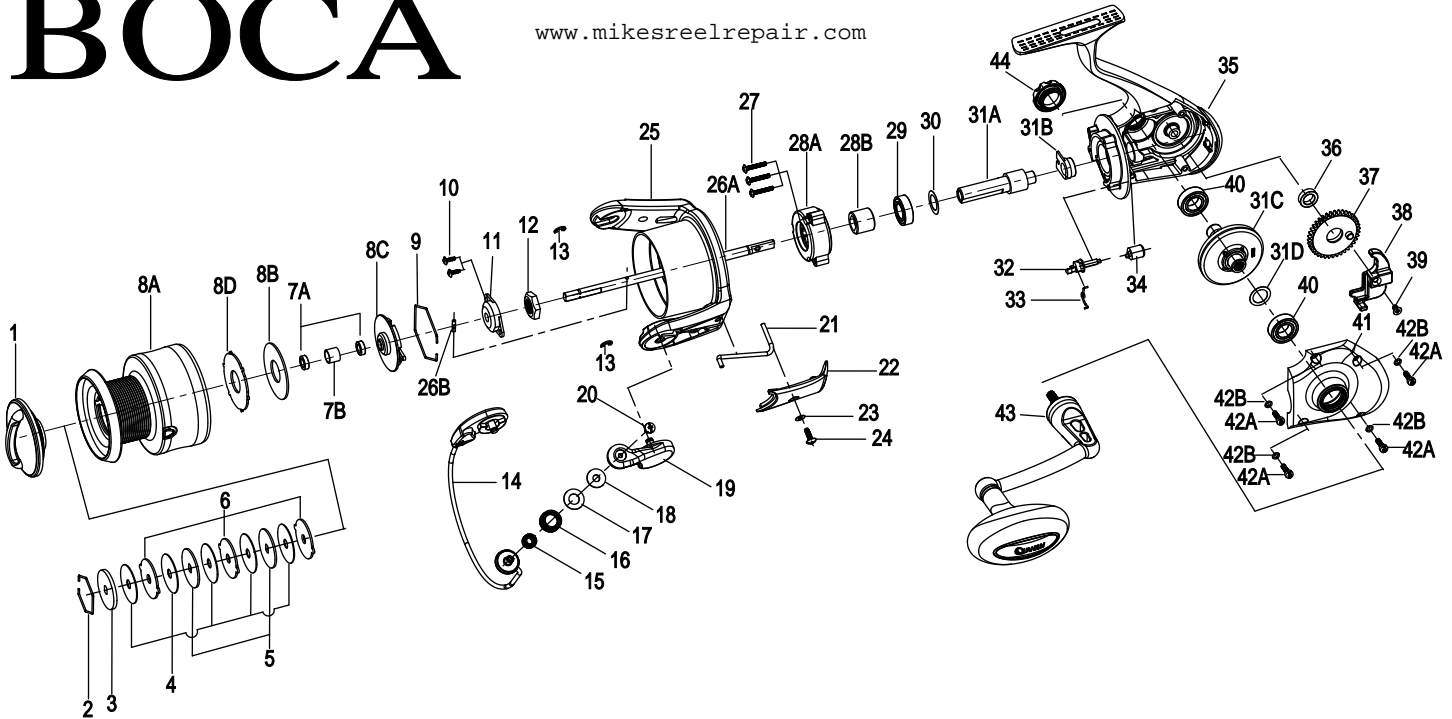

# BSP50PTS & BSP60PTS

For parts and service

call toll free: 1-888-404-1119

www.mikesreelrepair.com

KEY #	DESCRIPTION	BOCA 50	BOCA 60
1	DRAG KNOB ASSEMBLY	BT332-01	BT332-01
2	SPOOL RETAINER - TOP	BT038-02	BT038-02
3	DRAG WASHER "D"	CT080-02	CT080-02
4	DRAG WASHER "B"	BT033-01	BT033-01
5	DRAG WASHER "D"	BT080-01	BT080-01
6	DRAG WASHER "A"	BT081-01	BT081-01
7	SPOOL BUSHING OR BEARING KIT	BT4160-01	BT4160-01
	7A - SPOOL BUSHING OR BEARING	QTY - 2	QTY - 2
	7B - SPOOL SPACER	QTY - 1	QTY - 1
8	SPOOL ASSEMBLY KIT	BT4321-01	CT4321-01
	8A - SPOOL ASSEMBLY	QTY - 1	QTY - 1
	2 - SPOOL RETAINER - TOP	QTY - 1	QTY - 1
	3 - DRAG WASHER "D"	QTY - 1	QTY - 1
	4 - DRAG WASHER "B"	QTY - 5	QTY - 5
	5 - DRAG WASHER "D"	QTY - 2	QTY - 2
	6 - DRAG WASHER "A"	QTY - 3	QTY - 3
	7 - SPOOL BUSHING OR BEARING KIT	QTY - 1	QTY - 1
	8B - SPOOL WASHER	QTY - 1	QTY - 1
	8C - DRAG CLICK ASSEMBLY	QTY - 1	QTY - 1
	8D - DRAG WASHER "E"	QTY - 1	QTY - 1
	9 - SPOOL RETAINER - BOTTOM	QTY - 1	QTY - 1
9	SPOOL RETAINER - BOTTOM	BT038-01	BT038-01
10	ROTOR NUT LOCK SCREW	RQ094-01	RQ094-01
11	MAIN SHAFT BUSHING	BT214-01	BT214-01
12	ROTOR NUT	BT006-01	BT006-01
13	E-CLIP - BAIL ASSEMBLY	GH034-01	GH034-01
14	BAIL ASSEMBLY	BT347-01	BT347-01
15	LINE ROLLER BEARING	GH202-01	GH202-01
16	LINE ROLLER	CH004-02	CH004-02
17	LINE ROLLER WASHER	DH102-01	DH102-01
18	LINE ROLLER COLLAR	CH102-01	CH102-01
19	ARM LEVER ASSEMBLY	BT307-01	BT307-01
20	SCREW - LINE SLIDER	AQ108-01	AQ108-01
21	KICK LEVER	BT019-01	BT019-01