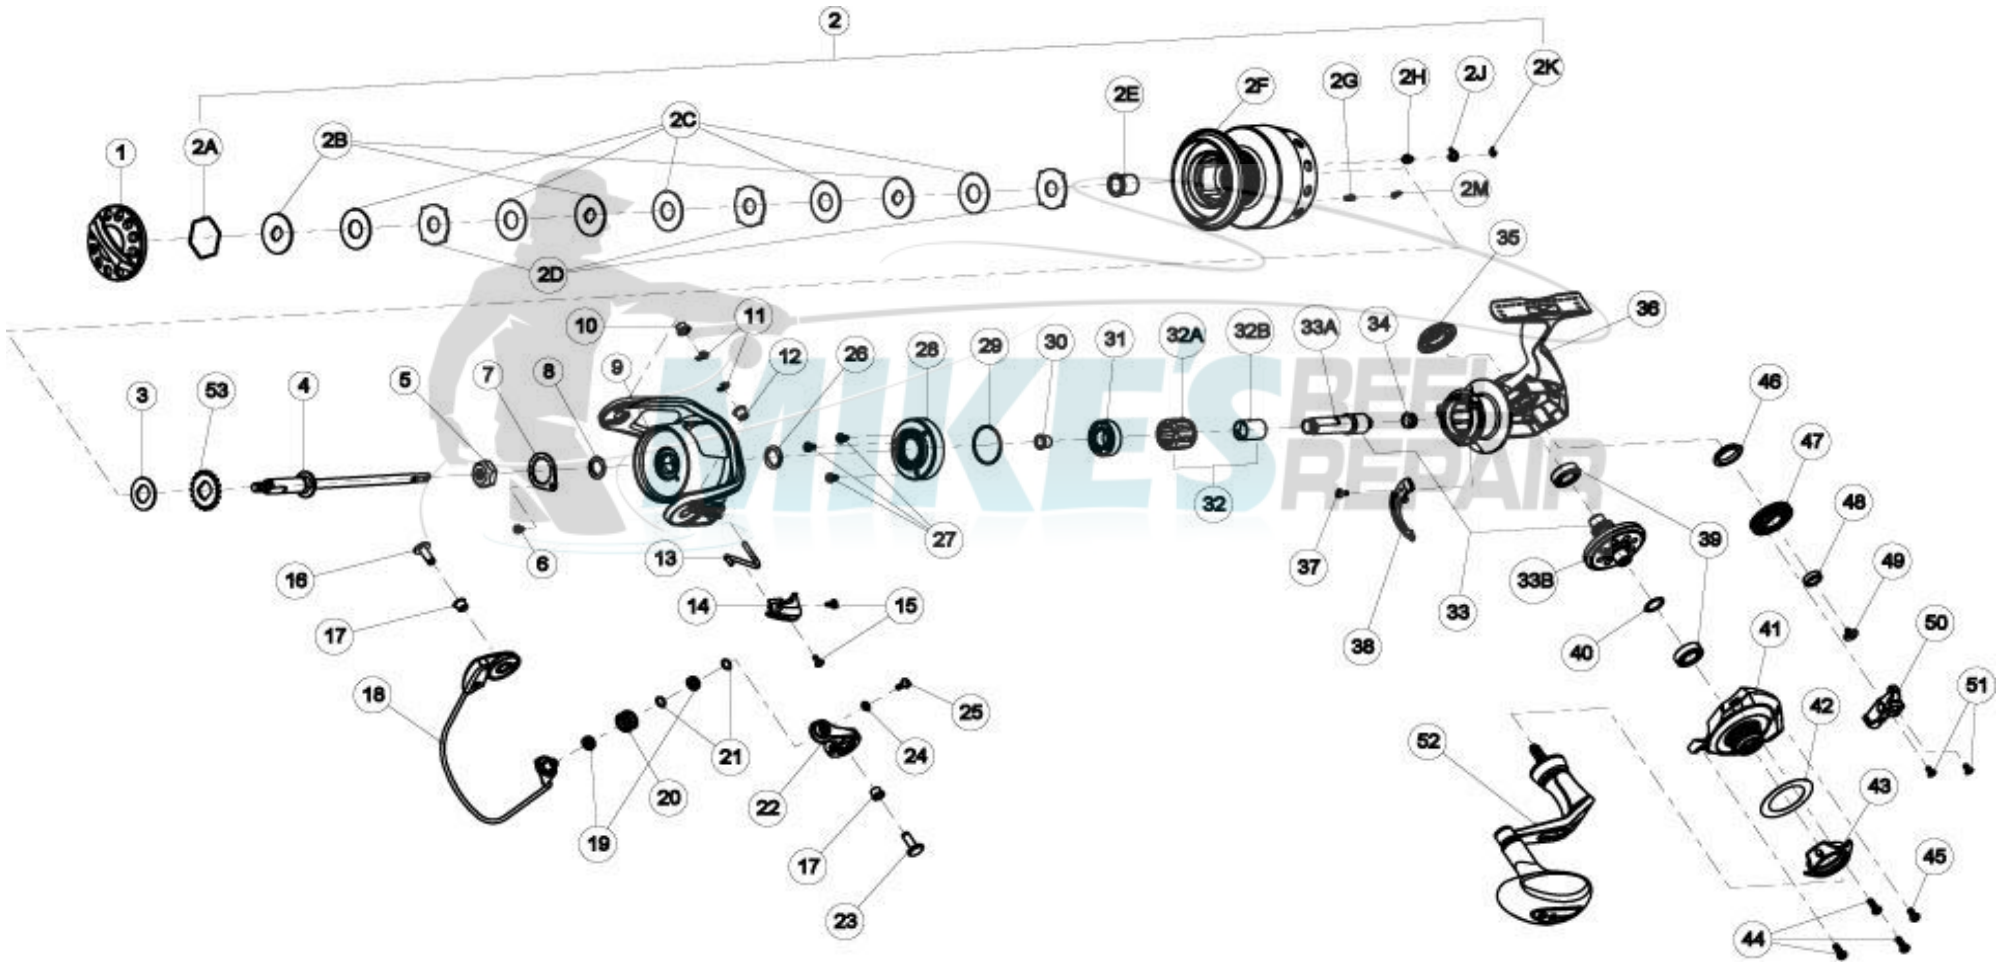

QUANTUM[®]

BSP80PTsD

BSP80PTsD

Quantum BSP80PTsD Spinning Reel Part List

Key #	Description	Part No.	Qty.	Key #	Description	Part No.	Qty.
1	Drag Knob Assembly	RAB332-02	1	24	Washer	VBP167-01	1
2	Spool Kit Include	SAA321-01	1	25	Screw	BAA108-02	1
	2A - Retaining Ring	RAB038-01	1	26	Washer	SAB110-01	1
	2B - Drag Washer "D"	RAB080-01	3	27	Screw	JX107-03	3
	2C - Drag Washer "B"	RAA033-01	5	28	Ball Bearing Holder Assembly	RAB3190-01	1
	2D - Drag Washer "A"	RAB081-01	3	29	O-Ring	VBP164-01	1
	2E - Spool Bushing	RAB022-02	1	30	Pinion Bushing "Top"	RAB214-01	1
	2F - Spool	N/A	1	31	Pinion Ball Bearing	BGRS11	1
	2G - Spool Click Spring Holder	N/A	1	32	One Way Clutch Kit Include	RAB463-01	1
	2H - Click Claw Pin	N/A	1		32A - One Way Clutch	N/A	1
	2J - Click Claw	N/A	1		32B - Clutch Sleeve	N/A	1
	2K - E-Clip	N/A	1	33	Gear Kit Include	RAB412-02	1
	2M - Spool Click Spring	N/A	1		33A - Pinion	N/A	1
					33B - Drive Gear	N/A	1
3	Spool Adjust Washer	RAA065-01	1				
4	Main Shaft Assembly	RAB315-01	1	34	Pinion Bushing "Bottom"	RAB027-01	1
5	Rotor Nut	RAB006-01	2	35	Handle Screw Cap	RAB054-01	1
6	Screw	JX125-01	1	36	Body	RAB001-02	1
7	Rotor Nut Retainer	RAB118-01	1	37	Trip Bumper Screw	QW053-07	1
8	Washer	RAB110-01	1	38	Trip Bumper	RAB119-01	1
9	Rotor Assembly	SAB309-02	1	39	Body Ball Bearing	CP058-01	2
10	Rotor Bushing	RAB106-02	1	40	Drive Gear Adjust Washer	VBP045-01	1
11	E-Clip	KQ034-01	1	41	Side Cover	RAB023-02	1
12	Rotor Bushing	RAB106-01	1	42	Side Cover Cosmetic Washer	RAB075-01	1
13	Kick Lever	SAB019-01	1	43	Side Cover Cosmetic Ring	RAB142-01	1
14	Rotor Cover	SAB087-01	1	44	Side Cover Screw	VBP057-03	3
15	Rotor Cover Screw	QW053-04	2	45	Side Cover Screw	VBP057-04	1
16	Pin	RAB042-02	1	46	O/S Gear Bushing	XP158-01	1
17	Bushing	SAB106-01	2	47	O/S Gear	RAB053-01	1
18	Bail Assembly	SAB347-02	1	48	O/S Gear Ball Bearing	CH027-01	1
19	Ball Bearing	CT157-02	2	49	O/S Gear Screw	VBP111-01	1
20	Line Roller	RAB004-01	1	50	O/S Slider Assembly	RAB325-01	1
21	Line Roller Washer	RAB102-01	2	51	Main Shaft Screw	RQ100-01	2
22	Arm Lever Assembly	RAB307-02	1	52	Handle Assembly	RAB318-01	1
23	Pin	RAB042-01	1	53	Spool Click Gear	SAB103-01	1