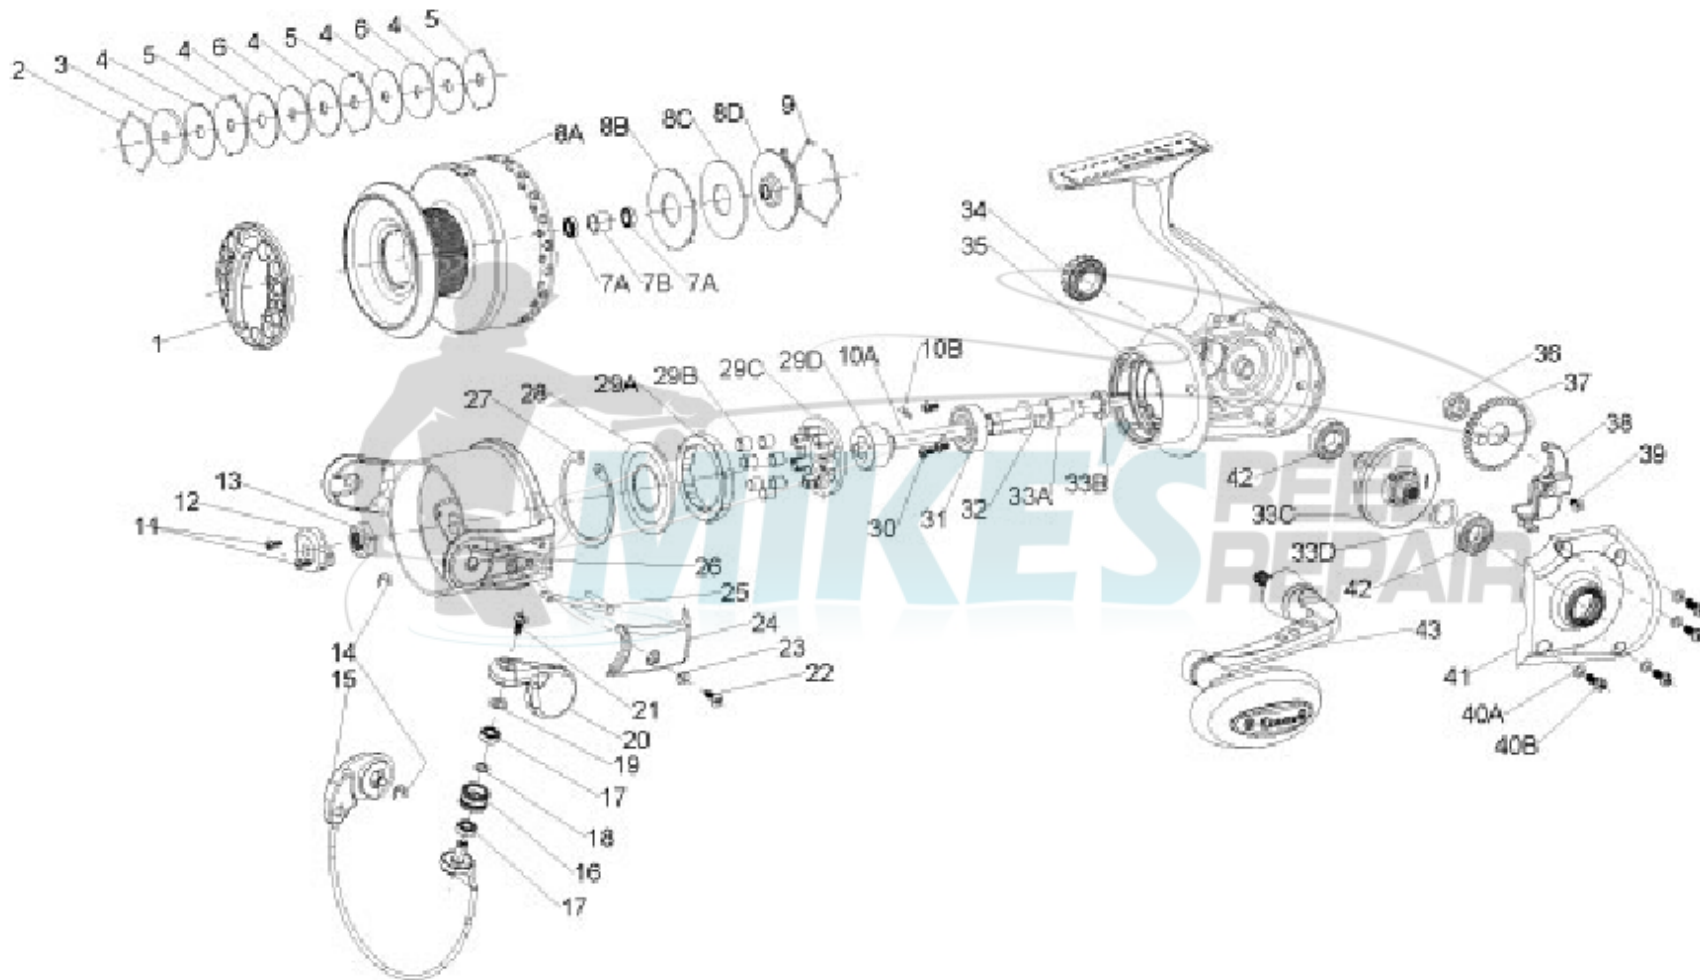

QUANTUM[®]

BSP80PTSB

BOCA CABO SERVICE PARTS DIAGRAM

BSP 70 PTSB CSP 70 PTSB
 BSP 80 PTSB CSP 80 PTSB

QUANTUM[®]

BSP80PTSB

Quantum BSP80PTsB Spinning Reel Part List

Key #	Description	Part No.	Key #	Description	Part No.
1	DRAG KNOB ASSEMBLY	DT332-01	20	ARM LEVER ASSEMBLY	BT407-03
2	SPOOL RETAINER - TOP	BT038-02	21	SCREW - LINE SLIDER	AQ108-01
3	DRAG WASHER "C"	CT080-01	22	A/L COVER SCREW	GU077-02
4	DRAG WASHER "B" - FRICTION	BT033-01	23	ARM LEVER COVER WASHER	SQ142-01
5	DRAG WASHER "D"	BT081-01	24	ARM LEVER COVER	DT087-01
6	DRAG WASHER "A"	BT080-01	25	KICK LEVER	DT019-01
7	SPOOL BUSHING OR BEARING KIT	BT4160-01	26	ROTOR ASSEMBLY	DT309-01
	7A - SPOOL BUSHING OR BEARING	N/A	27	RETAINER RING - CLUTCH SEAL	DT160-01
	7B - SPOOL SPACER	N/A	28	CLUTCH SEAL	QAA166-01
8	SPOOL ASSEMBLY KIT	ET4321-01	29	CLUTCH ASSEMBLY KIT	QAA4363-01
	8A - SPOOL ASSEMBLY	N/A		29A - CLUTCH LOCK RING	N/A
	2 - SPOOL RETAINER - TOP	N/A		29B - CLUTCH ROLLER (7)	N/A
	3 - DRAG WASHER "C"	N/A		29C - CLUTCH RETAINER	N/A
	4 - DRAG WASHER "B" (5) - FRICTION	N/A		29D - CLUTCH SLEEVE	N/A
	5 - DRAG WASHER "D" (3)	N/A	30	SCREW (3)	TK057-01
	6 - DRAG WASHER "A" (2)	N/A	31	PINION BALL BEARING	DT157-01
	7 - SPOOL BUSHING OR BEARING KIT	N/A	32	PINION GEAR WASHER	BT110-01
	8B - SPOOL WASHER	N/A	33	GEAR KIT	DT4011-01
	8C - DRAG WASHER "E"	N/A		33A - PINION GEAR	N/A
	8D - DRAG CLICK ASSEMBLY	N/A		33B - PINION BUSHING/BEARING	N/A
	9 - SPOOL RETAINER - BOTTOM	N/A		33C - DRIVE GEAR ASSEMBLY	N/A
9	SPOOL RETAINER - BOTTOM	BT038-01		33D - D.GEAR ADJUST WASHER	N/A
10	MAIN SHAFT KIT	DT4015-01	34	HANDLE COVER - DUST CAP	BT373-01
	10A - MAIN SHAFT	N/A	35	BODY ASSEMBLY	ET301-02
	10B - MAIN SHAFT PIN	N/A	36	O/S GEAR BUSHING OR BEARING	BT158-01
11	ROTOR NUT LOCK SCREW	RQ094-01	37	O/S GEAR	DT053-01
12	MAIN SHAFT BUSHING	BT214-01	38	O/S SLIDER	DT025-01
13	ROTOR NUT	BT006-01	39	MAIN SHAFT SCREW	RQ100-01
14	E-CLIP - BAIL ASSEMBLY	GH034-01	40	BODY COVER SCREW KIT	DT4057-01
15	BAIL ASSEMBLY	DT347-02		40A - SCRATCH PROTECT WASHER (4)	N/A
16	LINE ROLLER	TK004-02		40B - BODY COVER SCREW (4)	N/A
17	LINE ROLLER BEARING	GH202-01	41	BODY COVER	ET023-01
18	SPACER	DT167-01	42	BODY BALL BEARING	BT157-01
19	LINE ROLLER WASHER	DT229-01	43	HANDLE ASSY	DT318-01