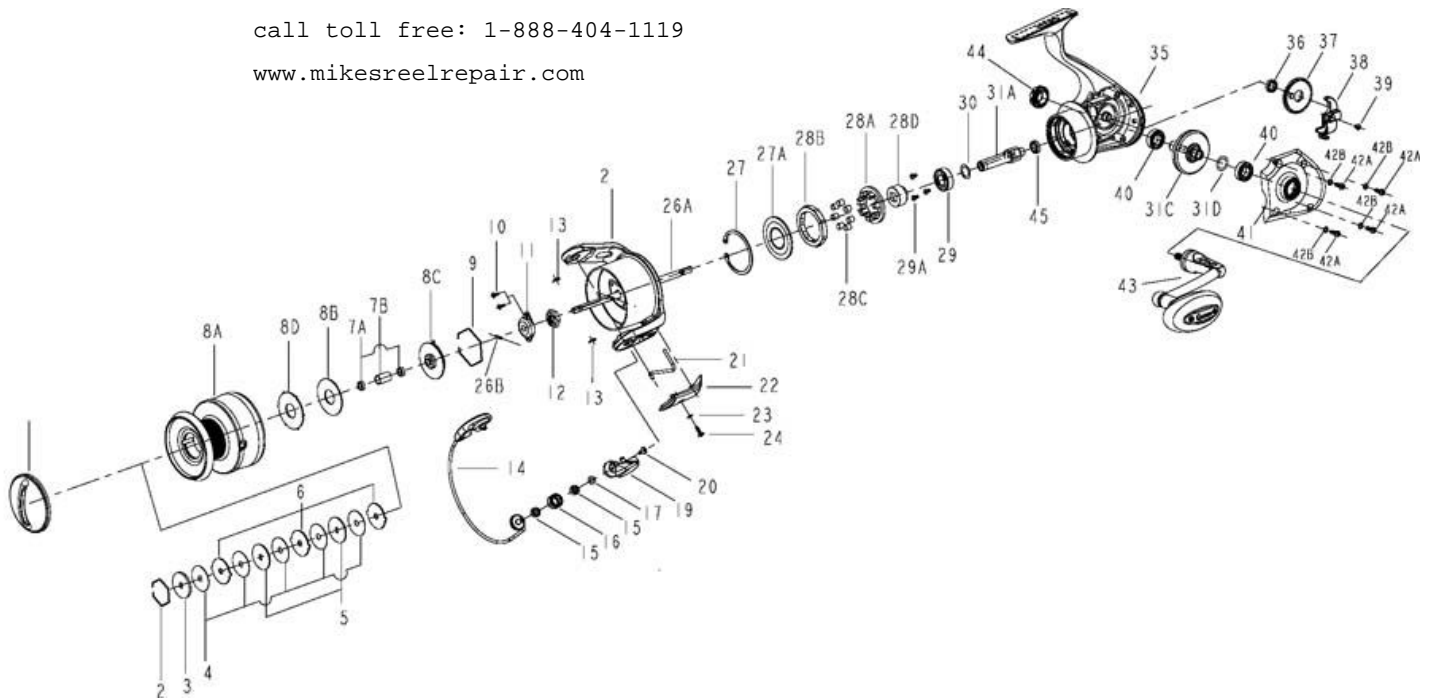

Boca BSP70PTs

For parts and service

call toll free: 1-888-404-1119

www.mikesreelrepair.com

Cabo CSP70PTs Part List

KEY #	DESCRIPTION	BOCA 70	KEY #	DESCRIPTION	BOCA 70
1	DRAG KNOB ASSEMBLY	DT332-01	23	ARM LEVER COVER WASHER	SQ142-01
2	SPOOL RETAINER - TOP	BT038-02	24	A/L COVER SCREW	GU077-02
3	DRAG WASHER "C"	CT080-01	25	ROTOR ASSEMBLY	DT309-01
4	DRAG WASHER "B"	BT033-01	26	MAIN SHAFT KIT	DT4015-01
5	DRAG WASHER "D"	BT080-01		26A - MAIN SHAFT	QTY - 1
6	DRAG WASHER "A"	BT081-01		26B - MAIN SHAFT PIN	QTY - 1
7	SPOOL BUSHING OR BEARING	BT4160-01	27	RETAINER RING, CLUTCH SEAL	DT060-01
	7A - SPOOL BUSHING OR BEA	QTY - 2 BUS	27A	CLUTCH SEAL	DT166-01
	7B - SPOOL SPACER	QTY - 1	28	CLUTCH ASSEMBLY KIT	DT4360-01
8	SPOOL ASSEMBLY KIT	DT4321-01		28A - CLUTCH RETAINER	QTY-1
	8A - SPOOL ASSEMBLY	QTY - 1		28B - CLUTCH RING	QTY-1
	2 - SPOOL RETAINER - TOP	QTY - 1		28C - CLUTCH ROLLERS	QTY - 7
	3 - DRAG WASHER "C" KEYED	QTY - 1		28D - CLUTCH SLEEVE	QTY - 1
	4 - DRAG WASHER "B", FIBER	QTY - 5	29	PINION BALL BEARING	DT157-01
	5 - DRAG WASHER "D" KEYED	QTY - 2	29A	SCREW , BALL BEARING, 3 EA.	TK057-01
	6 - DRAG WASHER "A" KEYED	QTY - 3	30	PINION GEAR WASHER	BT110-01
	7 - SPOOL BUSHING OR BEAR	QTY - 1	31	GEAR KIT	DT4011-01
	8B - SPOOL WASHER, FIBER	QTY - 1		31A - PINION GEAR	QTY - 1
	8C - DRAG CLICK ASSEMBLY	QTY - 1		31B - PINION BUSHING	N/A
	8D - DRAG WASHER "E" KEYE	QTY - 1		31C - DRIVE GEAR ASSEMBLY	QTY - 1
	9 - SPOOL RETAINER - BOTTO	QTY - 1		31D - D.GEAR ADJUST WASHER	QTY - 1
9	SPOOL RETAINER - BOTTOM	BT038-01	35	BODY ASSEMBLY	DT301-01
10	ROTOR NUT LOCK SCREW	RQ094-01	36	O/S GEAR BUSHING OR BEARING	BT158-01
11	MAIN SHAFT BUSHING	DT214-01	37	O/S GEAR	DT053-01
12	ROTOR NUT	BT006-01	38	O/S SLIDER	DT025-01
13	E-CLIP - BAIL ASSEMBLY	GH034-01	39	MAIN SHAFT SCREW	RQ100-01
14	BAIL ASSEMBLY	DT347-01	40	BODY/COVER BALL BEARING	BT157-01
15	LINE ROLLER BEARING, 2 EA.	DT202-01	41	BODY COVER	DT023-01
16	LINE ROLLER	TK004-01	42	BODY COVER SCREW KIT	DT4057-01
17	LINE ROLLER WASHER	DT229-01		42A - BODY COVER SCREW	QTY - 4
19	ARM LEVER ASSEMBLY	BT307-01		42B - SCRATCH PROTECT WASHER	QTY - 4
20	SCREW - LINE SLIDER	AQ108-01	43	HANDLE ASSY	DT318-01
21	KICK LEVER	DT019-01	44	HANDLE CAP	BT073-01
22	ARM LEVER COVER	DT087-01	45	PINION SMALL BALL BEARING	DT027-01