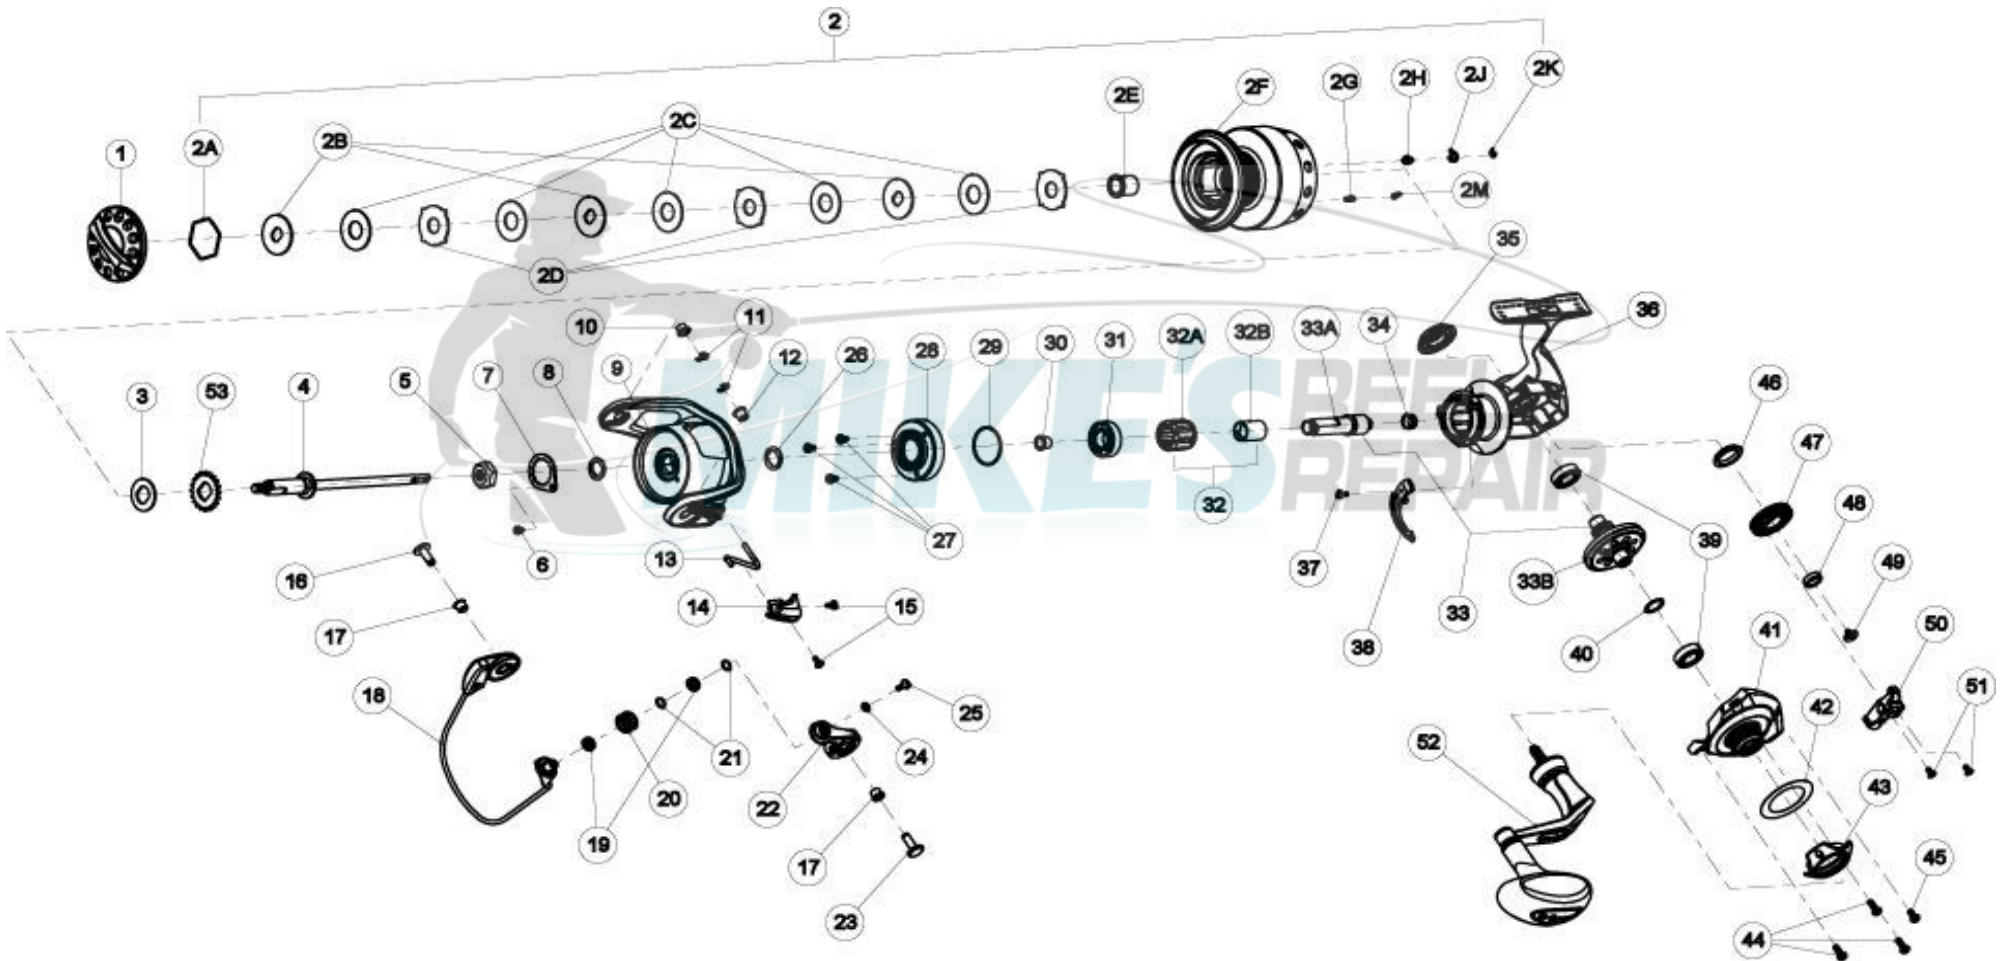

QUANTUM[®]

BSP60PTsD

BSP60PTsD

Quantum BSP60PTsD Spinning Reel Part List

Key #	Description	Part No.	Qty.	Key #	Description	Part No.	Qty.
1	Drag Knob Assembly	RAB332-02	1	24	Washer	VBP167-01	1
2	Spool Kit Include	RAA321-01	1	25	Screw	BAA108-02	1
	2A - Retaining Ring	RAB038-01	1	26	Washer	SAB110-01	1
	2B - Drag Washer "D"	RAB080-01	3	27	Screw	JX107-03	3
	2C - Drag Washer "B"	RAA033-01	5	28	Ball Bearing Holder Assembly	RAB3190-01	1
	2D - Drag Washer "A"	RAB081-01	3	29	O-Ring	VBP164-01	1
	2E - Spool Bushing	RAB022-02	1	30	Pinion Bushing "Top"	RAB214-01	1
	2F - Spool	N/A	1	31	Pinion Ball Bearing	BGRS11	1
	2G - Spool Click Spring Holder	N/A	1	32	One Way Clutch Kit Include	RAB463-01	1
	2H - Click Claw Pin	N/A	1		32A - One Way Clutch	N/A	1
	2J - Click Claw	N/A	1		32B - Clutch Sleeve	N/A	1
	2K - E-Clip	N/A	1	33	Gear Kit Include	RAB412-02	1
	2M - Spool Click Spring	N/A	1		33A - Pinion	N/A	1
					33B - Drive Gear	N/A	1
3	Spool Adjust Washer	RAA065-01	1	34	Pinion Bushing "Bottom"	RAB027-01	1
4	Main Shaft Assembly	RAB315-01	1	35	Handle Screw Cap	RAB054-01	1
5	Rotor Nut	RAB006-01	2	36	Body	RAB001-02	1
6	Screw	JX125-01	1	37	Trip Bumper Screw	QW053-07	1
7	Rotor Nut Retainer	RAB118-01	1	38	Trip Bumper	RAB119-01	1
8	Washer	RAB110-01	1	39	Body Ball Bearing	CP058-01	2
9	Rotor Assembly	RAB309-02	1	40	Drive Gear Adjust Washer	VBP045-01	1
10	Rotor Bushing	RAB106-02	1	41	Side Cover	RAB023-02	1
11	E-Clip	KQ034-01	1	42	Side Cover Cosmetic Washer	RAB075-01	1
12	Rotor Bushing	RAB106-01	1	43	Side Cover Cosmetic Ring	RAB142-01	1
13	Kick Lever	RAB019-01	1	44	Side Cover Screw	VBP057-03	3
14	Rotor Cover	RAB087-01	1	45	Side Cover Screw	VBP057-04	1
15	Rotor Cover Screw	QW053-04	2	46	O/S Gear Bushing	XP158-01	1
16	Pin	RAB042-02	1	47	O/S Gear	RAB053-01	1
17	Bushing	SAB106-01	2	48	O/S Gear Ball Bearing	CH027-01	1
18	Bail Assembly	RAB347-02	1	49	O/S Gear Screw	VBP111-01	1
19	Ball Bearing	CT157-02	2	50	O/S Slider Assembly	RAB325-01	1
20	Line Roller	RAB004-01	1	51	Main Shaft Screw	RQ100-01	2
21	Line Roller Washer	RAB102-01	2	52	Handle Assembly	RAB318-01	1
22	Arm Lever Assembly	RAB307-02	1	53	Spool Click Gear	SAB103-01	1
23	Pin	RAB042-01	1				