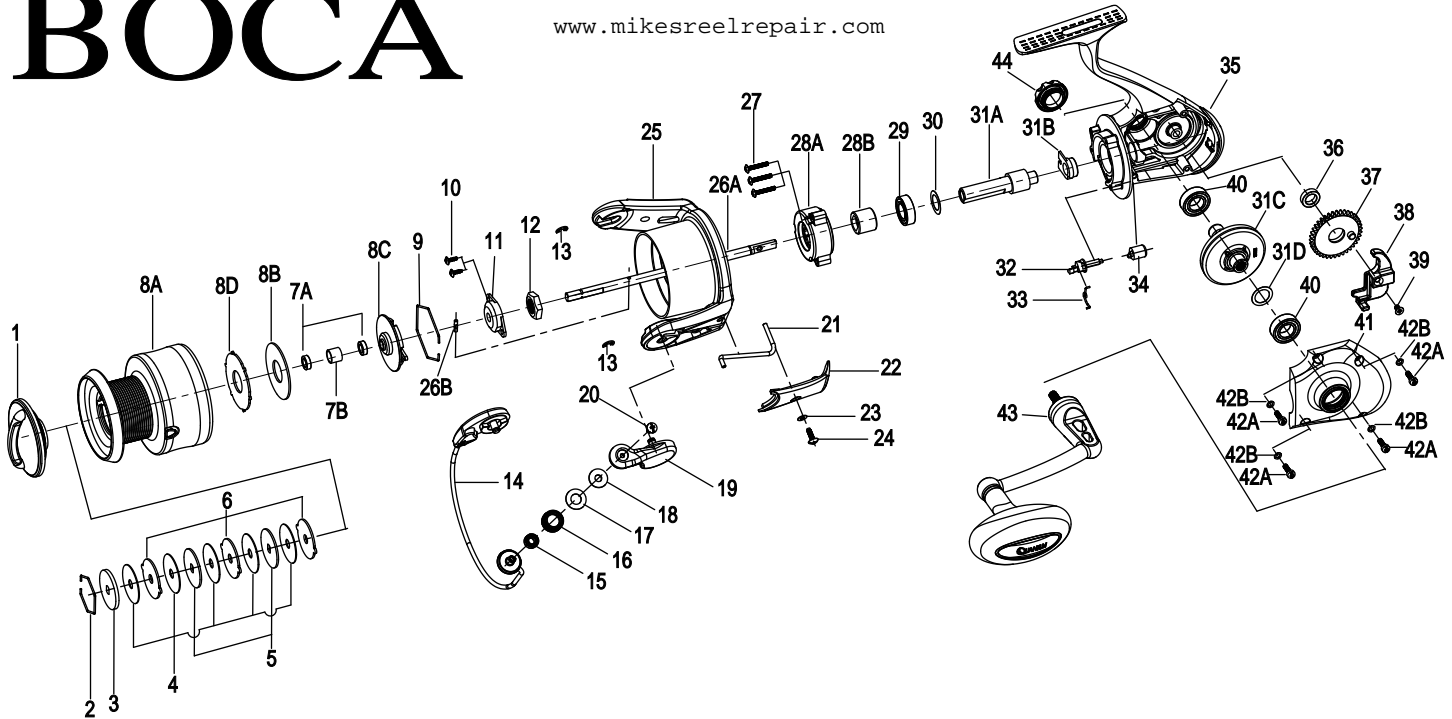

# BSP50PTS & BSP60PTS

For parts and service

call toll free: 1-888-404-1119

www.mikesreelrepair.com

KEY #	DESCRIPTION	BOCA 50	BOCA 60
1	DRAG KNOB ASSEMBLY	BT332-01	BT332-01
2	SPOOL RETAINER - TOP	BT038-02	BT038-02
3	DRAG WASHER "D"	CT080-02	CT080-02
4	DRAG WASHER "B"	BT033-01	BT033-01
5	DRAG WASHER "D"	BT080-01	BT080-01
6	DRAG WASHER "A"	BT081-01	BT081-01
7	SPOOL BUSHING OR BEARING KIT	BT4160-01	BT4160-01
	7A - SPOOL BUSHING OR BEARING	QTY - 2	QTY - 2
	7B - SPOOL SPACER	QTY - 1	QTY - 1
8	SPOOL ASSEMBLY KIT	BT4321-01	CT4321-01
	8A - SPOOL ASSEMBLY	QTY - 1	QTY - 1
	2 - SPOOL RETAINER - TOP	QTY - 1	QTY - 1
	3 - DRAG WASHER "D"	QTY - 1	QTY - 1
	4 - DRAG WASHER "B"	QTY - 5	QTY - 5
	5 - DRAG WASHER "D"	QTY - 2	QTY - 2
	6 - DRAG WASHER "A"	QTY - 3	QTY - 3
	7 - SPOOL BUSHING OR BEARING KIT	QTY - 1	QTY - 1
	8B - SPOOL WASHER	QTY - 1	QTY - 1
	8C - DRAG CLICK ASSEMBLY	QTY - 1	QTY - 1
	8D - DRAG WASHER "E"	QTY - 1	QTY - 1
	9 - SPOOL RETAINER - BOTTOM	QTY - 1	QTY - 1
9	SPOOL RETAINER - BOTTOM	BT038-01	BT038-01
10	ROTOR NUT LOCK SCREW	RQ094-01	RQ094-01
11	MAIN SHAFT BUSHING	BT214-01	BT214-01
12	ROTOR NUT	BT006-01	BT006-01
13	E-CLIP - BAIL ASSEMBLY	GH034-01	GH034-01
14	BAIL ASSEMBLY	BT347-01	BT347-01
15	LINE ROLLER BEARING	GH202-01	GH202-01
16	LINE ROLLER	CH004-02	CH004-02
17	LINE ROLLER WASHER	DH102-01	DH102-01
18	LINE ROLLER COLLAR	CH102-01	CH102-01
19	ARM LEVER ASSEMBLY	BT307-01	BT307-01
20	SCREW - LINE SLIDER	AQ108-01	AQ108-01
21	KICK LEVER	BT019-01	BT019-01