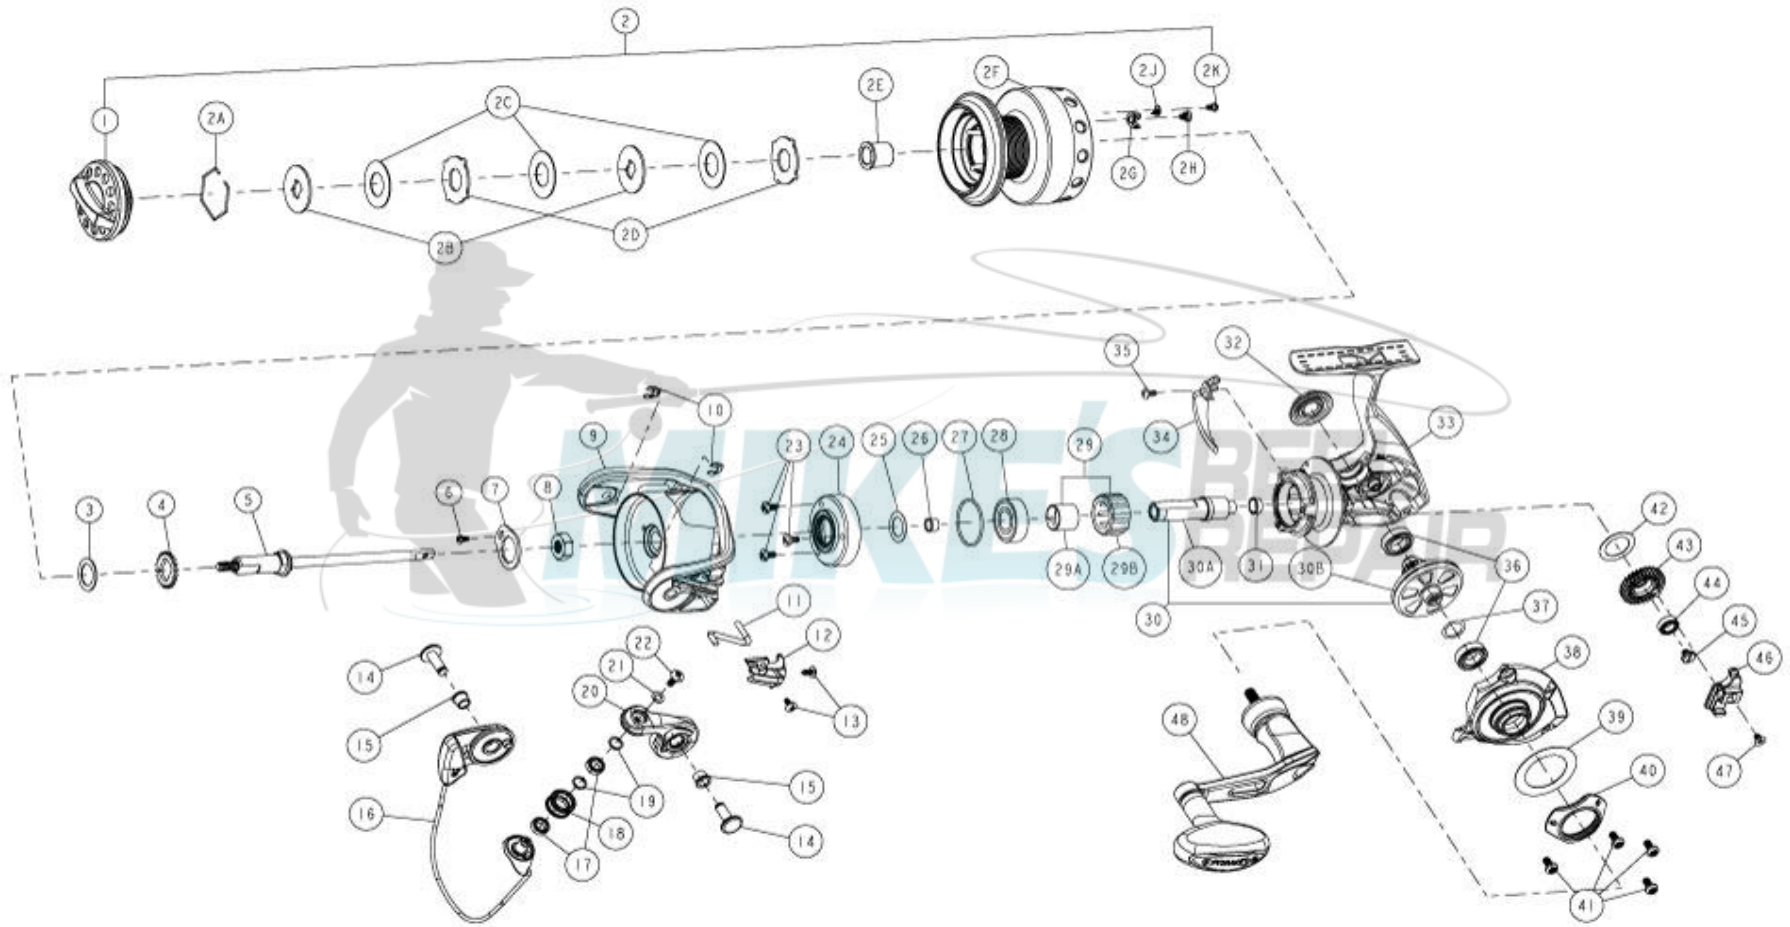

QUANTUM

BSP50PTsD

BSP50PTsD

Quantum BSP50PTsD Spinning Reel Part List

Key #	Description	Part No.	Qty.	Key #	Description	Part No.	Qty.
1	Drag Knob Assembly	PAB332-02	1	22	Screw	BAA108-02	1
2	Spool Kit Include	QAB320-01	1	23	Screw	JX107-03	3
	2A - Retaining Ring	BAA038-01	1	24	Ball Bearing Holder Assembly	PAB3190-01	1
	2B - Drag Washer "D"	PAB080-01	2	25	Washer	XF035-01	1
	2C - Drag Washer "B"	QAB033-01	3	26	Pinion Bushing "Top"	PAB028-01	1
	2D - Drag Washer "A"	PAB081-01	2	27	O-Ring	ORR8	1
	2E - Spool Bushing	QAB058-01	1	28	Pinion Ball Bearing	DT157-02	1
	2F - Spool	N/A	1	29	One Way Clutch Kit Include	PAB463-01	1
	2G - Click Claw	N/A	1		29A - Clutch Sleeve	N/A	1
	2H- Click Claw Pin	N/A	1		29B - One Way Clutch	N/A	1
	2J - Spool Click Spring	N/A	1	30	Gear Kit Include	PAB412-02	1
	2K - Spool Click Spring Screw	N/A	1		30A - Pinion	N/A	1
3	Spool Adjust Washer	LF038-01	1		30B - Drive Gear	N/A	1
4	Click Gear	PAB037-01	1	31	Pinion Bushing "Bottom"	PAB027-01	1
5	Main Shaft Assembly	PAB315-01	1	32	Handle Screw Cap	UAA054-01	1
6	Screw	CAA094-02	1	33	Body	PAB001-02	1
7	Rotor Nut Retainer	PAB118-01	1	34	Trip Bumper	PAB119-01	1
8	Rotor Nut	PAB006-01	1	35	Trip Bumper Screw	QW053-05	1
9	Rotor Assembly	QAB309-02	1	36	Body Ball Bearing	TW058-03	2
10	E-Clip	KQ034-01	2	37	Drive Gear Adjust Washer	BAA105-04	1
11	Kick Lever	QAB019-01	1	38	Side Cover	PAB023-02	1
12	Rotor Cover	QAB087-01	1	39	Side Cover Cosmetic Washer	PAB075-01	1
13	Rotor Cover Screw	CW125-02	2	40	Side Cover Cosmetic Ring	PAB142-01	1
14	Pin	RAB042-01	2	41	Side Cover Screw	VBP057-04	4
15	Bushing	SAB106-01	2	42	O/S Gear Washer	KF121-01	1
16	Bail Assembly	QAB347-02	1	43	O/S Gear	PAB053-01	1
17	Ball Bearing	CT157-02	2	44	O/S Gear Ball Bearing	SW017-01	1
18	Line Roller	RAB004-01	1	45	O/S Gear Screw	PAB057-01	1
19	Line Roller Washer	RAB102-01	2	46	O/S Slider	PAB025-01	1
20	Arm Lever Assembly	PAB307-01	1	47	Main Shaft Screw	BAA100-01	1
21	Washer	VBP167-01	1	48	Handle Assembly	QAB318-01	1