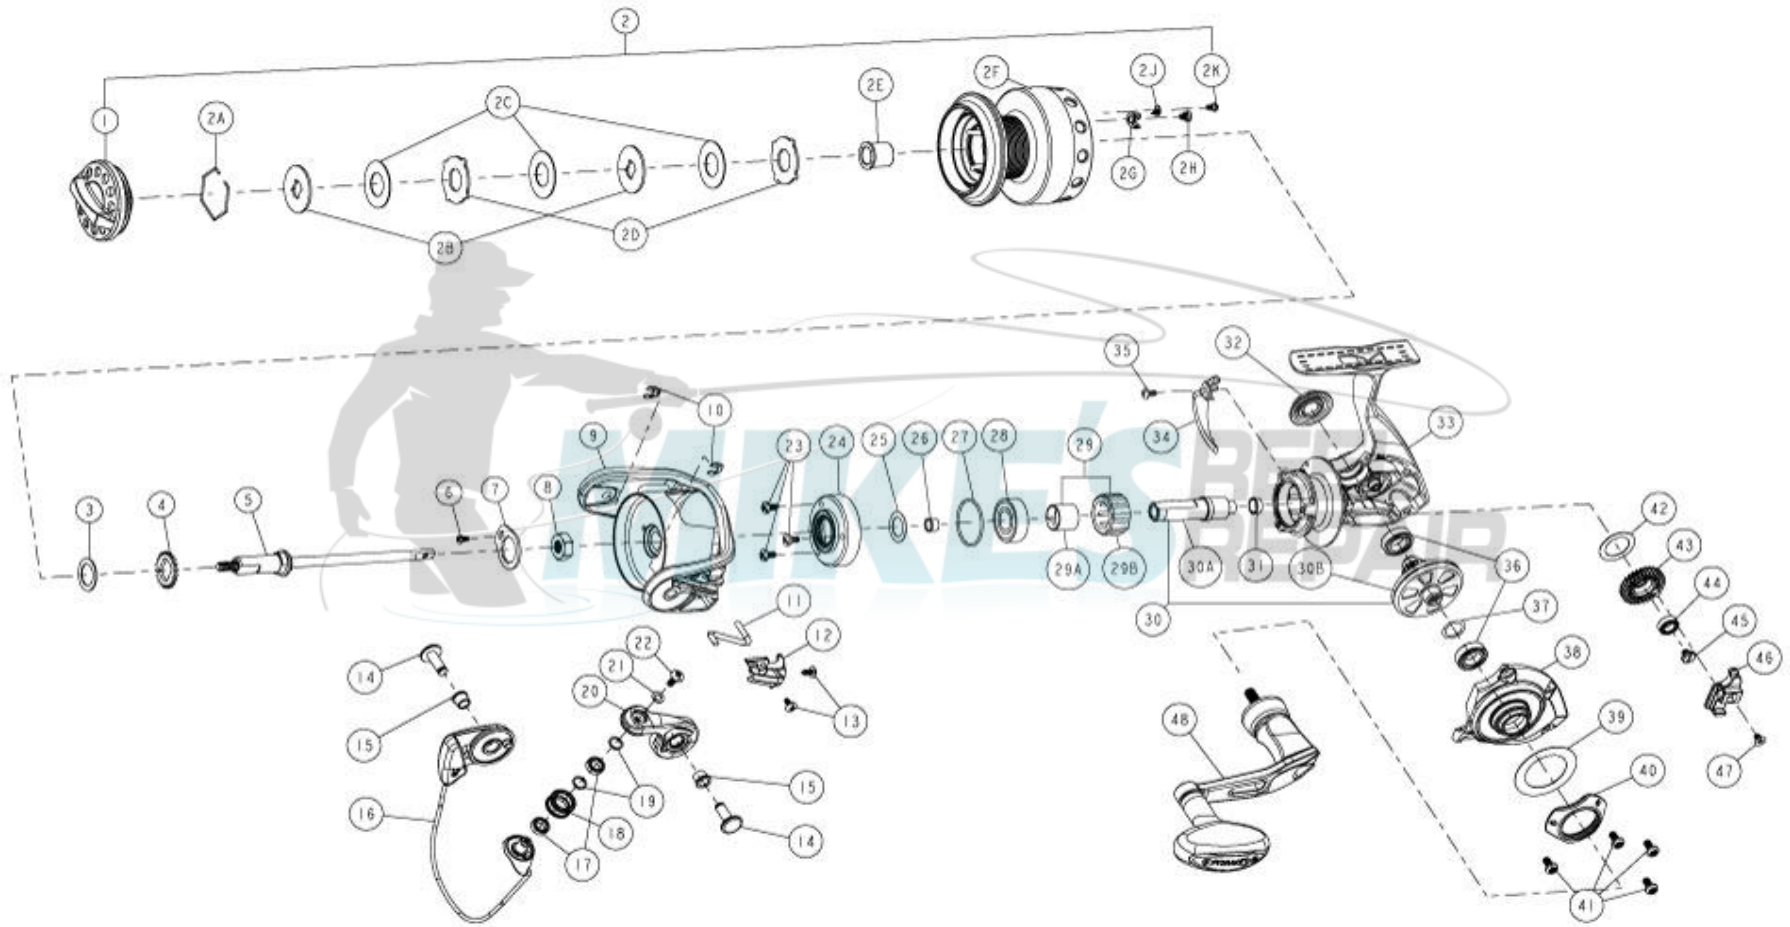

QUANTUM

BSP40PTsD

QUANTUM[®]

BSP40PTsD

Quantum BSP40PTsD Spinning Reel Part List

Key #	Description	Part No.	Qty.	Key #	Description	Part No.	Qty.
1	Drag Knob Assembly	PAB332-02	1	22	Screw	BAA108-02	1
2	Spool Kit Include	PAB320-01	1	23	Screw	JX107-03	3
	2A - Retaining Ring	BAA038-01	1	24	Ball Bearing Holder Assembly	PAB3190-01	1
	2B - Drag Washer "D"	PAB080-01	2	25	Washer	XF035-01	1
	2C - Drag Washer "B"	QAB033-01	3	26	Pinion Bushing "Top"	PAB028-01	1
	2D - Drag Washer "A"	PAB081-01	2	27	O-Ring	ORR8	1
	2E - Spool Bushing	QAB058-01	1	28	Pinion Ball Bearing	DT157-02	1
	2F - Spool	N/A	1	29	One Way Clutch Kit Include	PAB463-01	1
	2G - Click Claw	N/A	1		29A - Clutch Sleeve	N/A	1
	2H- Click Claw Pin	N/A	1		29B - One Way Clutch	N/A	1
	2J - Spool Click Spring	N/A	1	30	Gear Kit Include	PAB412-02	1
	2K - Spool Click Spring Screw	N/A	1		30A - Pinion	N/A	1
3	Spool Adjust Washer	LF038-01	1		30B - Drive Gear	N/A	1
4	Click Gear	PAB037-01	1	31	Pinion Bushing "Bottom"	PAB027-01	1
5	Main Shaft Assembly	PAB315-01	1	32	Handle Screw Cap	UAA054-01	1
6	Screw	CAA094-02	1	33	Body	PAB001-02	1
7	Rotor Nut Retainer	PAB118-01	1	34	Trip Bumper	PAB119-01	1
8	Rotor Nut	PAB006-01	1	35	Trip Bumper Screw	QW053-05	1
9	Rotor Assembly	PAB309-02	1	36	Body Ball Bearing	TW058-03	2
10	E-Clip	KQ034-01	2	37	Drive Gear Adjust Washer	BAA105-04	1
11	Kick Lever	PAB019-01	1	38	Side Cover	PAB023-02	1
12	Rotor Cover	PAB087-01	1	39	Side Cover Cosmetic Washer	PAB075-01	1
13	Rotor Cover Screw	CW125-02	2	40	Side Cover Cosmetic Ring	PAB142-01	1
14	Pin	RAB042-01	2	41	Side Cover Screw	VBP057-04	4
15	Bushing	SAB106-01	2	42	O/S Gear Washer	KF121-01	1
16	Bail Assembly	PAB347-02	1	43	O/S Gear	PAB053-01	1
17	Ball Bearing	CT157-02	2	44	O/S Gear Ball Bearing	SW017-01	1
18	Line Roller	RAB004-01	1	45	O/S Gear Screw	PAB057-01	1
19	Line Roller Washer	RAB102-01	2	46	O/S Slider	PAB025-01	1
20	Arm Lever Assembly	PAB307-01	1	47	Main Shaft Screw	BAA100-01	1
21	Washer	VBP167-01	1	48	Handle Assembly	QAB318-01	1