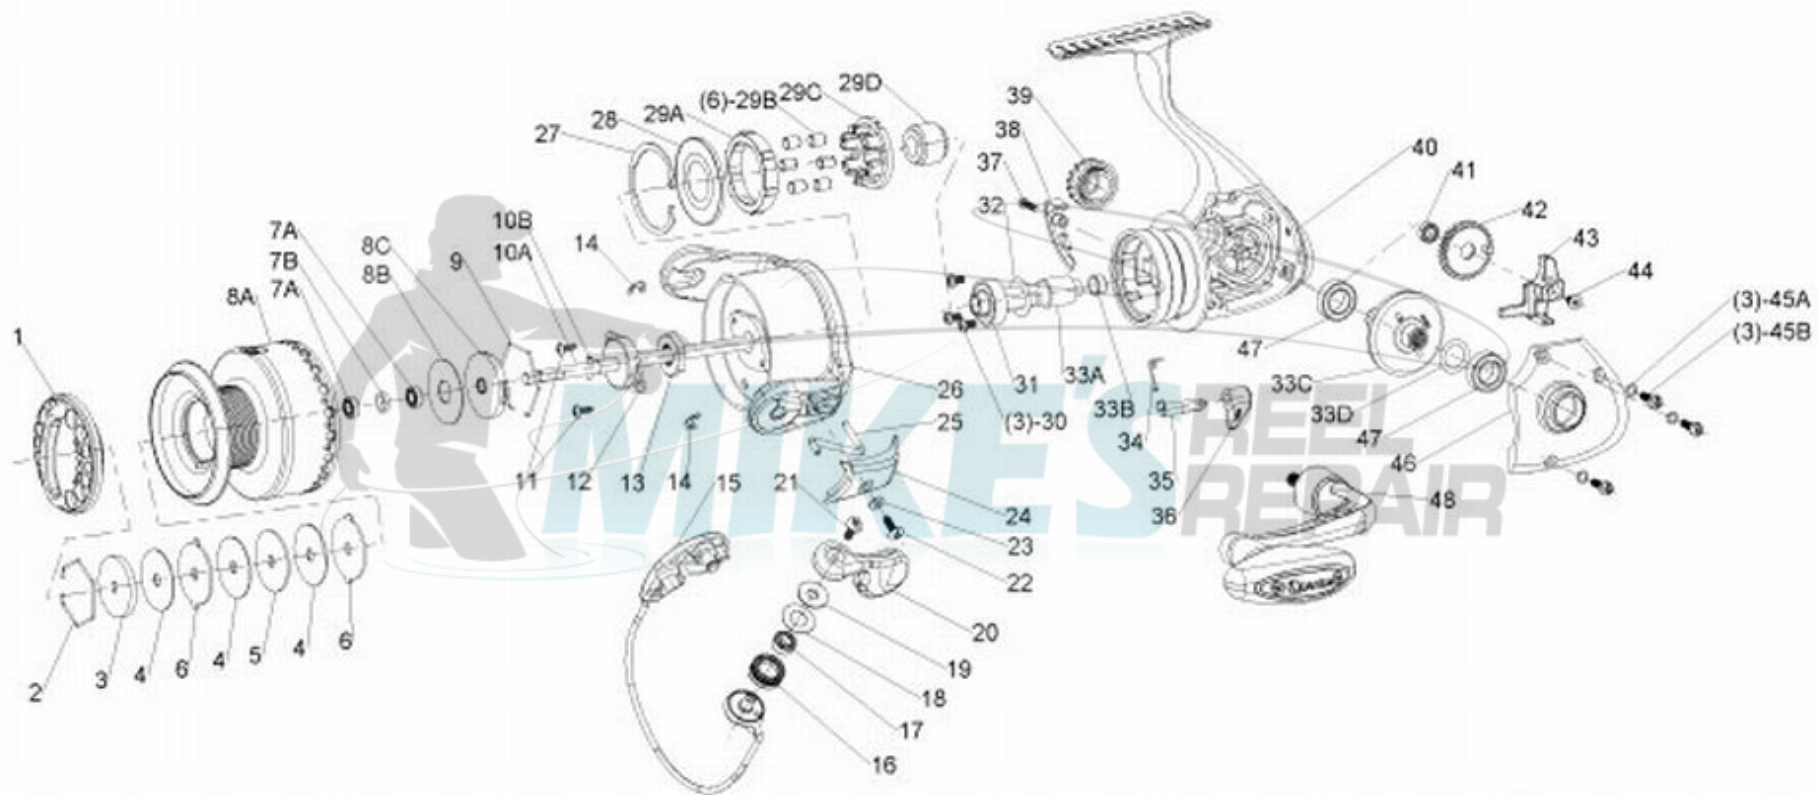

QUANTUM[®]

BSP40PTSB

BOCA CABO SERVICE PARTS DIAGRAM

BSP 30 PTSB CSP 30 PTSB
 BSP 40 PTSB CSP 40 PTSB

QUANTUM[®]

BSP40PTSB

Quantum BSP40PTsB Spinning Reel Part List

Key #	Description	Part No.	Key #	Description	Part No.
1	DRAG KNOB ASSEMBLY	AT332-01	23	ARM LEVER COVER WASHER	SQ142-01
2	SPOOL RETAINER - TOP	RQ038-01	24	ARM LEVER COVER	TQ087-01
3	DRAG WASHER "C"	SQ080-01	25	KICK LEVER	TQ019-01
4	DRAG WASHER "B" - FRICTION	RQ033-01	26	ROTOR ASSEMBLY	TQ309-03
5	DRAG WASHER "D"	RQ080-01	27	RETAINER RING - CLUTCH SEAL	TK060-01
6	DRAG WASHER "A"	RQ081-01	28	CLUTCH SEAL ASSEMBLY	TK166-01
7	SPOOL BUSHING OR BEARING KIT	AT4160-01	29	CLUTCH ASSEMBLY KIT	TK4363-03
	7A - SPOOL BUSHING OR BEARING (2)	N/A		29A - CLUTCH LOCK RING	N/A
	7B - SPOOL SPACER	N/A		29B - CLUTCH ROLLER	N/A
8	SPOOL ASSEMBLY KIT	AT4321-52		29C - CLUTCH RETAINER	N/A
	8A - SPOOL ASSEMBLY	N/A		29D - CLUTCH SLEEVE	N/A
	2 - SPOOL RETAINER - TOP	RQ038-01	30	SCREW (3)	TK057-01
	3 - DRAG WASHER "C"	SQ080-01	31	PINION BALL BEARING	UK028-01
	4 - DRAG WASHER "B" - FRICTION	RQ033-01	32	PINION GEAR WASHER	AT110-01
	5 - DRAG WASHER "D"	RQ080-01	33	GEAR KIT	SQ4011-01
	6 - DRAG WASHER "A"	RQ081-01		33A - PINION GEAR	N/A
	7 - SPOOL BUSHING OR BEARING KIT	AT4160-01		33B - PINION BUSHING	N/A
	8B - SPOOL WASHER	N/A		33C - DRIVE GEAR ASSEMBLY	N/A
	8C - DRAG CLICK ASSEMBLY	AT459-01		33D - D.GEAR ADJUST WASHER	N/A
	9 - SPOOL RETAINER - BOTTOM	N/A	34	A/R CAM SPRING	TK089-01
9	SPOOL RETAINER - BOTTOM	AT036-01	35	A/R CAM	BT090-01
10	MAIN SHAFT KIT	AT4015-01	36	A/R LEVER	RQ059-01
	10A - MAIN SHAFT	N/A	37	TRIP RAMP SCREW	AT136-01
	10B - MAIN SHAFT PIN	N/A	38	TRIP RAMP	SQ243-01
11	ROTOR NUT LOCK SCREW	RQ094-01	39	HANDLE COVER - DUST CAP	AT373-01
12	MAIN SHAFT BUSHING	SQ214-01	40	BODY ASSEMBLY	N/A
13	ROTOR NUT	TH006-01	41	O/S GEAR BUSHING OR BEARING	RQ158-01
14	E-CLIP - BAIL ASSEMBLY	GH034-01	42	O/S GEAR	TQ053-01
15	BAIL ASSEMBLY	AT347-02	43	O/S SLIDER	SQ025-01
16	LINE ROLLER	CH004-02	44	MAIN SHAFT SCREW	RQ100-01
17	LINE ROLLER BEARING	GH202-01	45	BODY COVER SCREW KIT	AT4057-01
18	LINE ROLLER WASHER	DH102-01		45A - SCRATCH PROTECT WASHER	N/A
19	LINE ROLLER COLLAR	CH102-01		45B - BODY COVER SCREW	N/A
20	ARM LEVER ASSEMBLY	SQ307-04	46	BODY COVER	SQ023-05
21	SCREW - LINE SLIDER	AQ108-01	47	BODY BALL BEARING	BL157-01
22	A/L COVER SCREW	GU077-02	48	HANDLE ASSY	AT318-04