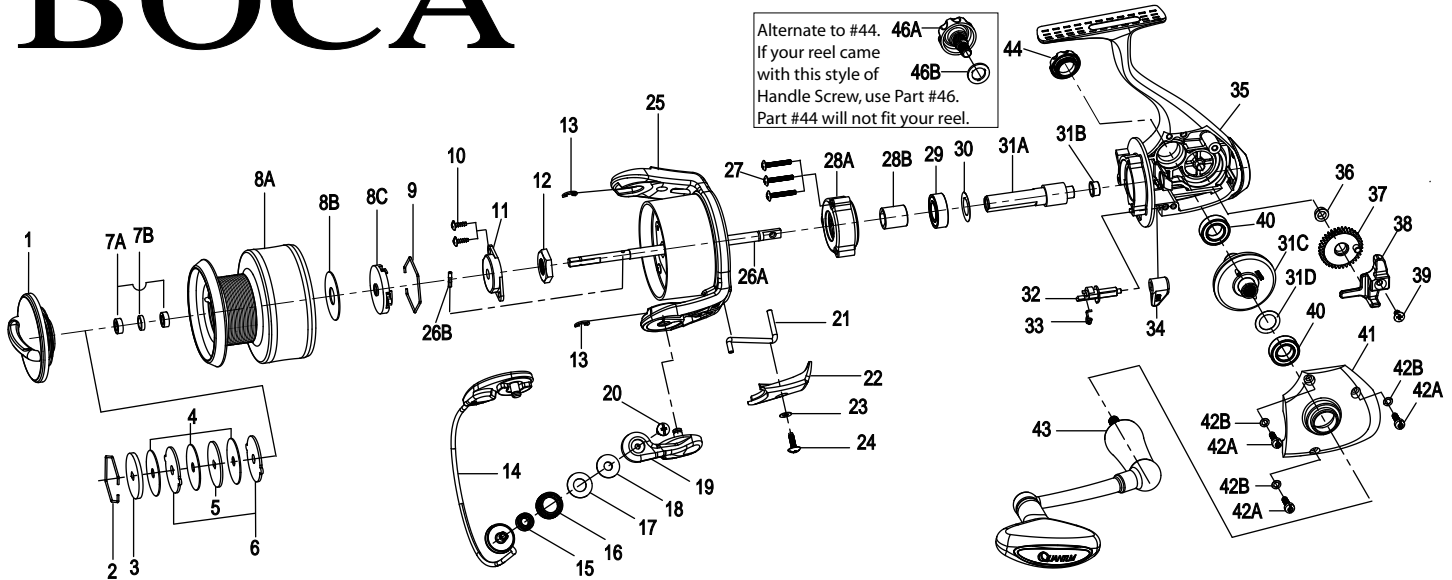

QUANTUM®

BOCA

BSP30PTS & BSP40PTS

For parts and service

call toll free: 1-888-404-1119

www.mikesreelrepair.com

KEY #	DESCRIPTION	BOCA 30	BOCA 40
1	DRAG KNOB ASSEMBLY	AT332-01	AT332-01
2	SPOOL RETAINER - TOP	RQ038-02	RQ038-02
3	DRAG WASHER "D"	SQ080-02	SQ080-02
4	DRAG WASHER "B"	RQ033-01	RQ033-01
5	DRAG WASHER "D"	RQ080-01	RQ080-01
6	DRAG WASHER "A"	RQ081-01	RQ081-01
7	SPOOL BUSHING OR BEARING KIT	AT4160-01	AT4160-01
7A	SPOOL BUSHING OR BEARING	QTY - 2	QTY - 2
7B	SPOOL SPACER	QTY - 1	QTY - 1
8	SPOOL ASSEMBLY KIT	AT4321-01	AT4321-51
8A	SPOOL ASSEMBLY	QTY - 1	QTY - 1
2	SPOOL RETAINER - TOP	QTY - 1	QTY - 1
3	DRAG WASHER "D"	QTY - 1	QTY - 1
4	DRAG WASHER "B"	QTY - 3	QTY - 3
5	DRAG WASHER "D"	QTY - 1	QTY - 1
6	DRAG WASHER "A"	QTY - 2	QTY - 2
7	SPOOL BUSHING OR BEARING KIT	QTY - 1	QTY - 1
8B	SPOOL WASHER	QTY - 1	QTY - 1
8C	DRAG CLICK ASSEMBLY	QTY - 1	QTY - 1
8D	DRAG WASHER "E"	N/A	N/A
9	9 - SPOOL RETAINER - BOTTOM	QTY - 1	QTY - 1
9	SPOOL RETAINER - BOTTOM	CH038-02	CH038-02
10	ROTOR NUT LOCK SCREW	RQ094-01	RQ094-01
11	MAIN SHAFT BUSHING	SQ214-01	SQ214-01
12	ROTOR NUT	TH006-01	TH006-01
13	E-CLIP - BAIL ASSEMBLY	GH034-01	GH034-01
14	BAIL ASSEMBLY	AT347-01	AT347-01
15	LINE ROLLER BEARING	GH202-01	GH202-01
16	LINE ROLLER	CH004-02	CH004-02
17	LINE ROLLER WASHER	DH102-01	DH102-01
18	LINE ROLLER COLLAR	CH102-01	CH102-01
19	ARM LEVER ASSEMBLY	SQ307-04	SQ307-04
20	SCREW - LINE SLIDER	AQ108-01	AQ108-01
21	KICK LEVER	TQ019-01	TQ019-01
22	ARM LEVER COVER	TQ087-01	TQ087-01
23	ARM LEVER COVER WASHER	SQ142-01	SQ142-01