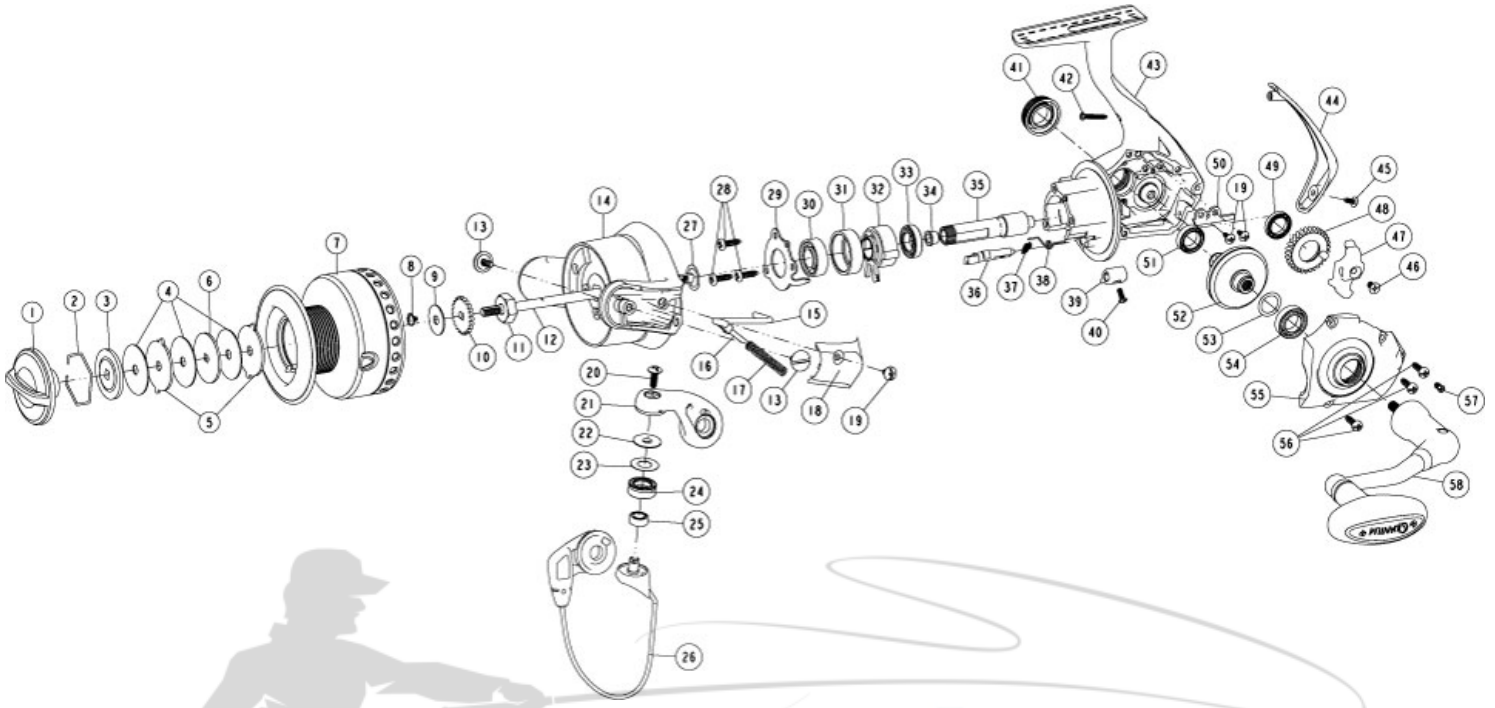

## Blu BL40PTs

Quantum BL40PTs Spinning Reel Part List

Key #	Description	Qty	Part No.	Key #	Description	Qty	Part No.
1	Drag Knob Assembly	1	BAA332-06	30	Clutch Retainer Ball Bearing	1	UK028-01
2	Retainer Ring	1	BAA038-01	31	Clutch Bearing Adapter	1	BAA190-01
3	Disk Washer	1	AAA080-01	32	Clutch Unit	1	DAA363-01
4	Drag Washer "B"	3	BAA033-01	33	Pinion Ball Bearing	1	BAA028-01
5	Drag Washer "D"	2	BAA080-01	34	Pinion Bushing	1	BAA213-01
6	Drag Washer "A"	1	BAA081-01	35	Pinion	1	DAA011-01
7	Spool Assembly	1	DAA320-51	36	Stopper Cam	1	BAA090-02
8	Rotor Nut Lock Screw	1	BAA094-01	37	Clutch Spring	1	BAA216-01
9	Spool Adjust Washer	2	BAA030-01	38	Stopper Cam Spring	1	BAA089-01
10	Click Gear	1	BAA037-01	39	Stopper Lever	1	BAA059-03
11	Rotor Nut	1	BAA006-01	40	Stopper Lever Screw	1	BAA135-01
12	Main Shaft	1	DAA015-01	41	Handle Screw Assembly	1	BAA354-03
13	Arm Lever Screw	2	BAA042-01	42	Rear Cap Screw (Front)	1	CAA168-01
14	Rotor	1	DAA009-03	43	Body Assembly	1	DAA301-03
15	Kick Lever	1	DAA019-01	44	Body Rear Cap	1	DAA140-02
16	Actuator	1	BAA031-01	45	Tapping Screw	1	CAA094-01
17	Actuator Spring	1	DAA022-01	46	Main Shaft Screw	1	BAA100-01
18	Arm Lever Cover	1	DAA087-01	47	O/S Slider	1	DAA025-02
19	Arm Lever Cover Screw	3	BAA077-01	48	O/S Gear	1	DAA053-02
20	Line Roller Screw	1	BAA108-01	49	O/S Gear Ball Bearing	1	DAA158-01
21	Arm Lever	1	DAA007-03	50	O/S Slider Retainer	1	DAA078-01
22	Line Roller Collar	1	DAA102-01	51	Body Ball Bearing	1	BAA157-01
23	Line Roller Washer	1	BAA102-01	52	Drive Gear	1	BAA012-02
24	Line Roller	1	DAA004-04	53	Drive Gear Adjust Wahser	1	BAA105-01
25	Line Roller Ball Bearing	1	GH202-01	54	Side Cover Ball Bearing	1	CAA157-01
26	Bail Assembly	1	DAA347-02	55	Side Cover Assembly	1	DAA323-03
27	Rotor Adjust Washer	3	BAA105-01	56	Side Cover Screw	3	BAA085-01
28	Tapping Screw (Flat head)	3	CAA057-01	57	Side Cover Screw (Flat head)	1	DAA057-01
29	Clutch Stack Retainer	1	CAA040-01	58	Handle Assembly	1	DAA418-03