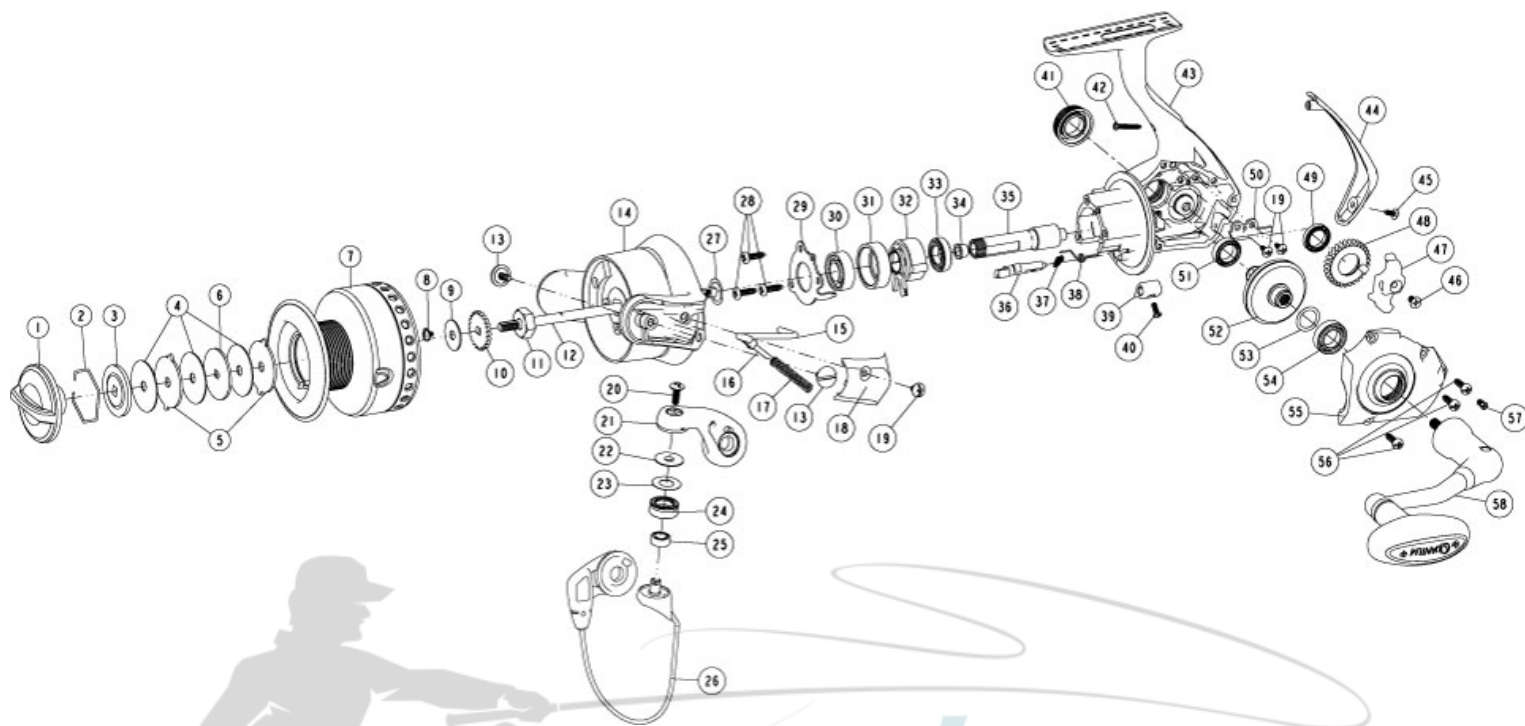

QUANTUM®

Blu BL30PTs

Quantum BL30PTs Spinning Reel Part List

Key #	Description	Qty	Part No.	Key #	Description	Qty	Part No.
1	Drag Knob Assembly	1	BAA332-06	31	Clutch Bearing Adapter	1	BAA190-01
2	Retainer Ring	1	BAA038-01	32	Clutch Unit	1	BAA363-01
4	Drag Washer "B"	3	BAA033-01	33	Pinion Ball Bearing	1	BAA028-01
5	Drag Washer "D"	2	BAA080-01	34	Pinion Bushing	2	BAA213-01
6	Drag Washer "A"	1	BAA081-01	35	Pinion	1	BAA011-01
7	Spool Assembly	1	CAA320-51	36	Stopper Cam	1	BAA090-02
8	Rotor Nut Lock Screw	1	BAA094-01	37	Clutch Spring	1	BAA216-01
9	Spool Adjust Washer	2	BAA030-01	38	Stopper Cam Spring	1	BAA089-01
10	Click Gear	1	BAA037-01	39	Stopper Lever	1	BAA059-03
11	Rotor Nut	1	BAA006-01	40	Stopper Lever Screw	1	BAA135-01
12	Main Shaft	1	BAA015-01	41	Handle Screw Assembly	1	BAA354-03
13	Arm Lever Screw	2	BAA042-01	42	Rear Cap Screw (Front)	1	CAA168-01
14	Rotor	1	CAA009-07	43	Body Assembly	1	BAA301-08
15	Kick Lever	1	CAA019-01	44	Body Rear Cap	1	BAA140-02
16	Actuator	1	BAA031-01	45	Tapping Screw	1	CAA094-01
17	Actuator Spring	1	BAA022-01	46	Main Shaft Screw	1	BAA100-01
18	Arm Lever Cover	1	CAA087-01	47	O/S Slider	1	BAA025-02
19	Arm Lever Cover Screw	2	BAA077-01	48	O/S Gear	1	BAA053-02
20	Line Roller Screw	1	BAA108-01	49	O/S Gear Ball Bearing	1	BAA158-01
21	Arm Lever	1	BAA007-07	50	O/S Slider Retainer	1	BAA078-01
22	Line Roller Collar	1	CAA102-01	51	Body Ball Bearing	1	BAA157-01
23	Line Roller Washer	1	BAA102-01	52	Drive Gear	1	BAA012-02
24	Line Roller	1	BAA004-04	53	Drive Gear Adjust Wahser	1	BAA105-01
25	Line Roller Ball Bearing	1	GH202-01	54	Side Cover Ball Bearing	1	CAA157-01
26	Bail Assembly	1	CAA347-03	55	Side Cover Assembly	1	BAA323-06
27	Rotor Adjust Washer	2	BAA110-01	56	Side Cover Screw	3	BAA085-01
28	Tapping Screw (Flat head)	3	CAA057-01	57	Side Cover Screw (Flat head)	1	BAA057-01
29	Clutch Stack Retainer	1	CAA040-01	58	Handle Assembly	1	BAA418-06
30	Clutch Retainer Ball Bearing	1	UK028-01				