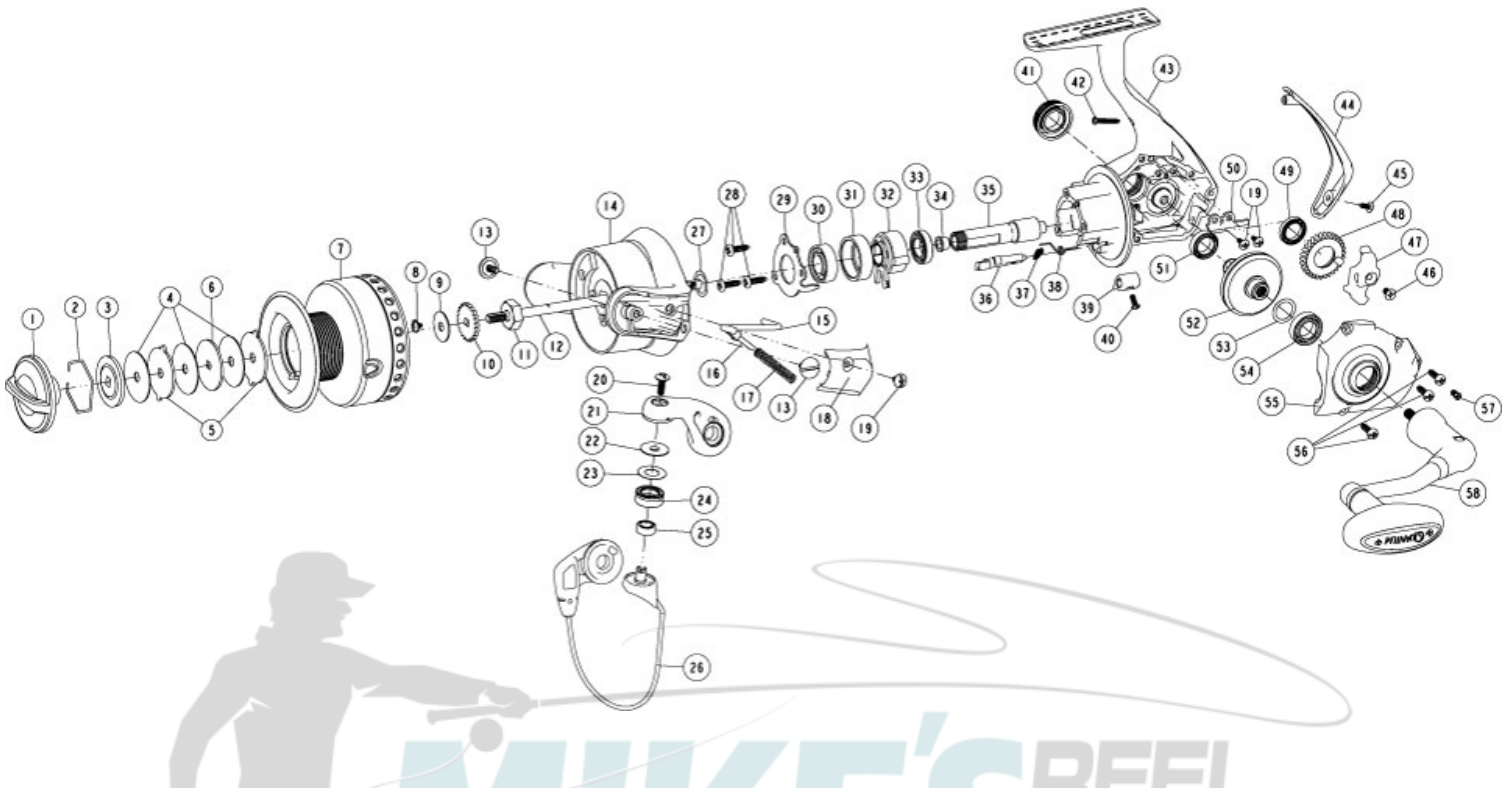

QUANTUM®

Blu BL20PTs

Quantum BL20PTs Spinning Reel Part List

Key #	Description	Qty	Part No.	Key #	Description	Qty	Part No.
1	Drag Knob Assembly	1	BAA332-06	31	Clutch Bearing Adapter	1	BAA190-01
2	Retainer Ring	1	BAA038-01	32	Clutch Unit	1	BAA363-01
4	Drag Washer "B"	3	BAA033-01	33	Pinion Ball Bearing	1	BAA028-01
5	Drag Washer "D"	2	BAA080-01	34	Pinion Bushing	2	BAA213-01
6	Drag Washer "A"	1	BAA081-01	35	Pinion	1	BAA011-01
7	Spool Assembly	1	BAA320-51	36	Stopper Cam	1	BAA090-02
8	Rotor Nut Lock Screw	1	BAA094-01	37	Clutch Spring	1	BAA216-01
9	Spool Adjust Washer	2	BAA030-01	38	Stopper Cam Spring	1	BAA089-01
10	Click Gear	1	BAA037-01	39	Stopper Lever	1	BAA059-03
11	Rotor Nut	1	BAA006-01	40	Stopper Lever Screw	1	BAA135-01
12	Main Shaft	1	BAA015-01	41	Handle Screw Assembly	1	BAA354-03
13	Arm Lever Screw	2	BAA042-01	42	Rear Cap Screw (Front)	1	CAA168-01
14	Rotor	1	BAA009-07	43	Body Assembly	1	BAA301-07
15	Kick Lever	1	BAA019-01	44	Body Rear Cap	1	BAA140-02
16	Actuator	1	BAA031-01	45	Tapping Screw	1	CAA094-01
17	Actuator Spring	1	BAA022-01	46	Main Shaft Screw	1	BAA100-01
18	Arm Lever Cover	1	BAA087-01	47	O/S Slider	1	BAA025-02
19	Arm Lever Cover Screw	2	BAA077-01	48	O/S Gear	1	BAA053-02
20	Line Roller Screw	1	BAA108-01	49	O/S Gear Ball Bearing	1	BAA158-01
21	Arm Lever	1	BAA007-07	50	O/S Slider Retainer	1	BAA078-01
22	Line Roller Collar	1	CAA102-01	51	Body Ball Bearing	1	BAA157-01
23	Line Roller Washer	1	BAA102-01	52	Drive Gear	1	BAA012-02
24	Line Roller	1	BAA004-04	53	Drive Gear Adjust Wahser	1	BAA105-01
25	Line Roller Ball Bearing	1	GH202-01	54	Side Cover Ball Bearing	1	CAA157-01
26	Bail Assembly	1	BAA347-03	55	Side Cover Assembly	1	BAA323-06
27	Rotor Adjust Washer	2	BAA110-01	56	Side Cover Screw	3	BAA085-01
28	Tapping Screw (Flat head)	3	CAA057-01	57	Side Cover Screw (Flat head)	1	BAA057-01
29	Clutch Stack Retainer	1	CAA040-01	58	Handle Assembly	1	BAA418-06
30	Clutch Retainer Ball Bearing	1	UK028-01				