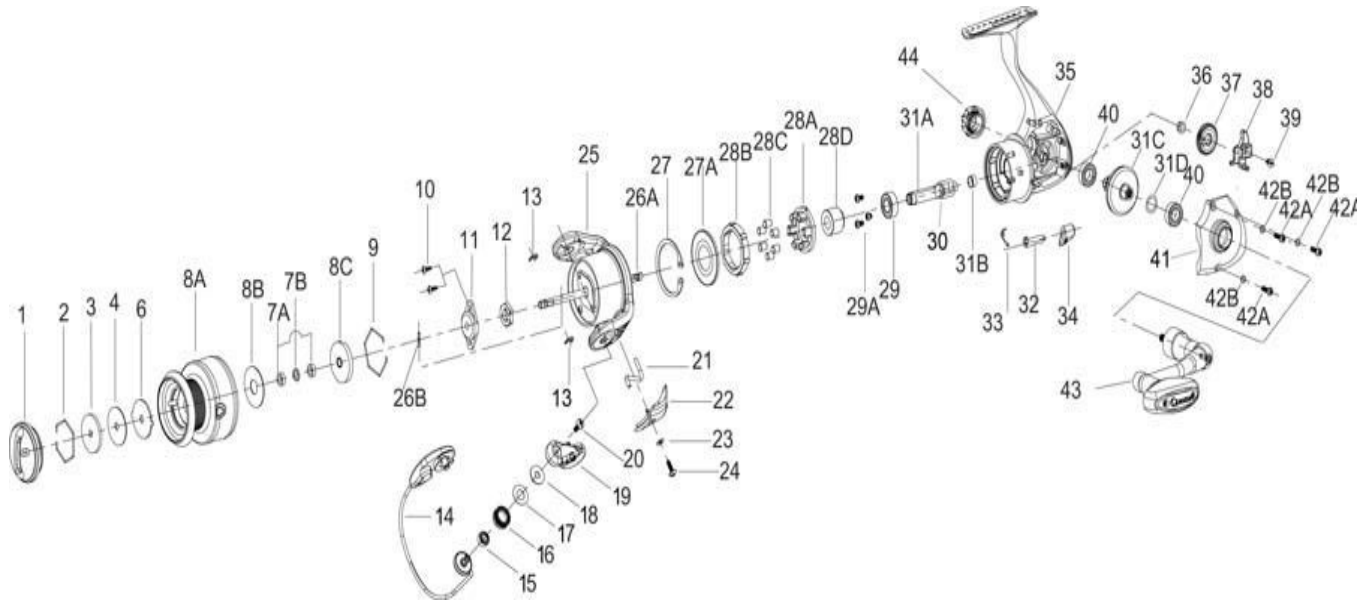

For parts and service
 call toll free: 1-888-404-1119
 www.mikesreelrepair.com

QUANTUM

Boca BSP20PTs

Boca BSP20PTs Part List

KEY #	DESCRIPTION	BSP20PTs	KEY #	DESCRIPTION	BSP20PTs
1	DRAG KNOB ASSEMBLY	FT332-01	25	ROTOR ASSEMBLY	RQ309-51
2	SPOOL RETAINER - TOP	RQ038-01	26	MAIN SHAFT KIT	FT4015-01
3	DRAG WASHER "C"	SQ080-01	26A	MAIN SHAFT	RQ015
4	DRAG WASHER "B"	RQ033-01	26B	MAIN SHAFT PIN	BT042
6	DRAG WASHER "A"	RQ081-01	27	RETAINER RING, CLUTCH SEAL	TK060-01
7	SPOOL BUSHING OR BEARING KIT	FT4160-01	27A	CLUTCH SEAL	TK166-01
7A	SPOOL BUSHING OR BEARING	AT160	28	CLUTCH ASSEMBLY KIT	TK4363-01
7B	SPOOL SPACER	AT105	28A	CLUTCH RETAINER	TK040
8	SPOOL ASSEMBLY KIT	FT4321-01	28B	CLUTCH RING	TK063
8A	SPOOL ASSEMBLY	FT221-01	28C	CLUTCH ROLLERS	TK165
2	SPOOL RETAINER - TOP	RQ038-01	28D	CLUTCH SLEEVE	SK139
3	DRAG WASHER "C" KEYED TO SHAFT	SQ080-01	29	PINION BALL BEARING	BH028-01
4	DRAG WASHER "B" FIBER	RQ033-01	29A	SCREW , BALL BEARING, 3 EA.	TK057-01
6	DRAG WASHER "A" KEYED TO SPOOL	RQ081-01	30	PINION GEAR WASHER	AT110-01
7	SPOOL BUSHING OR BEARING KIT	FT4160-01	31	GEAR KIT	RQ4011-01
8B	SPOOL WASHER, FIBER	AT039	31A	PINION GEAR	QTY - 1 BRS
8C	DRAG CLICK ASSEMBLY	AT459-01	31B	PINION BUSHING	RQ141
9	SPOOL RETAINER - BOTTOM	CH028-02	31C	DRIVE GEAR ASSEMBLY	QTY - 1 ZNC
8C	DRAG CLICK ASSEMBLY	N/A	31D	D.GEAR ADJUST WASHER	GU105-08A
10	ROTOR NUT LOCK SCREW	RQ094-01	32	STOPPER CAM	TK090-01
11	MAIN SHAFT BUSHING	RQ214-01	33	STOPPER CAM SPRING	TK089-01
12	ROTOR NUT	SH006-01	34	STOPPER CAM LEVER	RQ059-01
13	E-CLIP - BAIL ASSEMBLY	GH034-01	35	BODY ASSEMBLY	FT301-01
14	BAIL ASSEMBLY	FT347-01	36	O/S GEAR BUSHING OR BEARING	RQ158-01
15	LINE ROLLER BEARING	GH202-01	37	O/S GEAR	RQ053-51
16	LINE ROLLER	CH004-01	38	O/S SLIDER	RQ025-01
17	LINE ROLLER WASHER	DH102-01	39	MAIN SHAFT SCREW	RQ100-01
18	LINE ROLLER COLLAR	CH102-01	40	BODY/COVER BALL BEARING	CH028-01
19	ARM LEVER ASSEMBLY	RQ307-05	41	BODY COVER	FT023-01
20	SCREW - LINE SLIDER	AQ108-01	42	BODY COVER SCREW KIT	RQ4057-01
21	KICK LEVER	RQ019-01	42A	BODY COVER SCREW	RQ057
22	ARM LEVER COVER	RQ087-01	42B	SCRATCH PROTECT WASHER	RQ142
23	ARM LEVER COVER WASHER	SQ142-01	43	HANDLE ASSY	FT318-01
24	A/L COVER SCREW	GU077-02	44	HANDLE CAP ASSY	AT373-01