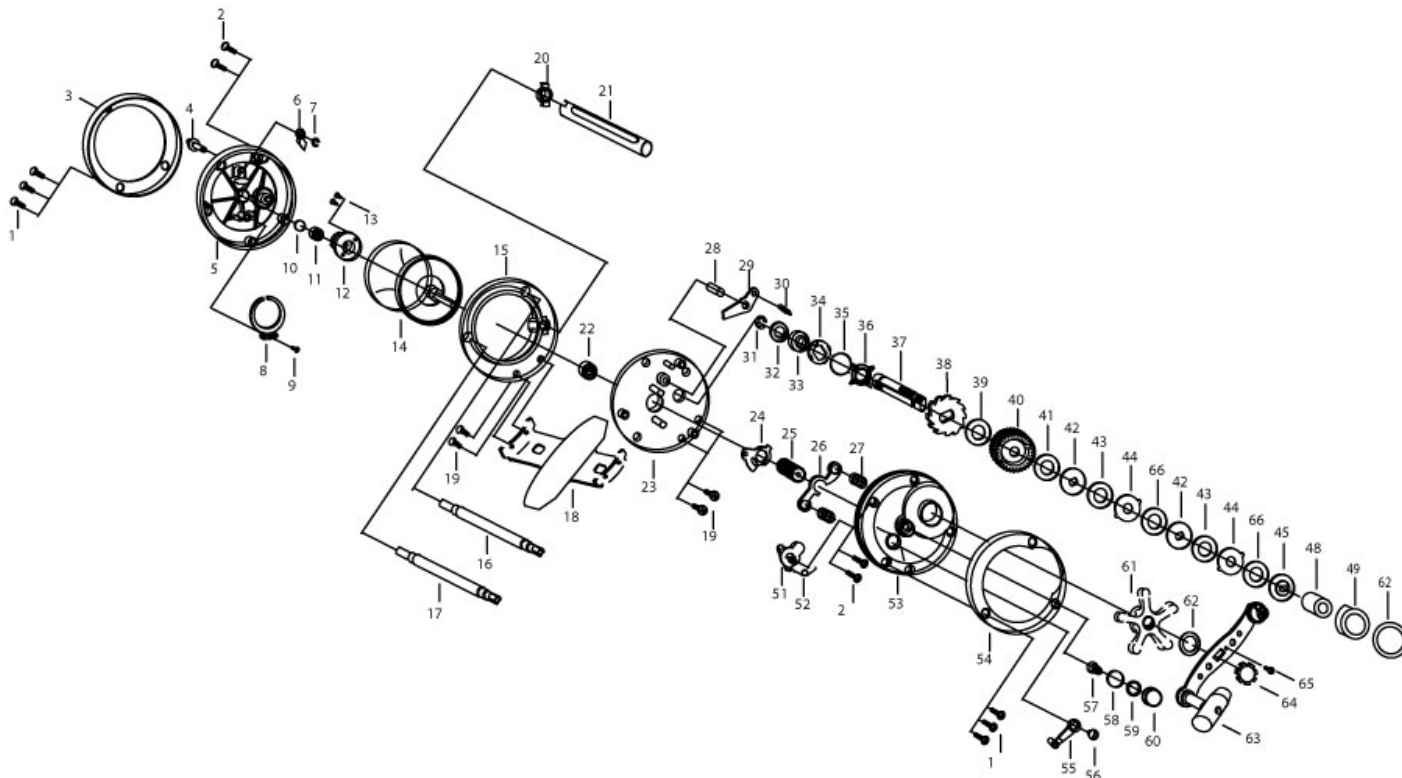

#### Quantum Blue Runner BRT30NW Trolling Reel Part List

Key #	Description	Part No.	Key #	Description	Part No.
		BRT30NW			BRT30NW
1	Side Cover Screw -A (Palm)	LI123-01	35	Trip Ratchet Spring	EI097-01
2	Side Cover Screw -B (Palm)	JI123-01	36	Trip Ratchet	EI083-01
3	Palm Side Cover Metal Ring	LI133-01	37	Crank Shaft	HI008-01
4	Bait Click Lever	EI109-01	38	Anti Reverse Ratchet	HI083-01
5	Palm Side Cover	LI023-01	39	Ratchet Washer	HI111-01
6	Bait Click Pawl	EI114-01	40	Drive Gear	HI012-01
7	E-Clip	NX092-01	41	Drag Disc "A"	GI059-01
8	Bait Click Spring	EI110-01	42	Drag "D" Washer - A	GI045-01
9	Bait Click Spring Screw	WW107-01	43	Drag Disc "B"	HI059-01
10	Spool Shaft Washer	EI035-01	44	Drag Key Washer	HI048-01
11	Spool Shaft Bearing - Palm	KI017-01	45	Drag "D" Washer - B	HI045-01
12	Oscillate Drive Gear	EI112-01	48	Crank Shaft Bushing - Outer	HI066-01
13	Oscillate Drive Gear Screw	EI057-01	49	Crank Shaft Bushing - Inner	HI117-01
14	Spool Assembly	HI321-01	51	Release Slider Cam	EI141-01
15	Spool Cover	HI051-01	52	Release Slider Cam Spring	EI104-01
16	Line Guide Post	LI061-01	53	Gear Side Cover	LI024-01
17	Frame Post	HI061-01	54	Gear Side Cover Metal Ring	LI133-01
18	Reel Foot	HI106-01	55	Clutch Lever	LI142-01
19	Reel Foot Screw	EI107-01	56	Clutch Lever Screw	EI053-01
20	Worm Shaft Bushing	EI067-01	57	Tension Knob Spring	EI105-01
21	Spacer Bar	LI094-01	58	Spool Tension Washer	EI032-01
22	Spool Shaft Bearing - Gear	HI017-01	59	Spool Cushion Washer	EI082-01
23	Set Plate	HI010-01	60	Spool Tension Knob	GI033-01
24	Release Slider	HI039-01	61	Star Drag	HI055-01
25	Pinion Gear	HI011-01	62	Handle Washer	HI054-01
26	Pinion Yoke	EI025-01	63	Handle Assembly	HI318-01
27	Pinion Yoke Spring	EI040-01	64	Handle Screw	HI003-01
28	Anti Reverse Pawl Post	EI098-01	65	Handle Screw Retainer Screw	GI123-01
29	Anti Reverse Pawl	HI063-01	66	Drag Disc "C"	HI060-01
30	Anti Reverse Pawl Spring	EI096-01			
31	E-Clip	QW120-01			
32	Crank Shaft Bushing Washer	FI035-01			
33	Crank Shaft Bushing	EI117-01			
34	Trip Ratchet Spring Holder	EI103-01			