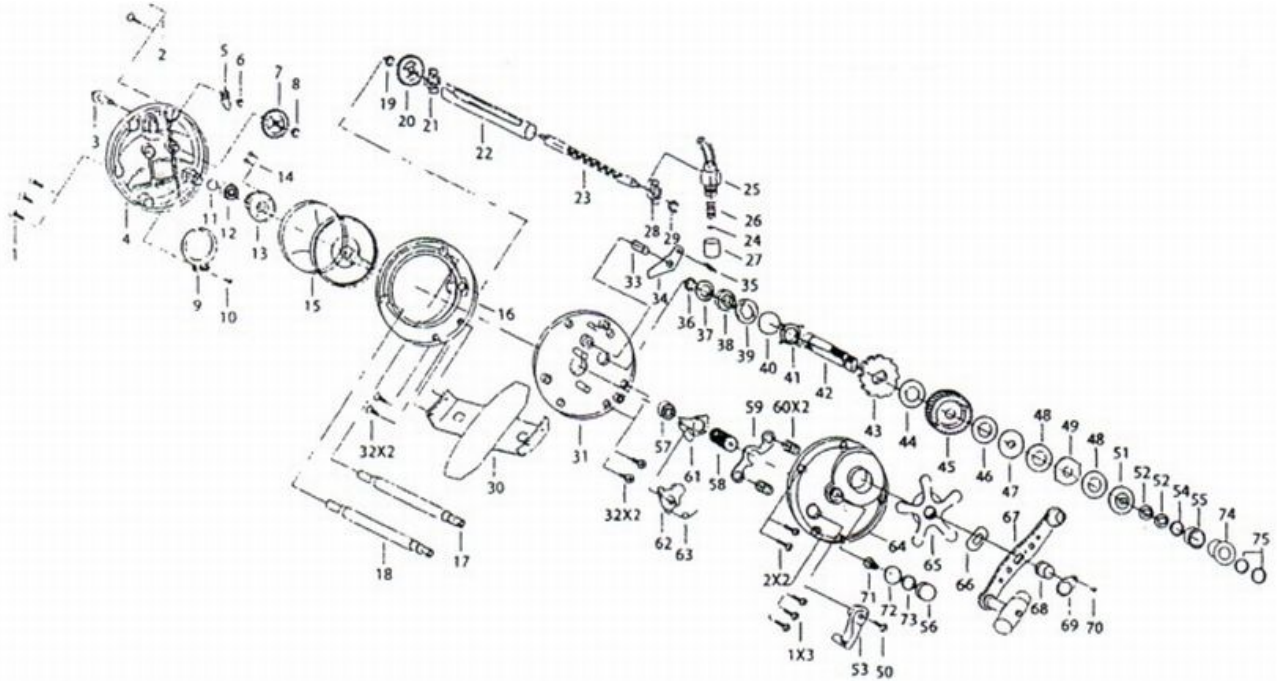

For parts and service
 call toll free: 1-888-404-1119
 www.mikesreelrepair.com

Quantum Blue Runner BRT20XL Trolling Reel Part List

Key #	Description	Part No. BRT20XL	Key #	Description	Part No. BRT20XL
1	Palm Side Cover Screw -a	EI125-01	39	Trip Ratchet Spring Holder	EI103-01
2	Palm Side Cover Screw -b	EI123-01	40	Trip Ratchet Spring	EI097-01
3	Bait Click Lever	EI109-01	41	Trip Ratchet	EI083-01
4	Palm Side Cover	GI023-01	42	Crank Shaft	EI008-01
5	Bait Click Pawl	EI114-01	43	Anti Reverse Ratchet	FI083-01
6	E-Clip	NX092-01	44	Ratchet Washer	EI111-01
7	O/S Idle Gear	EI127-01	45	Drive Gear	EI012-01
8	E-Clip	NX092-01	46	Drag Disc "A"	EI059-01
9	Bait Click Spring	EI110-01	47	Drag "D" Washer - A	EI045-01
10	Bait Click Spring Screw	WW107-01	48	Drag Disc "B"	FI059-01
11	Spool Shaft Washer	EI035-01	49	Drag Key Washer	EI048-01
12	Spool Shaft Bushing	EI017-01	50	Clutch Lever Screw	EI053-01
13	Oscillate Drive Gear	EI112-01	51	Drag "D" Washer - B	FI045-01
14	Oscillate Drive Gear Screw	EI057-01	52	Spring "D" Washer	EI046-01
15	Spool Assembly	EI321-01	53	Clutch Lever	GI142-01
16	Spool Cover	EI051-02	54	Crank Shaft Washer	EI038-01
17	Line Guide Post	EI061-01	55	Crank Shaft Bushing - Outer	EI066-01
18	Frame Post	FI061-01	56	Spool Tension Knob	GI033-01
19	E-Clip	NX092-01	57	Spool Shaft Bearing - Gear	GI017-01
20	Oscillate Pinion Gear	EI085-01	58	Pinion Gear	EI011-01
21	Worm Shaft Bushing	EI067-01	59	Pinion Yoke	EI025-01
22	Worm Shaft Guide	EI016-01	60	Pinion Yoke Spring	EI040-01
23	Worm Shaft	EI072-01	61	Release Slider	EI039-01
24	Line Guide Pawl Washer	BV035-03	62	Release Slider Cam	EI141-01
25	Line Guide Carrier Assembly	EI347-01	63	Release Slider Cam Spring	EI104-01
26	Line Guide Pawl	EI006-01	64	Gear Side Cover	EI024-02
27	Line Guide Pawl Screw	EI007-01	65	Star Drag	EI055-01
28	Worm Shaft Ball Bearing	XX117-01	66	Handle Washer	EI054-01
29	E-Clip	SV090-01	67	Handle Assembly	EI318-02
30	Reel Foot	EI106-01	68	Handle Nut	EI003-01
31	Set Plate	EI010-02	69	Handle Nut Retainer	EI034-01
32	Reel Foot Screw	EI107-01	70	Handle Nut Retainer Screw	FI123-01
33	Anti Reverse Pawl Post	EI098-01	71	Tension Knob Spring	EI105-01
34	Anti Reverse Pawl	EI063-01	72	Spool Tension Washer	EI032-01
35	Anti Reverse Pawl Spring	EI096-01	73	Spool Cushion Washer	EI082-01
36	E-Clip	QW120-01	74	Crank Shaft Bushing - Inner	FI117-01
37	Crank Shaft Bushing Washer	FI035-01	75	Star Drag Washer	FI032-01
38	Crank Shaft Bushing	EI117-01			