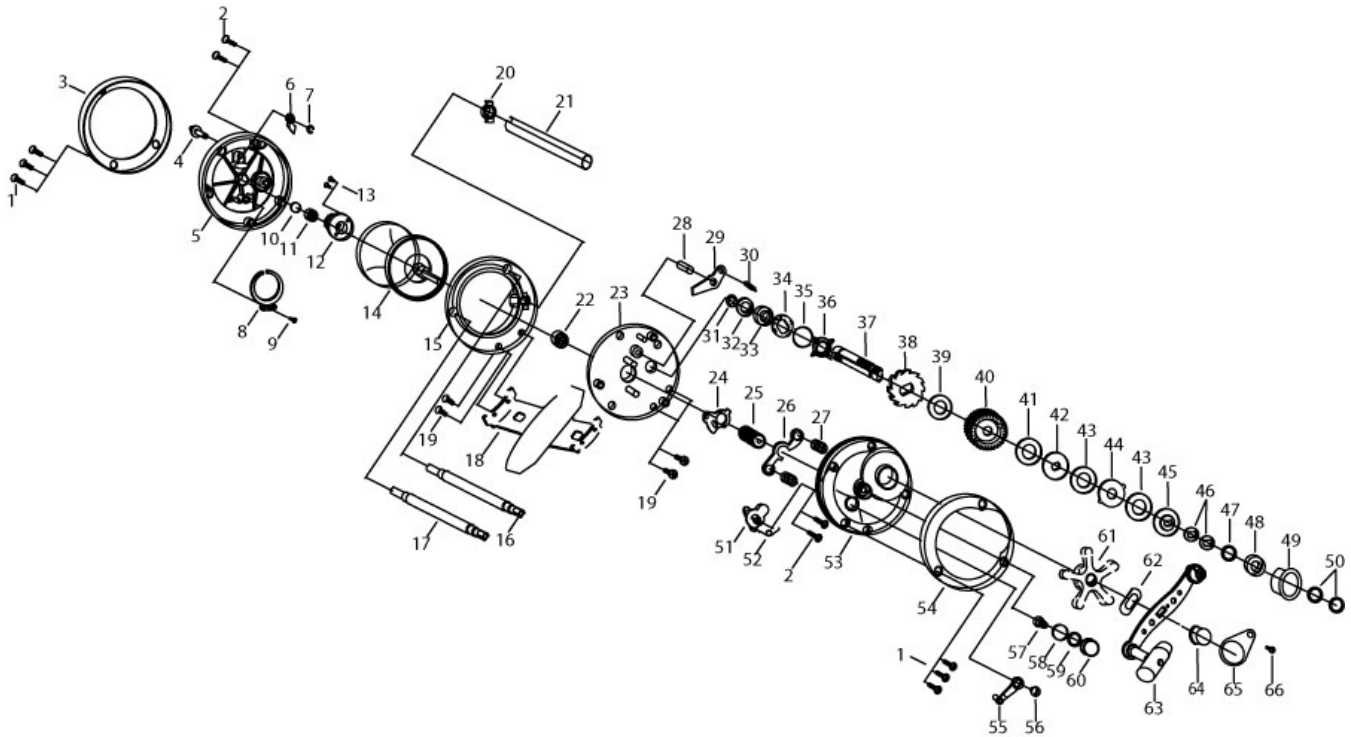

QUANTUM[®]

BRT20NW

For parts and service
 call toll free: 1-888-404-1119
 www.mikesreelrepair.com

Quantum Blue Runner BRT20NW Trolling Reel Part List

Key #	Description	Part No.	Key #	Description	Part No.
		BRT20NW			BRT20NW
1	Side Cover Screw - A (Palm)	J1125-01	35	Trip Ratchet Spring	EI097-01
2	Side Cover Screw - B (Palm)	J1123-01	36	Trip Ratchet	EI083-01
3	Palm Side Cover Metal Ring	KI133-01	37	Crank Shaft	EI008-01
4	Bait Click Lever	EI109-01	38	Anti Reverse Ratchet	FI083-01
5	Palm Side Cover	KI023-01	39	Ratchet Washer	EI111-01
6	Bait Click Pawl	EI114-01	40	Drive Gear	EI012-01
7	E-Clip	NX092-01	41	Drag Disc "A"	EI059-01
8	Bait Click Spring	EI110-01	42	Drag "D" Washer - A	EI045-01
9	Bait Click Spring Screw	WW107-01	43	Drag Disc "B"	FI059-01
10	Spool Shaft Washer	EI035-01	44	Drag Key Washer	EI048-01
11	Spool Shaft Bearing - Palm	KI017-01	45	Drag "D" Washer - B	FI045-01
12	Oscillate Drive Gear	EI112-01	46	Spring "D" Washer	EI046-01
13	Oscillate Drive Gear Screw	EI057-01	47	Crank Shaft Washer	EI038-01
14	Spool Assembly	EI321-01	48	Crank Shaft Bushing - Outer	EI066-01
15	Spool Cover	EI051-02	49	Crank Shaft Bushing - Inner	FI117-01
16	Line Guide Post	KI061-01	50	Star Drag Washer	FI032-01
17	Frame Post	FI061-01	51	Release Slider Cam	EI141-01
18	Reel Foot	EI106-01	52	Release Slider Cam Spring	EI104-01
19	Reel Foot Screw	EI107-01	53	Gear Side Cover	J1024-02
20	Worm Shaft Bushing	EI067-01	54	Gear Side Cover Metal Ring	J1133-01
21	Spacer Bar	KI094-01	55	Clutch Lever	J1142-01
22	Spool Shaft Bearing - Gear	GI017-01	56	Clutch Lever Screw	EI053-01
23	Set Plate	EI010-02	57	Tension Knob Spring	EI105-01
24	Release Slider	EI039-01	58	Spool Tension Washer	EI032-01
25	Pinion Gear	EI011-01	59	Spool Cushion Washer	EI082-01
26	Pinion Yoke	EI025-01	60	Spool Tension Knob	GI033-01
27	Pinion Yoke Spring	EI040-01	61	Star Drag	EI055-01
28	Anti Reverse Pawl Post	EI098-01	62	Handle Washer	EI054-01
29	Anti Reverse Pawl	EI063-01	63	Handle Assembly	EI318-02
30	Anti Reverse Pawl Spring	EI096-01	64	Handle Nut	EI003-01
31	E-Clip	QW120-01	65	Handle Nut Retainer	EI034-01
32	Crank Shaft Bushing Washer	FI035-01	66	Handle Nut Retainer Screw	FI123-01
33	Crank Shaft Bushing	EI117-01	67		
34	Trip Ratchet Spring Holder	EI103-01	68		