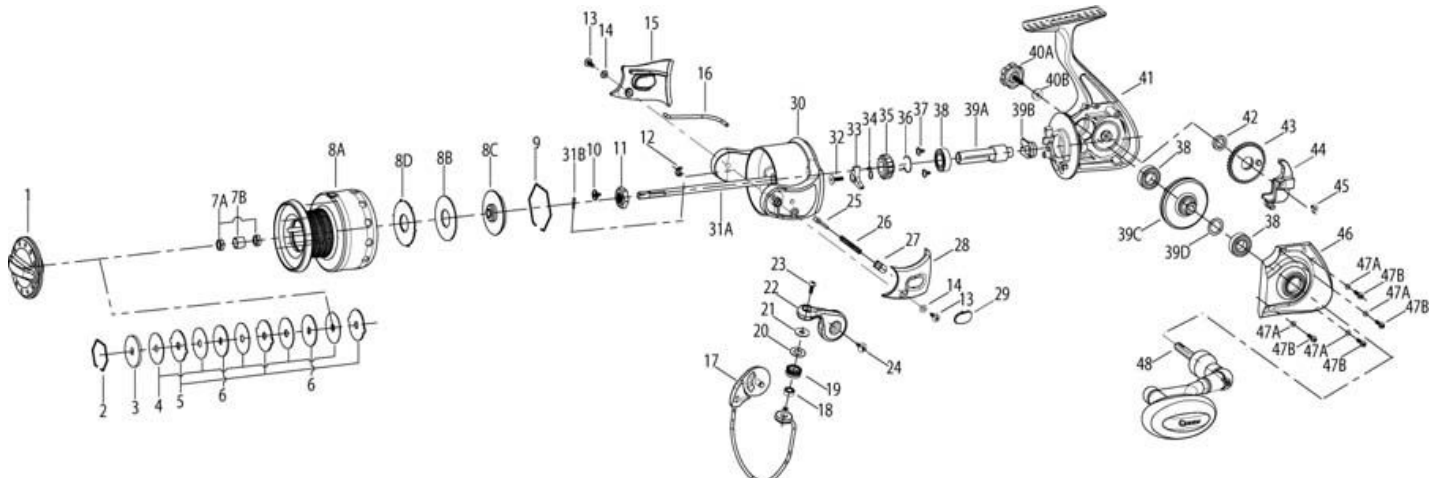

For parts and service  
 call toll free: 1-888-404-1119  
 www.mikesreelrepair.com

Quantum BLUE RUNNER BR60F Part List

Key #	Description	BR60F		Key #	Description	BR60F	
1	DRAG KNOB ASSEMBLY	GS332-01		24	SCREW - ARM LEVER	GS044-01	
2	SPOOL RETAINER - TOP	BT038-02		25	PIN	GS031-01	
3	DRAG WASHER "D"	CT080-01		26	SPRING	GS022-01	
4	DRAG WASHER "B"	BT033-01		27	PIN HOLDER	GS020-01	
5	DRAG WASHER "A"	BT081-01		28	ARM LEVER COVER	GS087-01	
6	DRAG WASHER "D"	BT080-01		29	A/L SIDE COSMETIC COVER	GS135-01	
7	SPOOL BEARING KIT	BT4160-01		30	ROTOR	GS009-01	
	7A - SPOOL BUSHING	QTY - 2		31	MAIN SHAFT KIT	GS4015-01	
	7B - SPOOL SPACER	QTY - 2			31A - MAIN SHAFT	QTY - 1	
8	SPOOL ASSEMBLY KIT	HS4321-01			31B - MAIN SHAFT PIN	QTY - 1	
	8A - SPOOL ASSEMBLY	QTY - 1		32	SCREW A/R STOPPER		
	2 - SPOOL RETAINER - TOP	QTY - 1		33	A. R. STOPPER	GS063-01	
	3 - DRAG WASHER "D"	QTY - 1		34	A. R. CLAW SPRING	GS061-01	
	4 - DRAG WASHER "B"	QTY - 1		35	RATCHET GEAR	GS060-01	
	5 - DRAG WASHER "A"	QTY - 5		36	SLIDE SPRING	GS086-01	
	6 - DRAG WASHER "D"	QTY - 3		37	SCREW, BEARING RETAINER		
	7 - SPOOL BUSHING/BEARING KIT	QTY - 2		38	PINION BODY BALL BEARING	BT157-01	
	8B - SPOOL WASHER	QTY - 1		39	GEAR KIT	BT4011-01	
	8C - DRAG CLICK ASSEMBLY	QTY - 1			39A - PINION GEAR	QTY - 1	
	8D - DRAG WASHER "E"	QTY - 1			39B - PINION BUSHING	QTY - 1	
	9 - SPOOL RETAINER - BOTTOM	QTY - 1			39C - DRIVE GEAR	QTY - 1	
9	SPOOL RETAINER - BOTTOM	BT038-01			39D - D. GEAR ADJUST. WASHER	QTY - 1	
10	ROTOR NUT LOCK SCREW	RQ094-01		40	HANDLE SCREW CAP KIT	GS4073-01	
11	ROTOR NUT	BT006-01			40A - HANDLE CAP SCREW	QTY - 1	
12	E-CLIP - BAIL ASSEMBLY	GH034-01			40B - H/CAP SCREW WASHER	QTY - 1	
13	A/L/BAIL HOLDER COVER SCREW	GU077-02A		41	BODY ASSEMBLY	GS301-02	
14	ARM LEVER COVER WASHER	SQ142-01		42	O/S GEAR BUSHING OR BEARING	BT158-01	
15	BAIL HOLDER COVER	GS024-01		43	O/S GEAR	BT053-01	
16	KICK LEVER	GS019-01		44	O/S SLIDER	BT025-01	
17	BAIL ASSEMBLY	GS347-01		45	MAIN SHAFT SCREW	RQ100-01	
18	LINE ROLLER BUSHING	GH202-01		46	BODY COVER	GS023-02	
19	LINE ROLLER	CH004-02		47	BODY COVER SCREW KIT	AT4057-01	
20	LINE ROLLER WASHER	DH102-01			47A - BODY COVER SCREW	QTY - 4	
21	LINE ROLLER COLLAR	CH102-01			47B - SCRATCH PROTECT WASH.	QTY - 4	
22	ARM LEVER ASSY.	GS307-01		48	HANDLE ASSY	GS318-01	
23	SCREW - LINE SLIDER	AQ108-01					