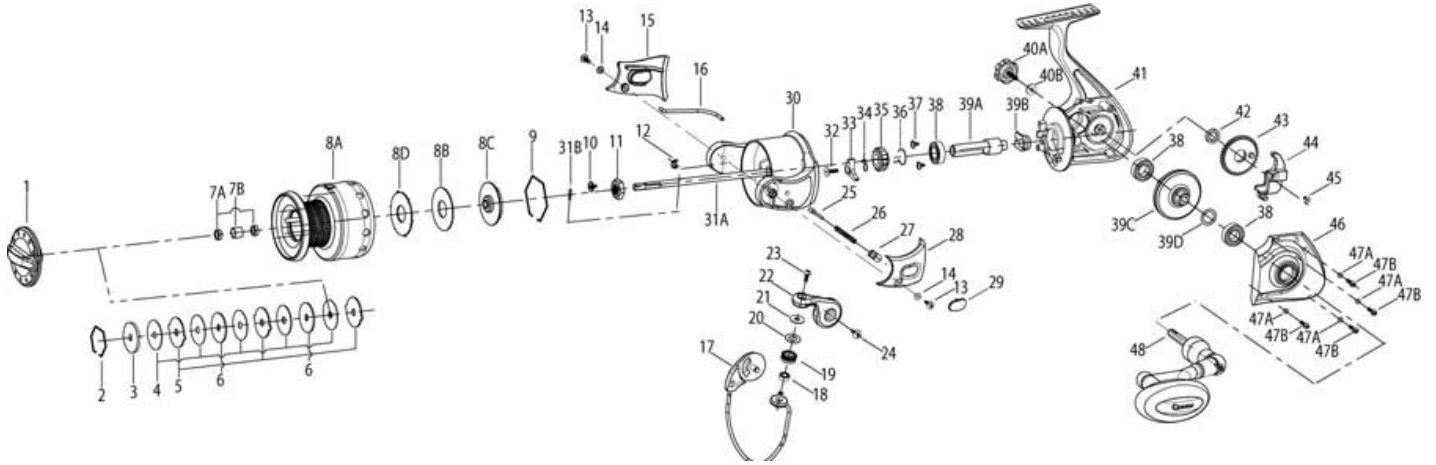

QUANTUM[®]

BR50F

For parts and service
 call toll free: 1-888-404-1119
 www.mikesreelrepair.com

Quantum BLUE RUNNER BR50F Part List

Key #	Description	BR50F		Key #	Description	BR50F	
1	DRAG KNOB ASSEMBLY	GS332-01		24	SCREW - ARM LEVER	GS044-01	
2	SPOOL RETAINER - TOP	BT038-02		25	PIN	GS031-01	
3	DRAG WASHER "D"	CT080-01		26	SPRING	GS022-01	
4	DRAG WASHER "B"	BT033-01		27	PIN HOLDER	GS020-01	
5	DRAG WASHER "A"	BT081-01		28	ARM LEVER COVER	GS087-01	
6	DRAG WASHER "D"	BT080-01		29	A/L SIDE COSMETIC COVER	GS135-01	
7	SPOOL BEARING KIT	BT4160-01		30	ROTOR	GS009-01	
	7A - SPOOL BUSHING	QTY - 2		31	MAIN SHAFT KIT	GS4015-01	
	7B - SPOOL SPACER	QTY - 2			31A - MAIN SHAFT	QTY - 1	
8	SPOOL ASSEMBLY KIT	GS4321-01			31B - MAIN SHAFT PIN	QTY - 1	
	8A - SPOOL ASSEMBLY	QTY - 1		32	SCREW A/R STOPPER		
	2 - SPOOL RETAINER - TOP	QTY - 1		33	A. R. STOPPER	GS063-01	
	3 - DRAG WASHER "D"	QTY - 1		34	A. R. CLAW SPRING	GS061-01	
	4 - DRAG WASHER "B"	QTY - 1		35	RATCHET GEAR	GS060-01	
	5 - DRAG WASHER "A"	QTY - 5		36	SLIDE SPRING	GS086-01	
	6 - DRAG WASHER "D"	QTY - 3		37	SCREW, BEARING RETAINER		
	7 - SPOOL BUSHING/BEARING KIT	QTY - 2		38	PINION BODY BALL BEARING	BT157-01	
	8B - SPOOL WASHER	QTY - 1		39	GEAR KIT	BT4011-01	
	8C - DRAG CLICK ASSEMBLY	QTY - 1			39A - PINION GEAR	QTY - 1	
	8D - DRAG WASHER "E"	QTY - 1			39B - PINION BUSHING	QTY - 1	
	9 - SPOOL RETAINER - BOTTOM	QTY - 1			39C - DRIVE GEAR	QTY - 1	
9	SPOOL RETAINER - BOTTOM	BT038-01			39D - D. GEAR ADJUST. WASHER	QTY - 1	
10	ROTOR NUT LOCK SCREW	RQ094-01		40	HANDLE SCREW CAP KIT	GS4073-01	
11	ROTOR NUT	BT006-01			40A - HANDLE CAP SCREW	QTY - 1	
12	E-CLIP - BAIL ASSEMBLY	GH034-01			40B - H/CAP SCREW WASHER	QTY - 1	
13	A/L/BAIL HOLDER COVER SCREW	GU077-02A		41	BODY ASSEMBLY	GS301-01	
14	ARM LEVER COVER WASHER	SQ142-01		42	O/S GEAR BUSHING OR BEARING	BT158-01	
15	BAIL HOLDER COVER	GS024-01		43	O/S GEAR	BT053-01	
16	KICK LEVER	GS019-01		44	O/S SLIDER	BT025-01	
17	BAIL ASSEMBLY	GS347-01		45	MAIN SHAFT SCREW	RQ100-01	
18	LINE ROLLER BUSHING	GH202-01		46	BODY COVER	GS023-01	
19	LINE ROLLER	CH004-02		47	BODY COVER SCREW KIT	AT4057-01	
20	LINE ROLLER WASHER	DH102-01			47A - BODY COVER SCREW	QTY - 4	
21	LINE ROLLER COLLAR	CH102-01			47B - SCRATCH PROTECT WASH.	QTY - 4	
22	ARM LEVER ASSY.	GS307-01		48	HANDLE ASSY	GS318-01	
23	SCREW - LINE SLIDER	AQ108-01					