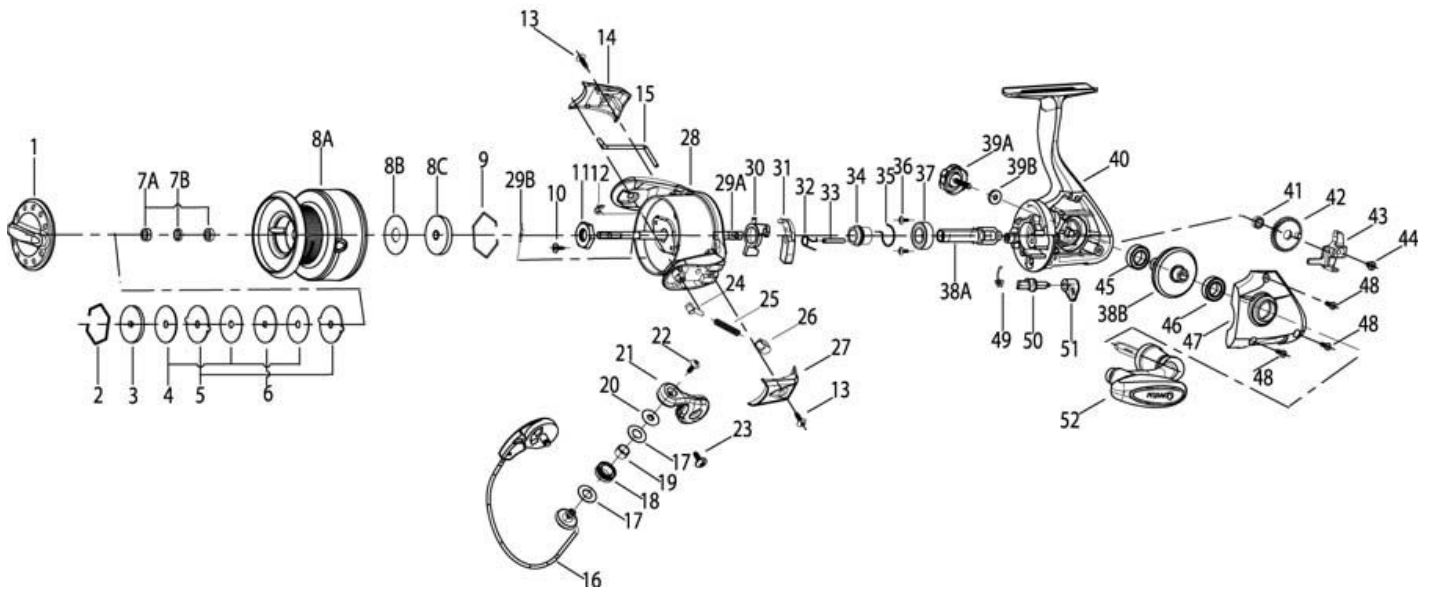

QUANTUM[®]

BR40F

For parts and service
 call toll free: 1-888-404-1119
 www.mikesreelrepair.com

Quantum BLUE RUNNER BR40F Part List

Key #	Description	BR40F	Key #	Description	BR40F
1	DRAG KNOB ASSEMBLY	ES332-01	24	PIN	GS031-01
2	SPOOL RETAINER - TOP	RQ038-01	25	SPRING	GS022-01
3	DRAG WASHER "D"	ES080-01	26	PIN HOLDER	GS020-01
4	DRAG WASHER "B"	RQ033-01	27	ARM LEVER COVER	ES087-01
5	DRAG WASHER "A"	RQ081-01	28	ROTOR	ES009-01
6	DRAG WASHER "D"	RQ080-01	29	MAIN SHAFT KIT	AT4015-01
7	SPOOL BEARING KIT	AT4160-01	29A - MAIN SHAFT		QTY - 1
	7A - SPOOL BUSHING	QTY - 2	29B - MAIN SHAFT PIN		QTY - 1
	7B - SPOOL SPACER	QTY - 1	30	A. R. PAWL ACTUATOR	ES218-01
8	SPOOL ASSEMBLY KIT	FS4321-01	31	A. R. PAWL	ES063-01
	8A - SPOOL ASSEMBLY	QTY - 1	32	A. R. CLAW SPRING	ES061-01
	2 - SPOOL RETAINER - TOP	QTY - 1	33	PIN A. R. PAWL	ES062-01
	3 - DRAG WASHER "D"	QTY - 1	34	SLEEVE	ES110-01
	4 - DRAG WASHER "B"	QTY - 3	35	SILENT SPRING	ES086-01
	5 - DRAG WASHER "A"	QTY - 2	36	SCREW - BEARING RETAINER	GS077-01
	6 - DRAG WASHER "D"	QTY - 1	37	PINION BALL BEARING	UK028-02
	7 - SPOOL BUSHING/BEARING KIT	QTY - 1	38	GEAR KIT	SQ4011-01
	8B - SPOOL WASHER	QTY - 1	38A - PINION GEAR		QTY - 1
	8C - DRAG CLICK ASSEMBLY	QTY - 1	38B - DRIVE GEAR		QTY - 1
	9 - SPOOL RETAINER	QTY - 1	39	HANDLE CAP SCREW KIT	ES4073-01
9	SPOOL RETAINER - BOTTOM	AT036-01	39A - HANDLE CAP SCREW		QTY - 1
10	ROTOR NUT LOCK SCREW	JS094-01	39B - H/CAP SCREW WASHER		QTY - 1
11	ROTOR NUT	TH006-01	40	BODY ASSEMBLY	ES301-02
12	E-CLIP - BAIL ASSEMBLY	GH034-01	41	O/S GEAR BUSHING OR BEARING	EH158-01
13	A/L/BAIL HOLDER COVER SCREW	GU077-02A	42	O/S GEAR	TQ053-01
14	BAIL HOLDER COVER	ES024-01	43	O/S SLIDER	SQ025-01
15	KICK LEVER	ES019-01	44	MAIN SHAFT SCREW	RQ100-01
16	BAIL ASSEMBLY	ES347-01	45	DRIVE GEAR BALL BEARING	BL157-02
17	LINE ROLLER WASHER	DH102-01	46	DRIVE GEAR BALL BEARING	BL157-02
18	LINE ROLLER WASHER	CH004-02	47	BODY COVER	ES023-02
19	LINE ROLLER BUSHING	GH202-01	48	BODY COVER SCREW	AT057-01
20	LINE ROLLER COLLER	CH102-01	49	STOPPER CAM SPRING	GS089-01
21	ARM LEVER ASSY	ES307-01	50	STOPPER CAM	GS090-01
22	SCREW - LINE SLIDER	AQ108-01	51	STOPPER LEVER	RQ059-01
23	SCREW - ARM LEVER	GS044-01	52	HANDLE ASSEMBLY	ES318-01