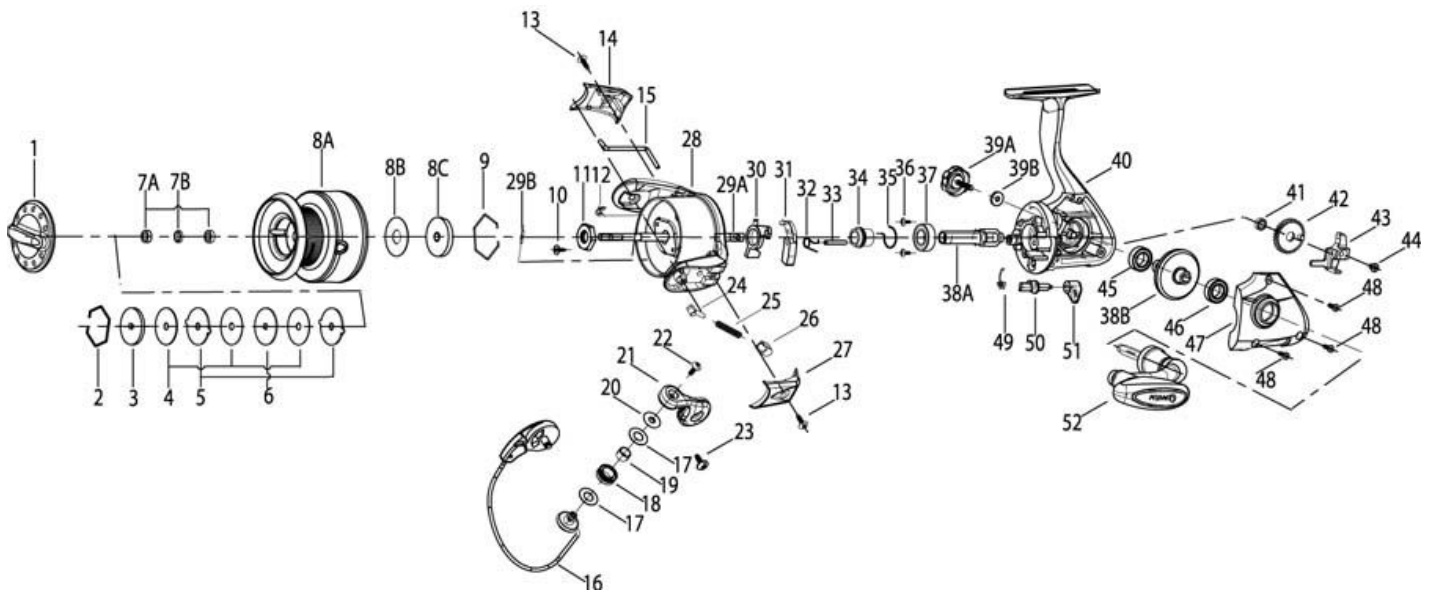

QUANTUM[®]

BR30F

For parts and service

call toll free: 1-888-404-1119

www.mikesreelrepair.com

Quantum BLUE RUNNER BR30F Part List

Key #	Description	BR30F	Key #	Description	BR30F
1	DRAG KNOB ASSEMBLY	ES332-01	24	PIN	GS031-01
2	SPOOL RETAINER - TOP	RQ038-01	25	SPRING	GS022-01
3	DRAG WASHER "D"	ES080-01	26	PIN HOLDER	GS020-01
4	DRAG WASHER "B"	RQ033-01	27	ARM LEVER COVER	ES087-01
5	DRAG WASHER "A"	RQ081-01	28	ROTOR	ES009-01
6	DRAG WASHER "D"	RQ080-01	29	MAIN SHAFT KIT	AT4015-01
7	SPOOL BEARING KIT	AT4160-01	29A - MAIN SHAFT	QTY - 1	
	7A - SPOOL BUSHING	QTY - 2	29B - MAIN SHAFT PIN	QTY - 1	
	7B - SPOOL SPACER	QTY - 1	30	A. R. PAWL ACTUATOR	ES218-01
8	SPOOL ASSEMBLY KIT	ES4321-01	31	A. R. PAWL	ES063-01
	8A - SPOOL ASSEMBLY	QTY - 1	32	A. R. CLAW SPRING	ES061-01
	2 - SPOOL RETAINER - TOP	QTY - 1	33	PIN A. R. PAWL	ES062-01
	3 - DRAG WASHER "D"	QTY - 1	34	SLEEVE	ES110-01
	4 - DRAG WASHER "B"	QTY - 3	35	SILENT SPRING	ES086-01
	5 - DRAG WASHER "A"	QTY - 2	36	SCREW - BEARING RETAINER	GS077-01
	6 - DRAG WASHER "D"	QTY - 1	37	PINION BALL BEARING	UK028-02
	7 - SPOOL BUSHING/BEARING KIT	QTY - 1	38	GEAR KIT	SQ4011-01
	8B - SPOOL WASHER	QTY - 1	38A - PINION GEAR	QTY - 1	
	8C - DRAG CLICK ASSEMBLY	QTY - 1	38B - DRIVE GEAR	QTY - 1	
	9 - SPOOL RETAINER	QTY - 1	39	HANDLE CAP SCREW KIT	ES4073-01
9	SPOOL RETAINER - BOTTOM	AT036-01	39A - HANDLE CAP SCREW	QTY - 1	
10	ROTOR NUT LOCK SCREW	JS094-01	39B - H/CAP SCREW WASHER	QTY - 1	
11	ROTOR NUT	TH006-01	40	BODY ASSEMBLY	ES301-01
12	E-CLIP - BAIL ASSEMBLY	GH034-01	41	O/S GEAR BUSHING OR BEARING	EH158-01
13	A/L/BAIL HOLDER COVER SCREW	GU077-02A	42	O/S GEAR	TQ053-01
14	BAIL HOLDER COVER	ES024-01	43	O/S SLIDER	SQ025-01
15	KICK LEVER	ES019-01	44	MAIN SHAFT SCREW	RQ100-01
16	BAIL ASSEMBLY	ES347-01	45	DRIVE GEAR BALL BEARING	BL157-02
17	LINE ROLLER WASHER	DH102-01	46	DRIVE GEAR BALL BEARING	BL157-02
18	LINE ROLLER WASHER	CH004-02	47	BODY COVER	ES023-01
19	LINE ROLLER BUSHING	GH202-01	48	BODY COVER SCREW	AT057-01
20	LINE ROLLER COLLER	CH102-01	49	STOPPER CAM SPRING	GS089-01
21	ARM LEVER ASSY.	ES307-01	50	STOPPER CAM	GS090-01
22	SCREW - LINE SLIDER	AQ108-01	51	STOPPER LEVER	RQ059-01
23	SCREW - ARM LEVER	GS044-01	52	HANDLE ASSEMBLY	ES318-01