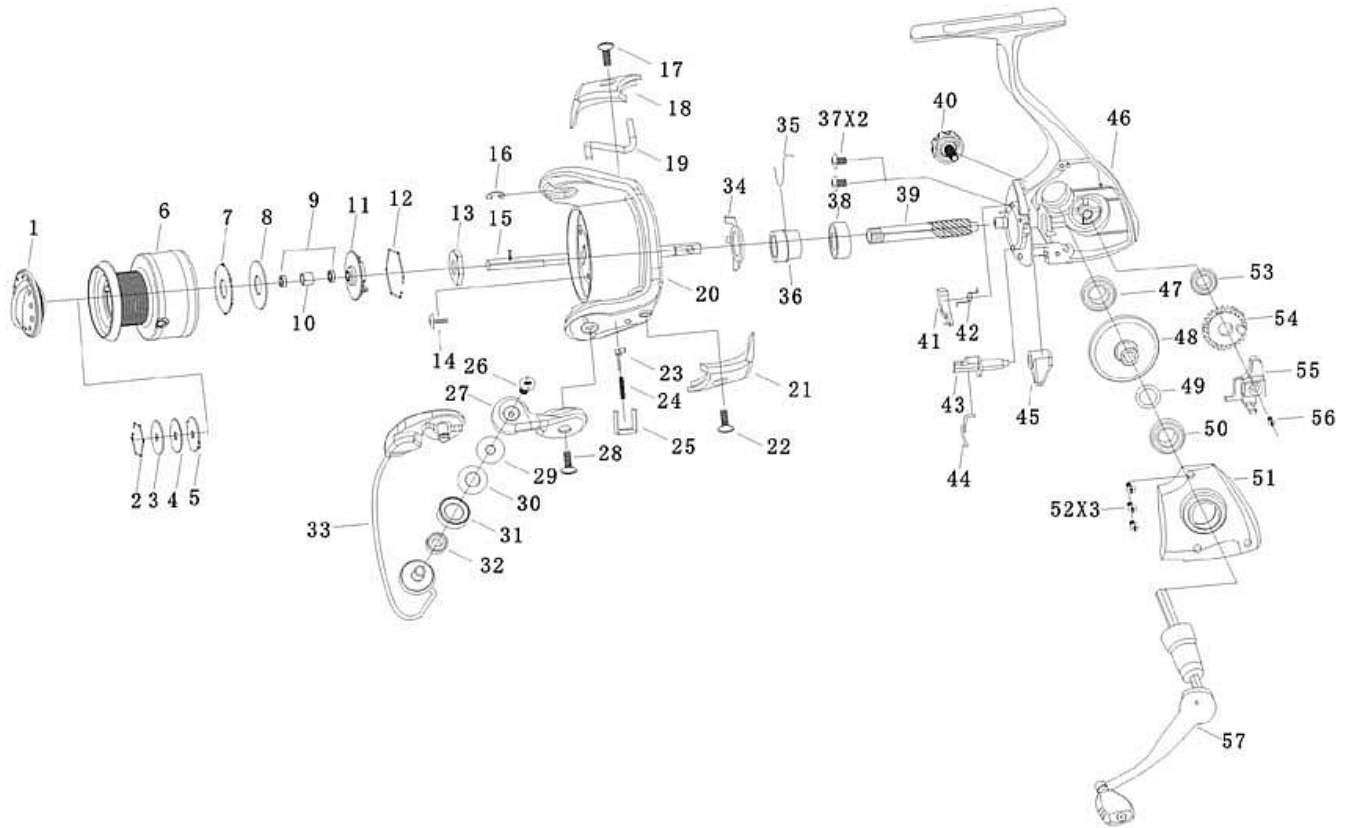

## BR20F

For parts and service  
 call toll free: 1-888-404-1119  
 www.mikesreelrepair.com

Quantum BR20F Part List

Key #	Description	IBR20F	Key #	Description	BR20F
1	DRAG KNOB ASSEMBLY	AS332-01	30	LINE ROLLER WASHER	DH102-01
2	DRAG KNOB RETAINER - TOP	RQ038-02	31	LINE ROLLER	CH004-02
3	DRAG WASHER "D"	ES080-01	32	LINE ROLLER BEARING	GH202-02
4	DRAG WASHER "B"	RQ033-01	33	BAIL ASSEMBLY	AS347-01
5	DRAG WASHER "A"	RQ081-01	34	A/R PAWL ACTUATOR	AS218-01
6	SPOOL ASSEMBLY	AS321-01	35	SILENT SPRING	AS086-01
7	DRAG WASHER "E"		36	SLEEVE	AS110-01
8	SPOOL WASHER	AT309-01	37	SCREW - BEARING RETAINER	GS077-01
9	SPOOL BUSHING	AT160-01	38	PINION BALL BEARING	BH028-01
10	SPOOL SPACER	AT105-01	39	PINION GEAR	RQ011-01
11	DRAG CLICK ASSEMBLY	AT459-01	40	HANDLE SCREW CAP	ES073-01
12	SPOOL RETAINER - BOTTOM	CH038-01	41	ANTI-REVERSE PAWL	AS063-01
13	ROTOR NUT	SH006-01	42	ANTI-REVERSE PAWL SPRING	AS061-01
14	ROTOR NUT LOCK SCREW	RQ094-01	43	ANTI-REVERSE CAM	GS090-01
15	MAIN SHAFT ASSEMBLY	AS315-01	44	ANTI-REVERSE CAM SPRING	GS089-01
16	E-CLIP - BAIL ASSEMBLY	GH034-01	45	A/R LEVER	RQ059-01
17	A/L/BAIL HOLDER COVER SCREW	GU077-02	46	BODY ASSEMBLY	AS301-01
18	BAIL HOLDER COVER	AS024-01	47	BODY BALL BEARING	CH028-02
19	KICK ASSEMBLY	AS019-01	48	DRIVE GEAR	RQ012-01
20	ROTOR ASSEMBLY	AS309-01	49	DRIVE GEAR ADJUST WASHER	GU105-13
21	BAIL ARM SSEMBLY	AS087-01	50	BODY BALL BEARING	CH028-02
22	A/L/BAIL HOLDER COVER SCREW	GU077-02	51	BODY COVER	AS023-01
23	PIN	GS031-01	52	BODY COVER SCREW	AT057-01
24	SPRING	GS022-01	53	O/S GEAR BUSHING	RQ158-01
25	PIN HOLDER	GS020-01	54	O/S GEAR BUSHING	RQ053-01
26	SCREW - LINE SLIDER	AQ108-01	55	O/S SLIDER	RQ025-01
27	ARM LEVER	AS007-01	56	MAIN SHAFT SCREW	RQ100-01
28	ARM LEVER SCREW	GS044-01	57	HANDLE ASSEMBLY	AS318-01
29	LINE ROLLER COLLAR	CH102-01			