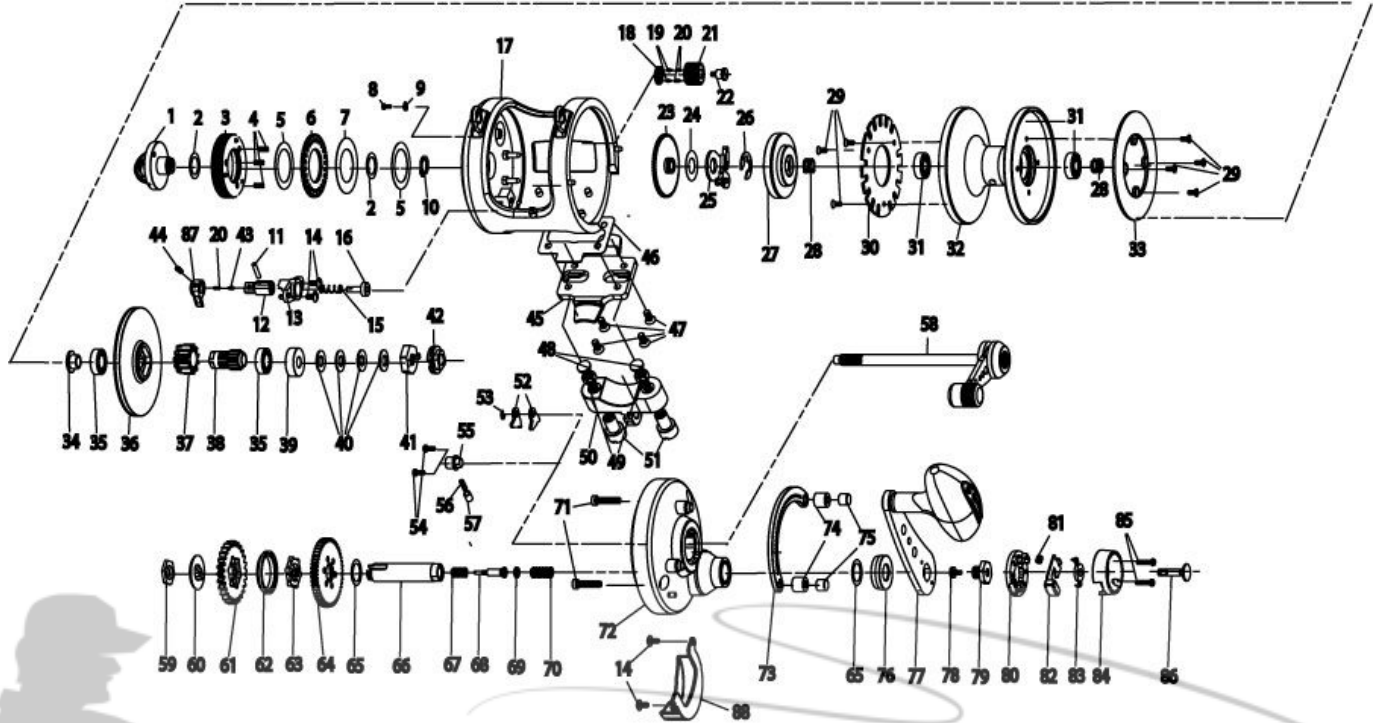

QUANTUM

Aruba ALD30W

Quantum Aruba

		Part No.		Part No.	
Key No.	Description	ALD 30W	Key No.	Description	ALD 30W
1	Clamp Nut Assembly	JF319-01	45	Reel Foot	KF106-01
2	Clamp Nut Washer	KF121-01	46	Reel Foot Gasket	JF155-01
3	Pre Set Knob Assembly	KF329-01	47	Reel Foot Screw	JF057-01
4	Pre Set Knob Spring	JF096-01	48	Rod Clamp Bolt	JF125-01
5	Pre Set Gear Washer - B	KF038-01	49	Rod Clamp Bolt Holder Nut	JF003-01
6	Pre Set Gear - A	JF029-01	50	Rod Clamp	JF154-01
7	Pre Set Gear Washer - A	JF035-01	51	Rod Clamp Nut	KF003-01
8	Pre Set Knob Locking Screw	KF050-01	52	Anti Reverse Pawl	JF063-01
9	Pre Set Knob Locking Plate	KF010-01	53	E-Clip	NX092-01
10	Clamp Nut Retainer	JF075-01	54	Anti Reverse Spring Holder Screw	BV123-01A
11	Bait Click Acuator Pin	JF102-01	55	Anti Reverse Spring Holder	KF129-01
12	Bait Click Acuator	JF157-01	56	Anti Reverse Spring	JF070-01
13	Bait Click Cam	JF156-01	57	Anti Reverse Spring Post	JF103-01
14	Bait Click Cam Screw	CW107-02	58	Spool Shaft Assembly	AF315-01
15	Bait Click Spring	JF110-01	59	Crank Shaft Nut	KF019-01
16	Bait Click Pawl	JF114-01	60	Spacer - A	JF160-01
17	Frame Assembly	AF301-01	61	Low Speed Drive Gear	JF012-01
18	Pre Set Idle Gear Click Plate	KF113-01	62	Spacer - B	KF160-01
19	Pre Set Idle Gear Click Pin	JF108-01	63	Gear Shifting Plate	JF036-01
20	Pre Set Idle Gear Click Spring	KF070-01	64	High Speed Drive Gear	KF012-01
21	Pre Set Idle Gear	JF112-01	65	Washer	JF032-01
22	Pre Set Idle Gear Screw	KF057-01	66	Crank Shaft	JF008-01
23	Pre Set Gear - B	JF085-01	67	Gear Shifting Plate Spring	KF096-01
24	Drag Stopper Plate Washer	KF032-01	68	Shifting Pin	KF093-01
25	Drag Stopper Plate Assembly	JF310-01	69	Bushing	JF132-01
26	E-Clip	KF020-01	70	Gear Shifting Spring	KF165-01
27	Left Drag Plate Assembly	KF348-01	71	Quadrant Anchor Screw	KF053-01
28	Pressure Release Spring	KF040-01	72	Gear Side Cover Assembly	JF324-01
29	Screw	TW107-02	73	Quadrant	JF152-01
30	Bait Click Ratchet	JF113-01	74	Quadrant Spacer	KF094-01
31	Ball Bearing	KF017-01	75	Quadrant Anchor	KF088-01
32	Spool Assembly	AF321-01	76	Handle Collar	JF081-01
33	Drag Washer	JF045-01	77	Handle Assembly	KF318-01
34	Bushing	JF067-01	78	Button Screw	JF053-01
35	Ball Bearing	CP058-01	79	Handle Nut	KF125-01
36	Right Drag Plate Assembly	JF348-01	80	Handle Nut Retainer	JF034-01
37	Low Speed Pinion Gear	JF011-01	81	Shifting Button Spring	JF071-01
38	High Speed Pinion Gear	KF011-01	82	High Speed Shifting Button Assembly	KF362-01
39	Bearing Pocket	KF067-01	83	Button Cover	JF131-01
40	Drag Spring Washer	JF046-01	84	Handle Nut Cap	JF145-01
41	Drag Cam - B	JF153-01	85	Handle Nut Cap Screw	KF123-01
42	Drag Cam - A	JF028-01	86	Low Speed Shifting Button	JF062-01
43	Bait Click Lever Spring Pin	KF108-01	87	Bait Click Lever	JF109-01
44	Bait Click Lever Screw	JF107-01	88	Gear Cover	N/A