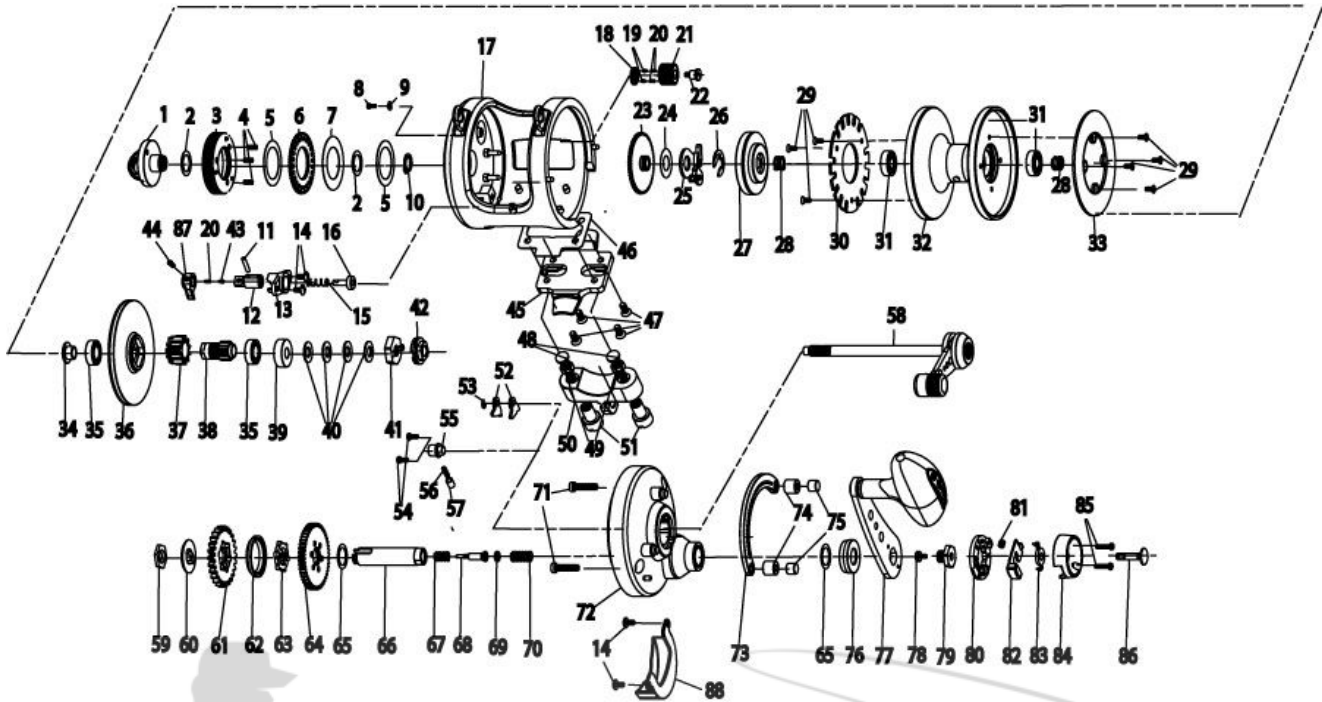

QUANTUM

Aruba ALD30PTsX

Quantum Aruba					
Key No.	Description	Part No.	Key No.	Description	Part No.
1	Clamp Nut Assembly	JF319-01	45	Reel Foot	KF106-01
2	Clamp Nut Washer	KF121-01	46	Reel Foot Gasket	JF155-01
3	Pre Set Knob Assembly	KF329-01	47	Reel Foot Screw	JF057-01
4	Pre Set Knob Spring	JF096-01	48	Rod Clamp Bolt	JF125-01
5	Pre Set Gear Washer - B	KF038-01	49	Rod Clamp Bolt Holder Nut	JF003-01
6	Pre Set Gear - A	JF029-01	50	Rod Clamp	JF154-01
7	Pre Set Gear Washer - A	JF035-01	51	Rod Clamp Nut	KF003-01
8	Pre Set Knob Locking Screw	KF050-01	52	Anti Reverse Pawl	JF063-01
9	Pre Set Knob Locking Plate	KF010-01	53	E-Clip	NX092-01
10	Clamp Nut Retainer	JF075-01	54	Anti Reverse Spring Holder Screw	BV123-01A
11	Bait Click Acuator Pin	JF102-01	55	Anti Reverse Spring Holder	KF129-01
12	Bait Click Acuator	JF157-01	56	Anti Reverse Spring	JF070-01
13	Bait Click Cam	JF156-01	57	Anti Reverse Spring Post	JF103-01
14	Bait Click Cam Screw	CW107-02	58	Spool Shaft Assembly	KF315-20
15	Bait Click Spring	JF110-01	59	Crank Shaft Nut	KF019-01
16	Bait Click Pawl	JF114-01	60	Spacer - A	JF160-01
17	Frame Assembly	KF301-20	61	Low Speed Drive Gear	AF012-01
18	Pre Set Idle Gear Click Plate	KF113-01	62	Spacer - B	KF160-01
19	Pre Set Idle Gear Click Pin	JF108-01	63	Gear Shifting Plate	JF036-01
20	Pre Set Idle Gear Click Spring	KF070-01	64	High Speed Drive Gear	NF012-01
21	Pre Set Idle Gear	JF112-01	65	Washer	JF032-01
22	Pre Set Idle Gear Screw	KF057-01	66	Crank Shaft	JF008-01
23	Pre Set Gear - B	JF085-01	67	Gear Shifting Plate Spring	KF096-01
24	Drag Stopper Plate Washer	KF032-01	68	Shifting Pin	KF093-01
25	Drag Stopper Plate Assembly	JF310-01	69	Bushing	JF132-01
26	E-Clip	KF020-01	70	Gear Shifting Spring	KF165-01
27	Left Drag Plate Assembly	KF348-01	71	Quadrant Anchor Screw	KF053-01
28	Pressure Release Spring	KF040-01	72	Gear Side Cover Assembly	JF324-20
29	Screw	TW107-02	73	Quadrant	JF152-01
30	Bait Click Ratchet	JF113-01	74	Quadrant Spacer	KF094-01
31	Ball Bearing	KF017-01	75	Quadrant Anchor	KF088-01
32	Spool Assembly	KF321-01	76	Handle Collar	JF081-01
33	Drag Washer	JF045-01	77	Handle Assembly	KF318-01
34	Bushing	JF067-01	78	Button Screw	JF053-01
35	Ball Bearing	CP058-01	79	Handle Nut	KF125-01
36	Right Drag Plate Assembly	JF348-01	80	Handle Nut Retainer	JF034-01
37	Low Speed Pinion Gear	JF011-01	81	Shifting Button Spring	JF071-01
38	High Speed Pinion Gear	KF011-01	82	High Speed Shifting Button Assembly	KF362-01
39	Bearing Pocket	KF067-01	83	Button Cover	JF131-01
40	Drag Spring Washer	JF046-01	84	Handle Nut Cap	JF145-01
41	Drag Cam - B	JF153-01	85	Handle Nut Cap Screw	KF123-01
42	Drag Cam - A	JF028-01	86	Low Speed Shifting Button	JF062-01
43	Bait Click Lever Spring Pin	KF108-01	87	Bait Click Lever	JF109-01
44	Bait Click Lever Screw	JF107-01	88	Gear Cover	JF143-01