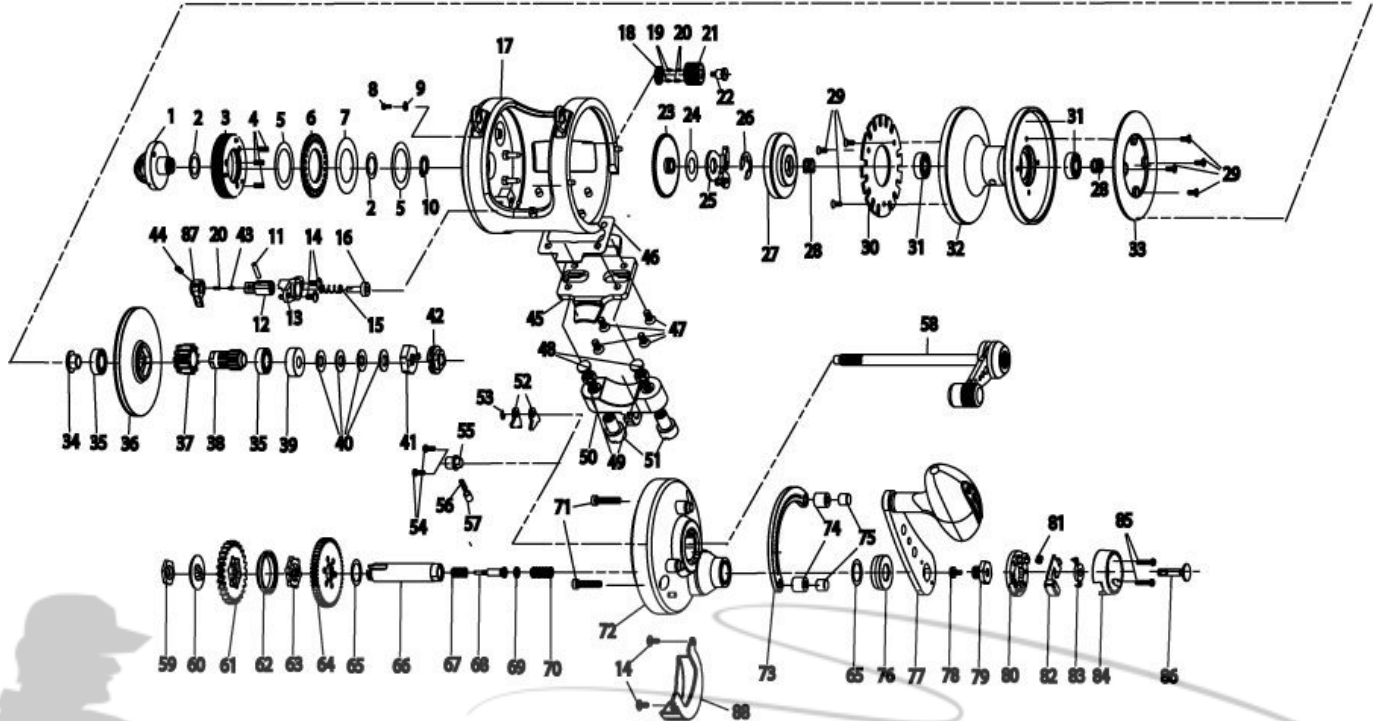

## Aruba ALD30

Quantum Aruba

Key No.	Description	Part No.	Key No.	Description	Part No.
1	Clamp Nut Assembly	JF319-01	45	Reel Foot	KF106-01
2	Clamp Nut Washer	KF121-01	46	Reel Foot Gasket	JF155-01
3	Pre Set Knob Assembly	KF329-01	47	Reel Foot Screw	JF057-01
4	Pre Set Knob Spring	JF096-01	48	Rod Clamp Bolt	JF125-01
5	Pre Set Gear Washer - B	KF038-01	49	Rod Clamp Bolt Holder Nut	JF003-01
6	Pre Set Gear - A	JF029-01	50	Rod Clamp	JF154-01
7	Pre Set Gear Washer - A	JF035-01	51	Rod Clamp Nut	KF003-01
8	Pre Set Knob Locking Screw	KF050-01	52	Anti Reverse Pawl	JF063-01
9	Pre Set Knob Locking Plate	KF010-01	53	E-Clip	NX092-01
10	Clamp Nut Retainer	JF075-01	54	Anti Reverse Spring Holder Screw	BV123-01A
11	Bait Click Acuator Pin	JF102-01	55	Anti Riverse Spring Holder	KF129-01
12	Bait Click Acuator	JF157-01	56	Anti Riverse Spring	JF070-01
13	Bait Click Cam	JF156-01	57	Anti Reverse Spring Post	JF103-01
14	Bait Click Cam Screw	CW107-02	58	Spool Shaft Assembly	KF315-01
15	Bait Click Spring	JF110-01	59	Crank Shaft Nut	KF019-01
16	Bait Click Pawl	JF114-01	60	Spacer - A	JF160-01
17	Frame Assembly	KF301-01	61	Low Speed Drive Gear	JF012-01
18	Pre Set Idle Gear Click Plate	KF113-01	62	Spacer - B	KF160-01
19	Pre Set Idle Gear Click Pin	JF108-01	63	Gear Shifting Plate	JF036-01
20	Pre Set Idle Gear Click Spring	KF070-01	64	High Speed Drive Gear	KF012-01
21	Pre Set Idle Gear	JF112-01	65	Washer	JF032-01
22	Pre Set Idle Gear Screw	KF057-01	66	Crank Shaft	JF008-01
23	Pre Set Gear - B	JF085-01	67	Gear Shifting Plate Spring	KF096-01
24	Drag Stopper Plate Washer	KF032-01	68	Shifting Pin	KF093-01
25	Drag Stopper Plate Assembly	JF310-01	69	Bushing	JF132-01
26	E-Clip	KF020-01	70	Gear Shifting Spring	KF165-01
27	Left Drag Plate Assembly	KF348-01	71	Quadrant Anchor Screw	KF053-01
28	Pressure Release Spring	KF040-01	72	Gear Side Cover Assembly	JF324-01
29	Screw	TW107-02	73	Quadrant	JF152-01
30	Bait Click Ratchet	JF113-01	74	Quadrant Spacer	KF094-01
31	Ball Bearing	KF017-01	75	Quadrant Anchor	KF088-01
32	Spool Assembly	KF321-01	76	Handle Collar	JF081-01
33	Drag Washer	JF045-01	77	Handle Assembly	KF318-01
34	Bushing	JF067-01	78	Button Screw	JF053-01
35	Ball Bearing	CP058-01	79	Handle Nut	KF125-01
36	Right Drag Plate Assembly	JF348-01	80	Handle Nut Retainer	JF034-01
37	Low Speed Pinion Gear	JF011-01	81	Shifting Button Spring	JF071-01
38	High Speed Pinion Gear	KF011-01	82	High Speed Shifting Button Assembly	KF362-01
39	Bearing Pocket	KF067-01	83	Button Cover	JF131-01
40	Drag Spring Washer	JF046-01	84	Handle Nut Cap	JF145-01
41	Drag Cam - B	JF153-01	85	Handle Nut Cap Screw	KF123-01
42	Drag Cam - A	JF028-01	86	Low Speed Shifting Button	JF062-01
43	Bait Click Lever Spring Pin	KF108-01	87	Bait Click Lever	JF109-01
44	Bait Click Lever Screw	JF107-01	88	Gear Cover	N/A