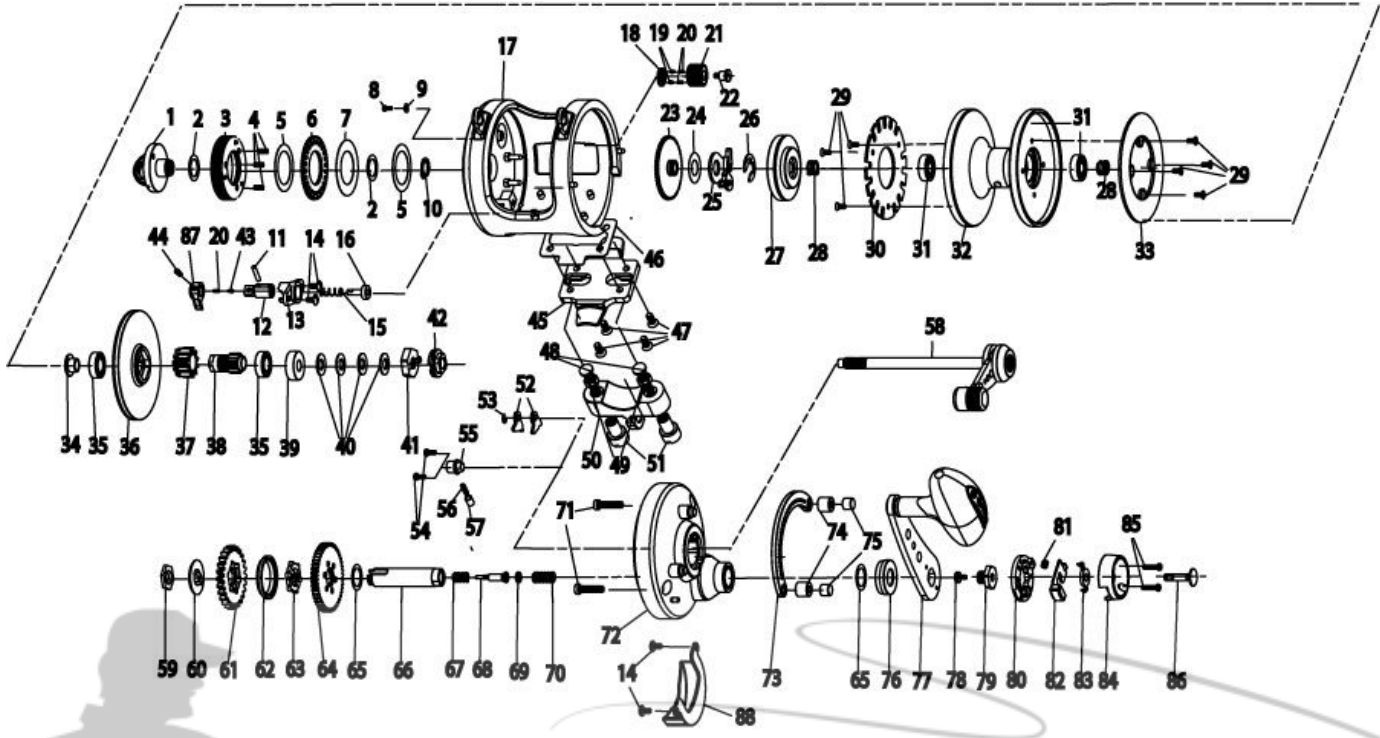

QUANTUM

Aruba ALD20PTsX

Quantum Aruba

Quantum Aruba					
Key No.	Description	Part No.	Key No.	Description	Part No.
1	Clamp Nut Assembly	JF319-01	45	Reel Foot	KF106-01
2	Clamp Nut Washer	KF121-01	46	Reel Foot Gasket	JF155-01
3	Pre Set Knob Assembly	KF329-01	47	Reel Foot Screw	JF057-01
4	Pre Set Knob Spring	JF096-01	48	Rod Clamp Bolt	JF125-01
5	Pre Set Gear Washer - B	KF038-01	49	Rod Clamp Bolt Holder Nut	JF003-01
6	Pre Set Gear - A	JF029-01	50	Rod Clamp	JF154-01
7	Pre Set Gear Washer - A	JF035-01	51	Rod Clamp Nut	KF003-01
8	Pre Set Knob Locking Screw	KF050-01	52	Anti Reverse Pawl	JF063-01
9	Pre Set Knob Locking Plate	KF010-01	53	E-Clip	NX092-01
10	Clamp Nut Retainer	JF075-01	54	Anti Reverse Spring Holder Screw	BV123-01A
11	Bait Click Acuator Pin	JF102-01	55	Anti Reverse Spring Holder	KF129-01
12	Bait Click Acuator	JF157-01	56	Anti Reverse Spring	JF070-01
13	Bait Click Cam	JF156-01	57	Anti Reverse Spring Post	JF103-01
14	Bait Click Cam Screw	CW107-02	58	Spool Shaft Assembly	JF315-20
15	Bait Click Spring	JF110-01	59	Crank Shaft Nut	KF019-01
16	Bait Click Pawl	JF114-01	60	Spacer - A	JF160-01
17	Frame Assembly	JF301-20	61	Low Speed Drive Gear	AF012-01
18	Pre Set Idle Gear Click Plate	KF113-01	62	Spacer - B	KF160-01
19	Pre Set Idle Gear Click Pin	JF108-01	63	Gear Shifting Plate	JF036-01
20	Pre Set Idle Gear Click Spring	KF070-01	64	High Speed Drive Gear	NF012-01
21	Pre Set Idle Gear	JF112-01	65	Washer	JF032-01
22	Pre Set Idle Gear Screw	KF057-01	66	Crank Shaft	JF008-01
23	Pre Set Gear - B	JF085-01	67	Gear Shifting Plate Spring	KF096-01
24	Drag Stopper Plate Washer	KF032-01	68	Shifting Pin	KF093-01
25	Drag Stopper Plate Assembly	JF310-01	69	Bushing	JF132-01
26	E-Clip	KF020-01	70	Gear Shifting Spring	KF165-01
27	Left Drag Plate Assembly	KF348-01	71	Quadrant Anchor Screw	KF053-01
28	Pressure Release Spring	KF040-01	72	Gear Side Cover Assembly	JF324-20
29	Screw	TW107-02	73	Quadrant	JF152-01
30	Bait Click Ratchet	JF113-01	74	Quadrant Spacer	KF094-01
31	Ball Bearing	KF017-01	75	Quadrant Anchor	KF088-01
32	Spool Assembly	JF321-01	76	Handle Collar	JF081-01
33	Drag Washer	JF045-01	77	Handle Assembly	KF318-01
34	Bushing	JF067-01	78	Button Screw	JF053-01
35	Ball Bearing	CP058-01	79	Handle Nut	KF125-01
36	Right Drag Plate Assembly	JF348-01	80	Handle Nut Retainer	JF034-01
37	Low Speed Pinion Gear	JF011-01	81	Shifting Button Spring	JF071-01
38	High Speed Pinion Gear	KF011-01	82	High Speed Shifting Button Assembly	KF362-01
39	Bearing Pocket	KF067-01	83	Button Cover	JF131-01
40	Drag Spring Washer	JF046-01	84	Handle Nut Cap	JF145-01
41	Drag Cam - B	JF153-01	85	Handle Nut Cap Screw	KF123-01
42	Drag Cam - A	JF028-01	86	Low Speed Shifting Button	JF062-01
43	Bait Click Lever Spring Pin	KF108-01	87	Bait Click Lever	JF109-01
44	Bait Click Lever Screw	JF107-01	88	Gear Cover	JF143-01