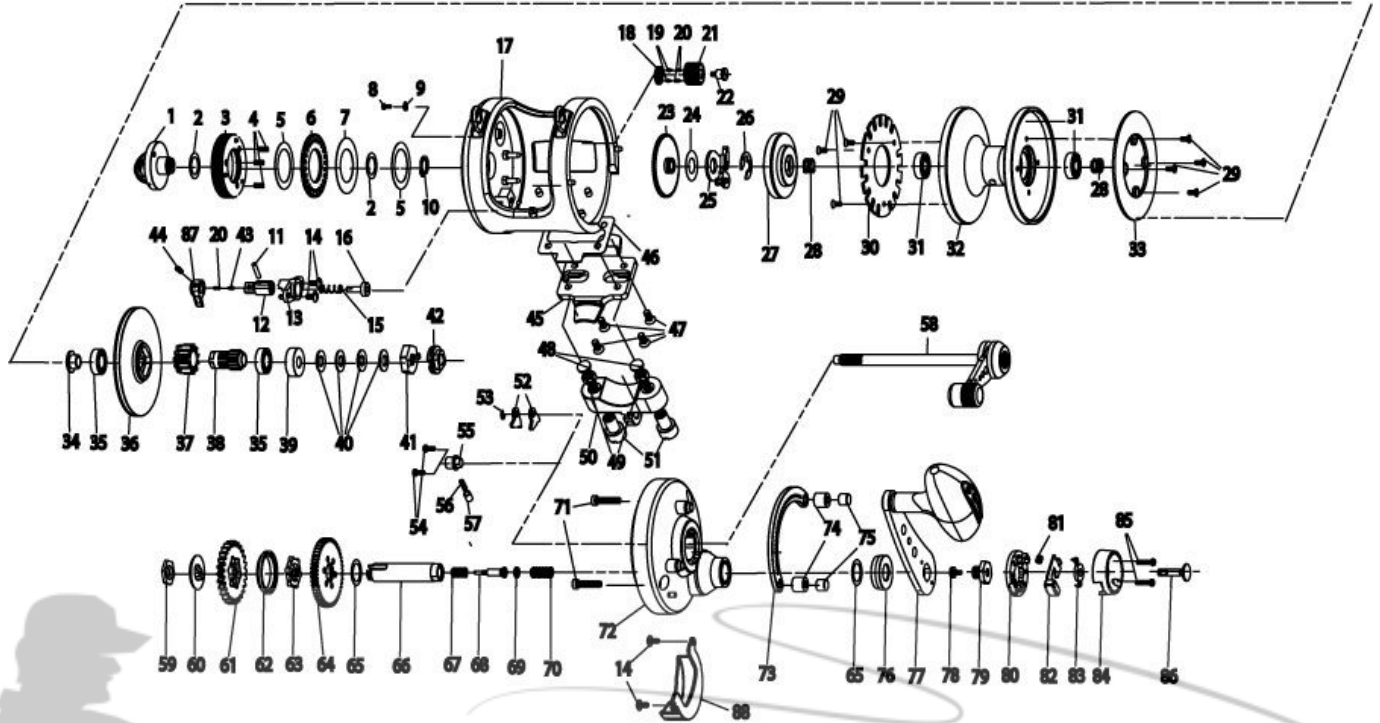

QUANTUM

Aruba ALD20

Quantum Aruba

Key No.	Description	Part No.	Key No.	Description	Part No.
1	Clamp Nut Assembly	JF319-01	45	Reel Foot	KF106-01
2	Clamp Nut Washer	KF121-01	46	Reel Foot Gasket	JF155-01
3	Pre Set Knob Assembly	KF329-01	47	Reel Foot Screw	JF057-01
4	Pre Set Knob Spring	JF096-01	48	Rod Clamp Bolt	JF125-01
5	Pre Set Gear Washer - B	KF038-01	49	Rod Clamp Bolt Holder Nut	JF003-01
6	Pre Set Gear - A	JF029-01	50	Rod Clamp	JF154-01
7	Pre Set Gear Washer - A	JF035-01	51	Rod Clamp Nut	KF003-01
8	Pre Set Knob Locking Screw	KF050-01	52	Anti Reverse Pawl	JF063-01
9	Pre Set Knob Locking Plate	KF010-01	53	E-Clip	NX092-01
10	Clamp Nut Retainer	JF075-01	54	Anti Reverse Spring Holder Screw	BV123-01A
11	Bait Click Acuator Pin	JF102-01	55	Anti Reverse Spring Holder	KF129-01
12	Bait Click Acuator	JF157-01	56	Anti Reverse Spring	JF070-01
13	Bait Click Cam	JF156-01	57	Anti Reverse Spring Post	JF103-01
14	Bait Click Cam Screw	CW107-02	58	Spool Shaft Assembly	JF315-01
15	Bait Click Spring	JF110-01	59	Crank Shaft Nut	KF019-01
16	Bait Click Pawl	JF114-01	60	Spacer - A	JF160-01
17	Frame Assembly	JF301-01	61	Low Speed Drive Gear	JF012-01
18	Pre Set Idle Gear Click Plate	KF113-01	62	Spacer - B	KF160-01
19	Pre Set Idle Gear Click Pin	JF108-01	63	Gear Shifting Plate	JF036-01
20	Pre Set Idle Gear Click Spring	KF070-01	64	High Speed Drive Gear	KF012-01
21	Pre Set Idle Gear	JF112-01	65	Washer	JF032-01
22	Pre Set Idle Gear Screw	KF057-01	66	Crank Shaft	JF008-01
23	Pre Set Gear - B	JF085-01	67	Gear Shifting Plate Spring	KF096-01
24	Drag Stopper Plate Washer	KF032-01	68	Shifting Pin	KF093-01
25	Drag Stopper Plate Assembly	JF310-01	69	Bushing	JF132-01
26	E-Clip	KF020-01	70	Gear Shifting Spring	KF165-01
27	Left Drag Plate Assembly	KF348-01	71	Quadrant Anchor Screw	KF053-01
28	Pressure Release Spring	KF040-01	72	Gear Side Cover Assembly	JF324-01
29	Screw	TW107-02	73	Quadrant	JF152-01
30	Bait Click Ratchet	JF113-01	74	Quadrant Spacer	KF094-01
31	Ball Bearing	KF017-01	75	Quadrant Anchor	KF088-01
32	Spool Assembly	JF321-01	76	Handle Collar	JF081-01
33	Drag Washer	JF045-01	77	Handle Assembly	KF318-01
34	Bushing	JF067-01	78	Button Screw	JF053-01
35	Ball Bearing	CP058-01	79	Handle Nut	KF125-01
36	Right Drag Plate Assembly	JF348-01	80	Handle Nut Retainer	JF034-01
37	Low Speed Pinion Gear	JF011-01	81	Shifting Button Spring	JF071-01
38	High Speed Pinion Gear	KF011-01	82	High Speed Shifting Button Assembly	KF362-01
39	Bearing Pocket	KF067-01	83	Button Cover	JF131-01
40	Drag Spring Washer	JF046-01	84	Handle Nut Cap	JF145-01
41	Drag Cam - B	JF153-01	85	Handle Nut Cap Screw	KF123-01
42	Drag Cam - A	JF028-01	86	Low Speed Shifting Button	JF062-01
43	Bait Click Lever Spring Pin	KF108-01	87	Bait Click Lever	JF109-01
44	Bait Click Lever Screw	JF107-01	88	Gear Cover	N/A