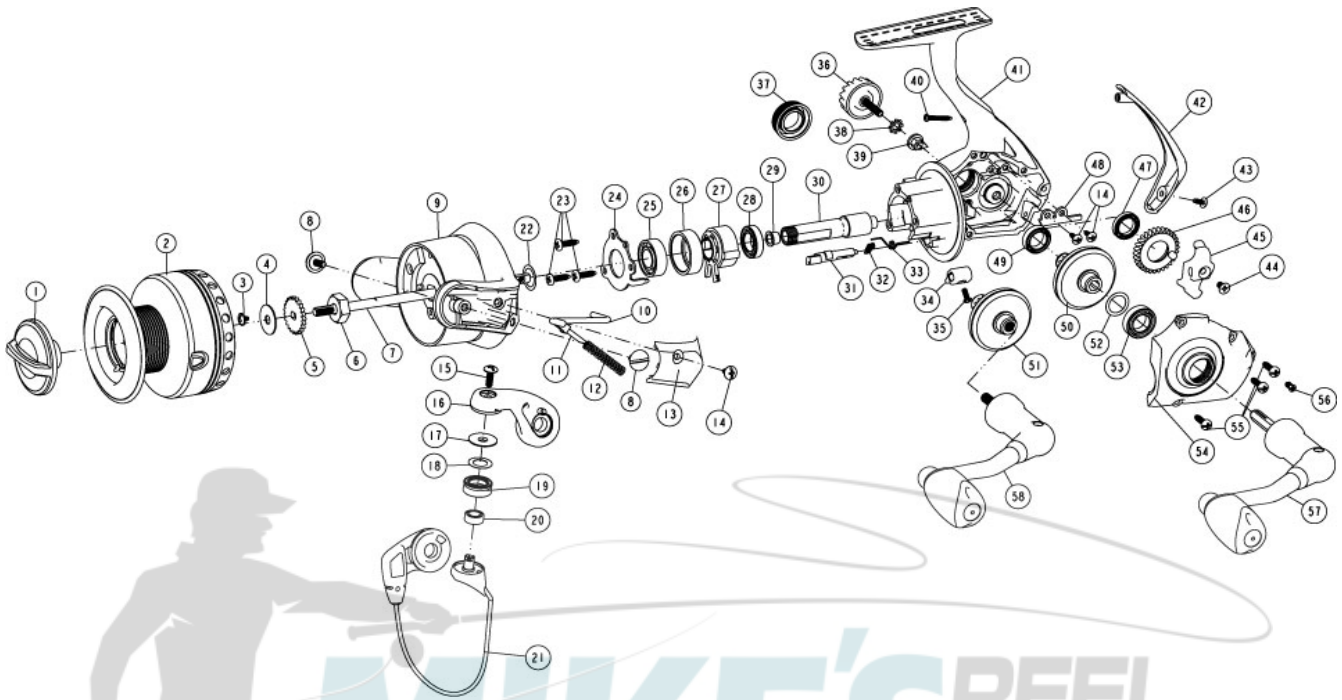

QUANTUM[®]

AN40F

Quantum AN40F Spinning Reel Part List

Key #	Description	Qty.	Part No.	Key #	Description	Qty.	Part No.
1	Drag Knob Assembly	1	BAA332-02	29	Pinion Bushing	1	BAA213-01
2	Spool Assembly	1	DAA320-02	30	Pinion	1	DAA011-01
3	Rotor Nut Lock Screw	1	BAA094-01	31	Stopper Cam	1	BAA090-01
4	Spool Adjust Washer	1	BAA030-01	32	Clutch Spring	1	BAA216-01
5	Click Gear	1	BAA094-01	33	Stopper Cam Spring	1	BAA089-01
6	Rotor Nut	1	BAA006-01	34	Stopper Lever	1	BAA059-01RW
7	Main Shaft	1	BAA015-01	35	Stopper Lever Screw	1	BAA135-01
8	Arm Lever Screw	2	BAA042-01	36	Handle Screw Assembly	1	BAA373-01
9	Rotor	1	DAA009-02	38	Toothed Lock Washer	1	BAA075-01
10	Kick Lever	1	DAA019-01	39	Handle Screw Holder	1	BAA138-01
11	Actuator	1	DAA031-01	40	Rear Cap Screw (Front)	1	CAA168-01
12	Actuator Spring	1	DAA022-01	41	Body Assembly	1	DAA301-02
13	Arm Lever Cover	1	DAA087-01	42	Body Rear Cap	1	DAA140-01
14	Arm Lever Cover Screw	3	BAA077-01	43	Tapping Screw	1	CAA094-01
15	Line Roller Screw	1	BAA108-01	44	Main Shaft Screw	1	BAA100-01
16	Arm Lever	1	DAA007-02	45	O/S Slider	1	DAA025-01
17	Line Roller Collar	1	DAA102-01	46	O/S Gear	1	DAA053-01
18	Line Roller Washer	1	BAA102-01	47	O/S Gear Ball Bearing	1	BAA158-01
19	Line Roller	1	DAA004-01	48	O/S Slider Retainer	1	DAA078-01
20	Line Roller Ball Bearing	1	GH202-01	49	Body Ball Bearing	1	BAA157-01
21	Bail Assembly	1	DAA346-01	50	Drive Gear	1	CAA012-01
22	Rotor Adjust Washer	1	BAA105-01	52	Drive Gear Adjust Washer	1	BAA105-01
23	Tapping Screw (Flat head)	3	CAA057-01	53	Side Cover Ball Bearing	1	CAA157-01
24	Clutch Stack Retainer	1	CAA040-01	54	Side Cover Assembly	1	DAA323-02
25	Clutch Retainer Ball Bearing	1	CAA028-01	55	Side Cover Screw	3	BAA085-01
26	Clutch Bearing Adapter	1	BAA190-01	56	Side Cover Screw (Flat head)	1	DAA057-01
27	Clutch Unit	1	BAA363-01	57	Handle Assembly	1	DAA418-02
28	Pinion Ball Bearing	1	BAA028-01				