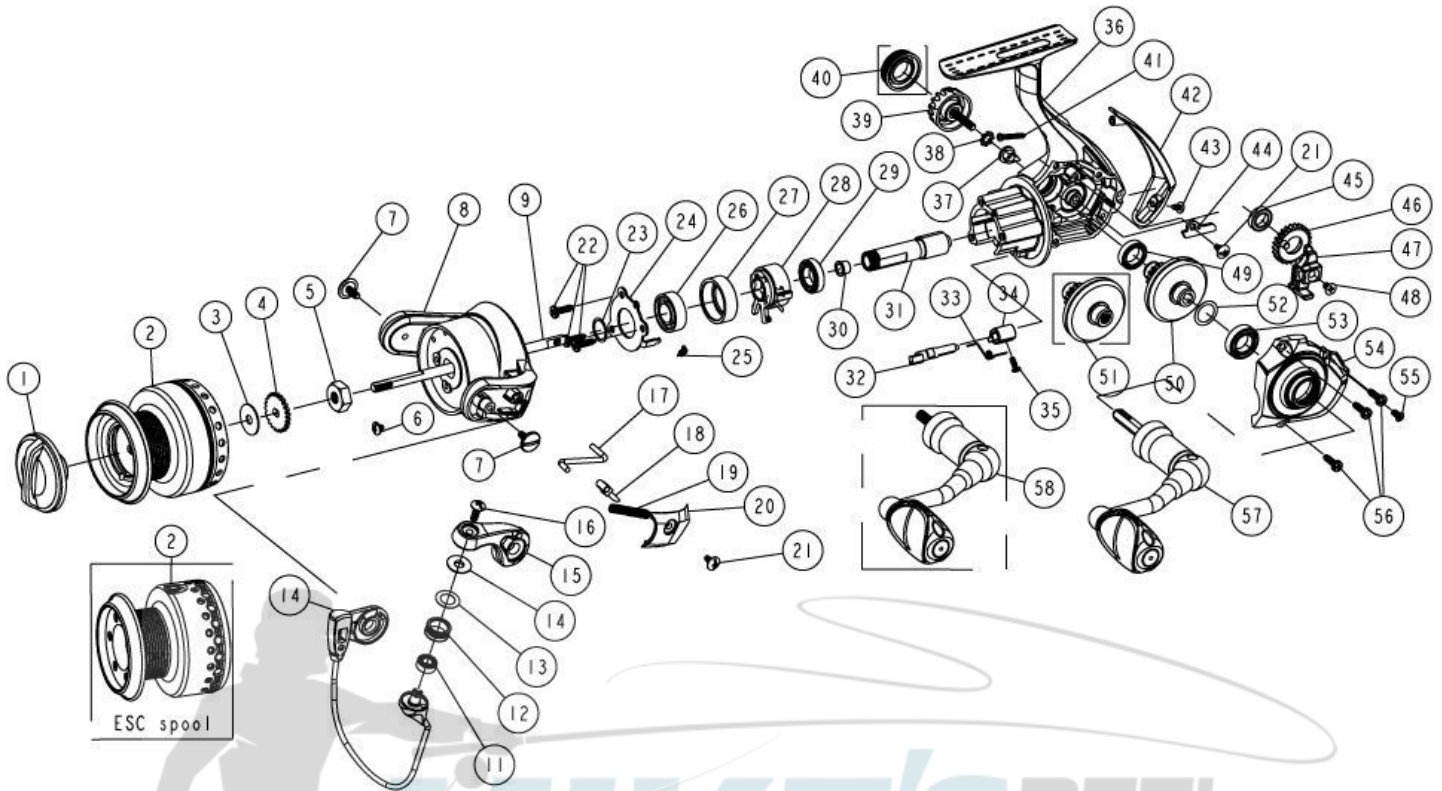

QUANTUM[®]

AN30F

Quantum AN30F Spinning Reel Part List

Key #	Description	Part No.	Key #	Description	Part No.
1	Drag Knob Assembly	BAA332-02	30	Pinion Bushing	BAA213-01
2	Spool Assembly	CAA320-02	31	Pinion	BAA011-01
3	Spool Adjust Washer	BAA030-01	32	Stopper Cam	BAA090-01
4	Click Gear	BAA037-01	33	Stopper Cam Spring	BAA089-01
5	Rotor Nut	BAA006-01	34	Stopper Lever	BAA059-01RW
6	Rotor Nut Lock Screw	BAA094-01	35	Stopper Lever Screw	BAA135-01
7	Arm Lever Screw	BAA042-01	36	Body Assembly	BAA301-03
8	Rotor	CAA009-02	37	Handle Screw Holder	BAA138-01
9	Main Shaft	BAA015-01	38	Toothed lock washer	BAA075-01
10	Bail Assembly	CAA346-01	39	Handle Screw Assembly	BAA373-01
11	Line Roller Ball Bearing	GH202-01	40	Handle Screw Assembly	N/A
12	Line Roller	BAA004-01	41	Rear Cap Screw (Front)	CAA168-01
13	Line Roller Washer	BAA102-01	42	Body Rear Cap	BAA140-01
14	Line Roller Collar	CAA102-01	43	Tapping Screw	CAA094-01
15	Arm Lever	BAA007-02	44	O/S Slider Retainer	BAA078-01
16	Line Roller Screw	BAA108-01	45	O/S Gear Ball Bearing	BAA158-01
17	Kick Lever	CAA019-01	46	O/S Gear	BAA053-01
18	Acuator	BAA031-01	47	O/S Slider	BAA025-01
19	Actuator Spring	BAA022-01	48	Main Shaft Screw	BAA100-01
20	Arm Lever Cover	CAA087-01	49	Body Ball Bearing	BAA157-01
21	Arm Lever Cover Screw	BAA077-01	50	Drive Gear	N/A
22	Tapping Screw (Flat head)	CAA057-01	51	Drive Gear	CAA012-01
23	Rotor Adjust Washer	BAA110-01	52	Drive Gear Adjust Wahser	BAA105-01
24	Clutch Stack Retainer	CAA040-01	53	Side Cover Ball Bearing	CAA157-01
25	Clutch Spring	BAA216-01	54	Side Cover Assembly	BAA323-02
26	Clutch Retainer Ball Bearing	CAA028-01	55	Side Cover Screw (Flat head)	BAA057-01
27	Clutch Bearing Adapter	BAA190-01	56	Side Cover Screw	BAA085-01
28	Clutch Unit	BAA363-01	57	Handle Assembly	BAA418-04
29	Pinion Ball Bearing	BAA028-01	58	Handle Assembly	N/A