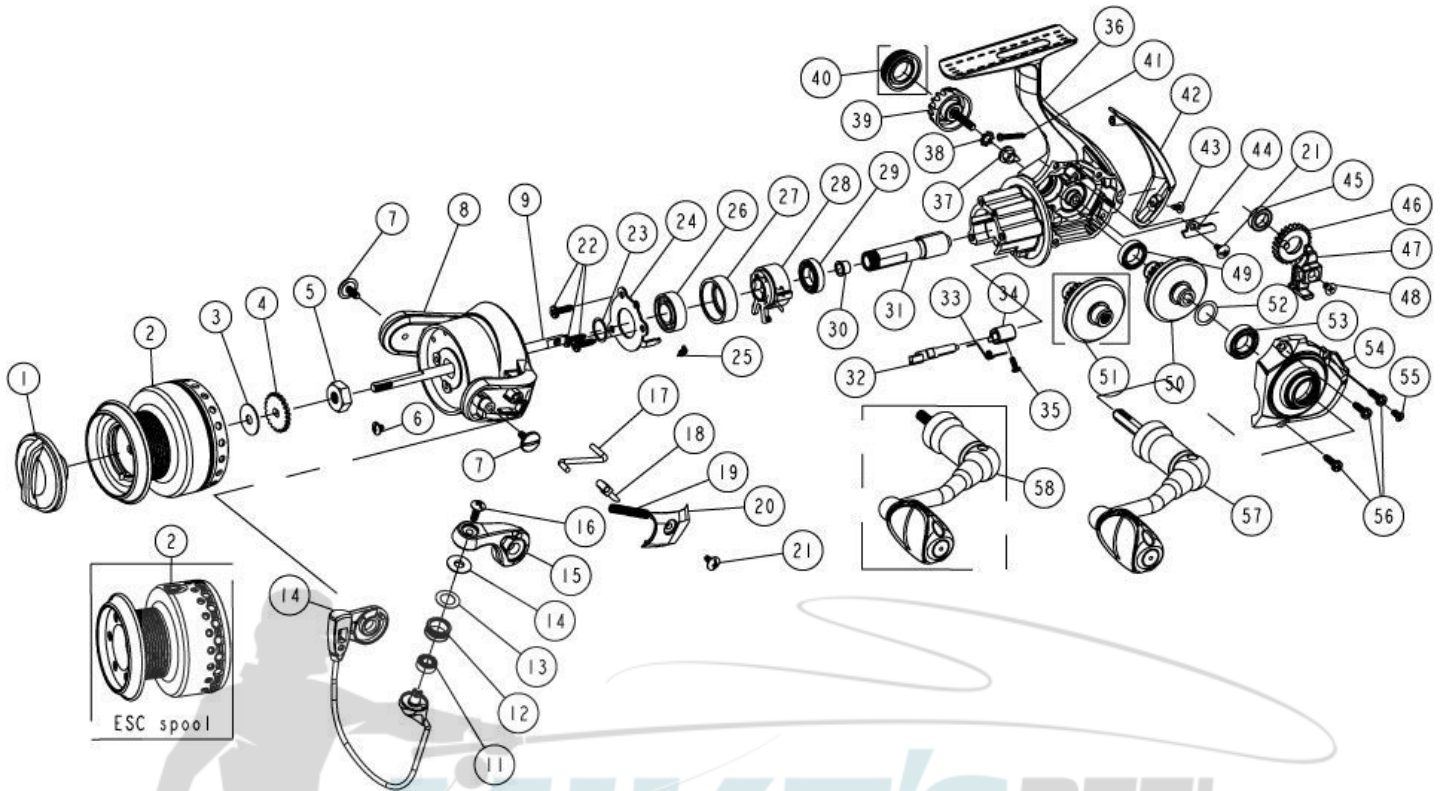

# QUANTUM<sup>®</sup>

## AN20F

**Quantum AN20F Spinning Reel Part List**

Key #	Description	Part No.	Key #	Description	Part No.
1	Drag Knob Assembly	BAA332-02	30	Pinion Bushing	BAA213-01
2	Spool Assembly	BAA320-02	31	Pinion	BAA011-01
3	Spool Adjust Washer	BAA030-01	32	Stopper Cam	BAA090-01
4	Click Gear	BAA037-01	33	Stopper Cam Spring	BAA089-01
5	Rotor Nut	BAA006-01	34	Stopper Lever	BAA059-01RW
6	Rotor Nut Lock Screw	BAA094-01	35	Stopper Lever Screw	BAA135-01
7	Arm Lever Screw	BAA042-01	36	Body Assembly	BAA301-02
8	Rotor	BAA009-02	37	Handle Screw Holder	BAA138-01
9	Main Shaft	BAA015-01	38	Toothed lock washer	BAA075-01
10	Bail Assembly	BAA346-01	39	Handle Screw Assembly	BAA373-01
11	Line Roller Ball Bearing	GH202-01	40	Handle Screw Assembly	N/A
12	Line Roller	BAA004-01	41	Rear Cap Screw (Front)	CAA168-01
13	Line Roller Washer	BAA102-01	42	Body Rear Cap	BAA140-01
14	Line Roller Collar	CAA102-01	43	Tapping Screw	CAA094-01
15	Arm Lever	BAA007-02	44	O/S Slider Retainer	BAA078-01
16	Line Roller Screw	BAA108-01	45	O/S Gear Ball Bearing	BAA158-01
17	Kick Lever	BAA019-01	46	O/S Gear	BAA053-01
18	Acuator	BAA031-01	47	O/S Slider	BAA025-01
19	Actuator Spring	BAA022-01	48	Main Shaft Screw	BAA100-01
20	Arm Lever Cover	BAA087-01	49	Body Ball Bearing	BAA157-01
21	Arm Lever Cover Screw	BAA077-01	50	Drive Gear	N/A
22	Tapping Screw (Flat head)	CAA057-01	51	Drive Gear	CAA012-01
23	Rotor Adjust Washer	BAA110-01	52	Drive Gear Adjust Wahser	BAA105-01
24	Clutch Stack Retainer	CAA040-01	53	Side Cover Ball Bearing	CAA157-01
25	Clutch Spring	BAA216-01	54	Side Cover Assembly	BAA323-02
26	Clutch Retainer Ball Bearing	CAA028-01	55	Side Cover Screw (Flat head)	BAA057-01
27	Clutch Bearing Adapter	BAA190-01	56	Side Cover Screw	BAA085-01
28	Clutch Unit	BAA363-01	57	Handle Assembly	BAA418-04
29	Pinion Ball Bearing	BAA028-01	58	Handle Assembly	N/A