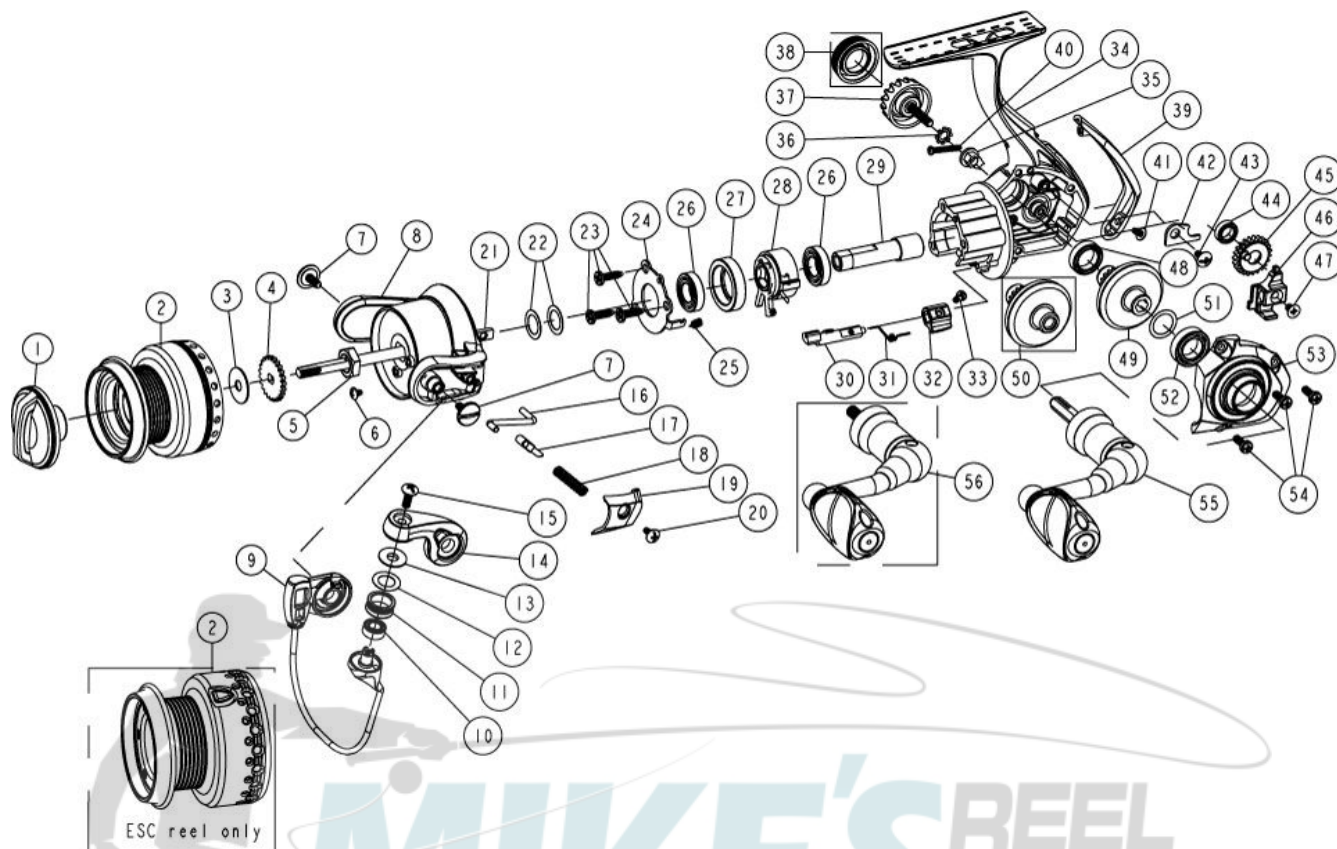

# QUANTUM<sup>®</sup>

## AN10F

**Quantum AN10F Spinning Reel Part List**

Key #	Description	Part No.	Key #	Description	Part No.
1	Drag Knob Assembly	AAA332-02	28	Clutch Unit	AAA363-01
2	Spool Aassembly	AAA320-02	29	Pinion	AAA011-01
3	Spool Adjust Washer	BAA030-01	30	Stopper Cam	BAA090-01
4	Click Gear	BAA037-01	31	Stopper Cam Spring	AAA089-01
5	Rotor Nut	AAA006-01	32	Stopper Lever	BAA059-01RW
6	Rotor Nut Lock Screw	BAA094-01	33	Stopper Lever Screw	BAA135-01
7	Arm Lever Screw	BAA042-01	34	Body Assembly	AAA301-02
8	Rotor	AAA009-02	35	Handle Screw Holder	BAA138-01
9	Bail Assembly	AAA346-01	36	Toothed lock washer	BAA075-01
10	Line Roller Ball Bearing	GH202-01	37	Handle Screw Assembly	BAA373-01
11	Line Roller	BAA004-01	39	Body Rear Cap	AAA140-01
12	Line Roller Washer	BAA102-01	40	Rear Cap Screw (Front)	CAA168-01
13	Line Roller Collar	CAA102-01	41	Tapping Screw	CAA094-01
14	Arm Lever	AAA007-02	42	O/S Slider Retainer	AAA078-01
15	Line Roller Screw	BAA108-01	43	Screw	BAA077-01
16	Kick Lever	AAA019-01	44	O/S Gear Ball Bearing	CT157-02
17	Acuator	AAA031-01	45	O/S Gear	AAA053-01
18	Actuator Spring	AAA022-01	46	O/S Slider	AAA025-01
19	Arm Lever Cover	AAA087-01	47	Main Shaft Screw	BAA100-01
20	Arm Lever Cover Screw	CW125-01	48	Body Ball Bearing	BAA157-01
21	Main Shaft	AAA015-01	50	Drive Gear	AAA014-01
22	Rotor Adjust Washer	AAA110-01	51	Drive Gear Adjust Wahser	BAA105-01
23	Tapping Screw (Flat head)	CAA057-01	52	Side Cover Ball Bearing	CAA157-01
24	Clutch Stack Retainer	AAA040-01	53	Side Cover Assembly	AAA323-02
25	Clutch Spring	AAA216-01	54	Side Cover Screw	AAA057-01
26	Clutch Retainer Ball Bearing	AAA028-01	55	Handle Assembly	AAA418-02
27	Clutch Bearing Adapter	AAA190-01			