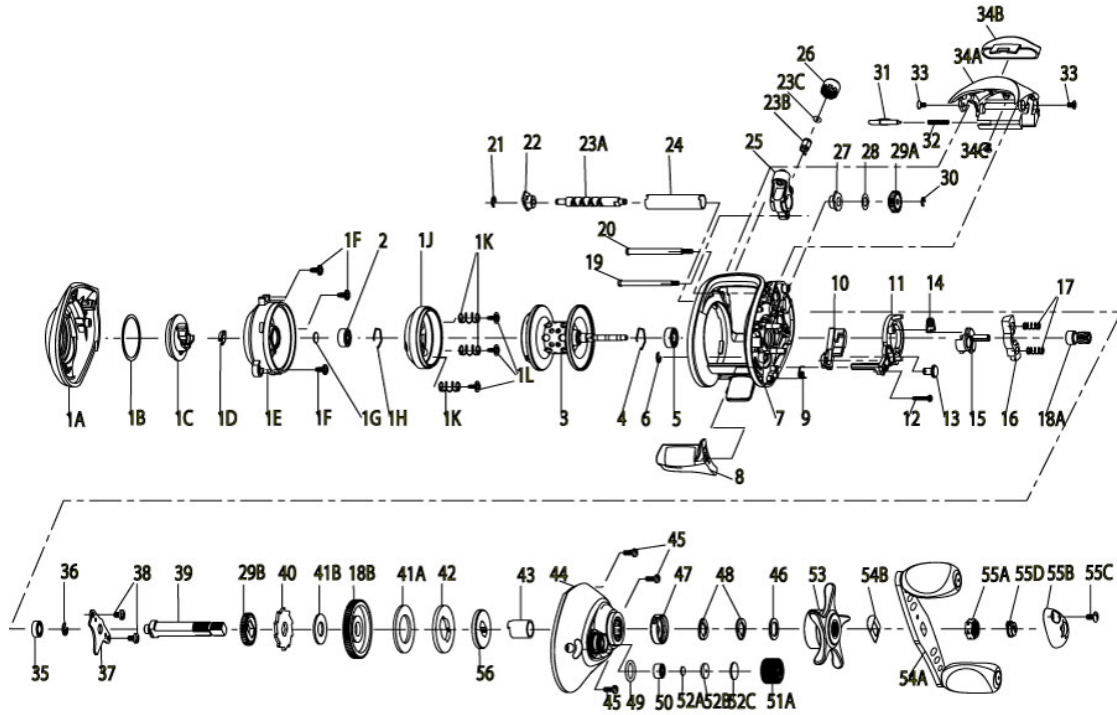

QUANTUM[®]

AC500PTs

For Parts and Service
 Call 1-888-404-1119
 www.mikesreelrepair.com

Quantum New AC500PTs Bait Cast Reel Part List					
Key #	Description	Part No.	Key #	Description	Part No.
1	Palm Side Cover Kit include 1A - Palm Side Covoer Assembly 1B - Centrifugal Dial Washer 1C - Centrifugal Dial 1D - Centrifugal Dial Spring 1E - Spool Cover 1F - Spool Cover Screw 1G - Spool Shaft Washer 1H - Clip Ring 1J - Brake Ring Assembly 1K - Brake Ring Slider Spring 1L - Spool Cover Screw 2 - Spool Shaft Bearing (Palm)	YX4023-06	30	E-Clip	NX090-01
2	Palm Side Spool Shaft Bearing	QV017-01	31	Palm Side Cover Locking Lever	YX119-02
3	Spool Assembly	TX321-03	32	Palm Side Cover Locking Spring	ZW096-01
4	Clip Ring	EX080-01	33	Hood Screw	HX107-02
5	Gear Side Spool Shaft Bearing	EX017-02	34	Hood Kit include 34A - Hood 34B - Front Support 34C - Front Support Screw	YX4027-02
6	E-Clip	NX092-01	35	Crank Shaft Bearing - Lower	SW017-01
7	Frame	YX001-04	36	E-Clip	QW120-01
8	ThumbBar	YX009-01	37	Crank Shaft Retainer	GX002-01
9	Kick Lever Spring	GX097-01	38	Crank Sahft Retainer Screw	JX107-02
10	Kick Lever	YX077-02	39	Crank Shaft	GX008-05
11	Release Slider	YX039-01	40	Trip Ratchet	EX083-01
12	Thumb Bar Screw	ZW053-01	41	Drag Disc Kit include 41A - Drag Disc 41B - Trip Ratchet Washer	HV4059-01
13	Release Slider Guide Pin	YX102-02	42	Drag Key Washer	MX045-01
14	Release Slider Spring	YV104-01	43	One Way Bearing Sleeve	HV052-01
16	Pinion Yoke	GX025-01	44	Gear Side Cover Assembly	YV324-01
17	Yoke Spring	GX040-01	45	Gear Side Cover Screw	BV123-03
18	Gear Kit include 18A - Pinion Gear Assembly 18B - Drive Gear	YX4011-01	46	Star Drag Washer	ZW032-03
19	Stablizer Bar - "B"	SX061-02	47	Drag Click Spring Assembly	YX4114-01
20	Stablizer Bar - "A"	YX061-03	48	Spring "D" Washer	JX046-01
21	E-Clip	NX092-01	49	Tension Knob O-Ring	QW101-01
22	Palm Side Worm Shaft Bushing	GX067-01	50	Tension Knob Bearing	SW117-01
23	Worm Shaft Kit Include 23A - Worm Sahft 23B - Line Guide Pawl 23C - Carrier Washer	HV4072-03	51	Tension Knob Kit include 51A - Spool Tension Knob Assem 52 - Spool Tension Washer Kit	CX4033-02
24	Worm Shaft Guide	YX016-01	52	Spool Tension Washer Kit Include 52A - Spool Tension Washer 52B - Spool Tension Collar 52C - Spool Cushion Washer	QW4032-01
25	Line Guide Carrier	YX047-02	53	Star Drag Assembly	YX355-01
26	Line Guide Carrier Screw	ZW007-02	54	Handle Kit include 54A - Handle Assembly 54B - Handle Washer 55 - Handle Nut Kit	YX4018-04
27	Gear Side Worm Shaft Bushing	HV068-01	55	Handle Nut Kit include 55A - Handle Nut 55B - Handle Nut Cap 55C - Handle Nut Cap Screw 55D - Indicator	QW4003-05
28	Worm Shaft Washer	EX035-01	56	Drag Link	GX036-01
29	O/S Gear Kit include 29A - O/S Pinion Gear 29B - O/S Drive Gear	GX4085-01			