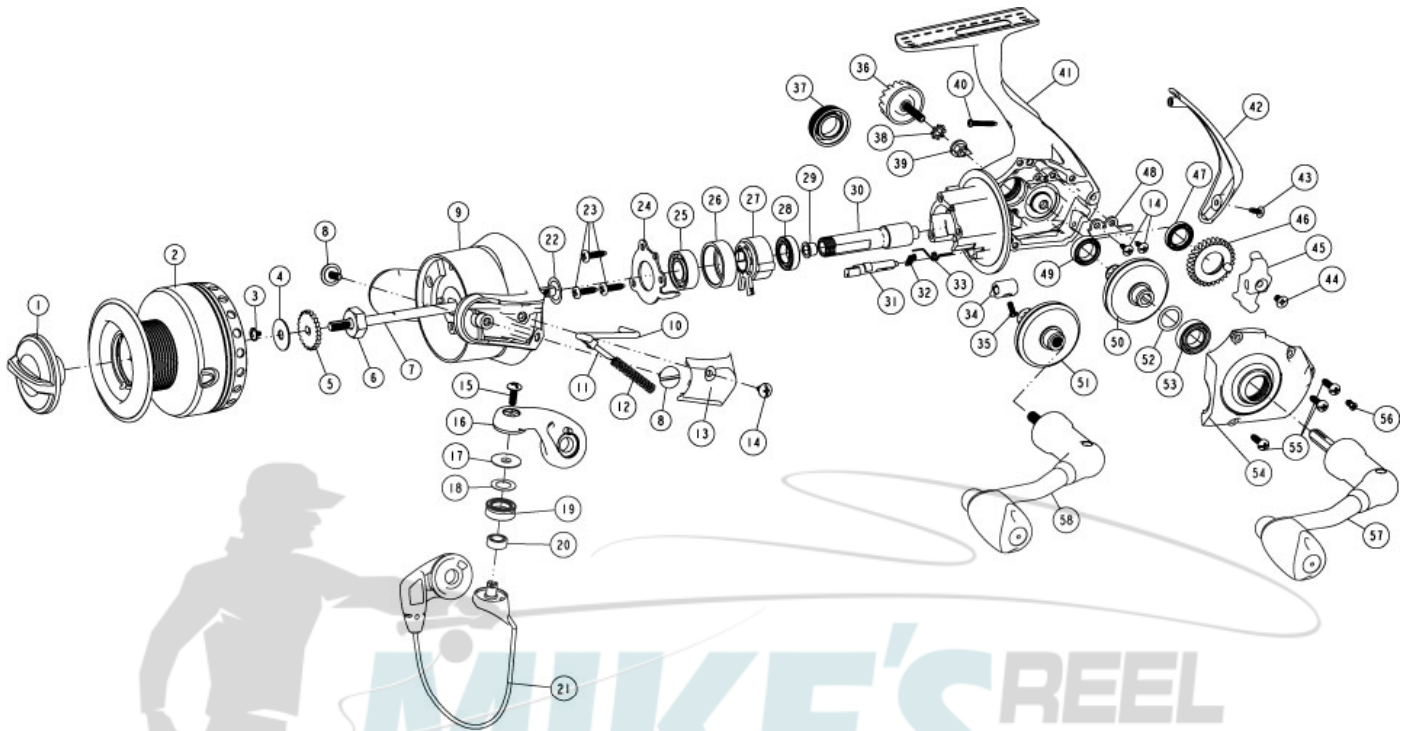

# QUANTUM<sup>®</sup>

## AC40PTi

Quantum AC40PTi Spinning Reel Part List

Key #	Description	Qty.	Part No.	Key #	Description	Qty.	Part No.
1	Drag Knob Assembly	1	BAA332-01	28	Pinion Ball Bearing	1	BAA028-01
2	Spool Assembly	1	DAA320-01	29	Pinion Bushing	1	BAA213-01
3	Rotor Nut Lock Screw	1	BAA094-01	30	Pinion	1	DAA011-01
4	Spool Adjust Washer	1	BAA030-01	31	Stopper Cam	1	BAA090-01
5	Click Gear	1	BAA094-01	32	Clutch Spring	1	BAA216-01
6	Rotor Nut	1	BAA006-01	33	Stopper Cam Spring	1	BAA089-01
7	Main Shaft	1	BAA015-01	34	Stopper Lever	1	BAA059-01
8	Arm Lever Screw	2	BAA042-01	35	Stopper Lever Screw	1	BAA135-01
9	Rotor	1	DAA009-01	37	Handle Screw Assembly	1	BAA354-01
10	Kick Lever	1	DAA019-01	40	Rear Cap Screw (Front)	1	CAA168-01
11	Acuator	1	DAA031-01	41	Body Assembly	1	DAA301-01
12	Actuator Spring	1	DAA022-01	42	Body Rear Cap	1	DAA140-01
13	Arm Lever Cover	1	DAA087-01	43	Tapping Screw	1	CAA094-01
14	Arm Lever Cover Screw	3	BAA077-01	44	Main Shaft Screw	1	BAA100-01
15	Line Roller Screw	1	BAA108-01	45	O/S Slider	1	DAA025-01
16	Arm Lever	1	DAA007-01	46	O/S Gear	1	DAA053-01
17	Line Roller Collar	1	DAA102-01	47	O/S Gear Ball Bearing	1	BAA158-01
18	Line Roller Washer	1	BAA102-01	48	O/S Slider Retainer	1	DAA078-01
19	Line Roller	1	DAA004-01	49	Body Ball Bearing	1	BAA157-01
20	Line Roller Ball Bearing	1	GH202-01	51	Drive Gear	1	BAA012-01
21	Bail Assembly	1	DAA347-01	52	Drive Gear Adjust Wahser	1	BAA105-01
22	Rotor Adjust Washer	1	BAA105-01	53	Side Cover Ball Bearing	1	CAA157-01
23	Tapping Screw (Flat head)	3	CAA057-01	54	Side Cover Assembly	1	DAA323-01
24	Clutch Stack Retainer	1	CAA040-01	55	Side Cover Screw	3	BAA085-01
25	Clutch Retainer Ball Bearing	1	CAA028-01	56	Side Cover Screw (Flat head)	1	DAA057-01
26	Clutch Bearing Adapter	1	BAA190-01	58	Handle Assembly	1	DAA418-01
27	Clutch Unit	1	BAA363-01				