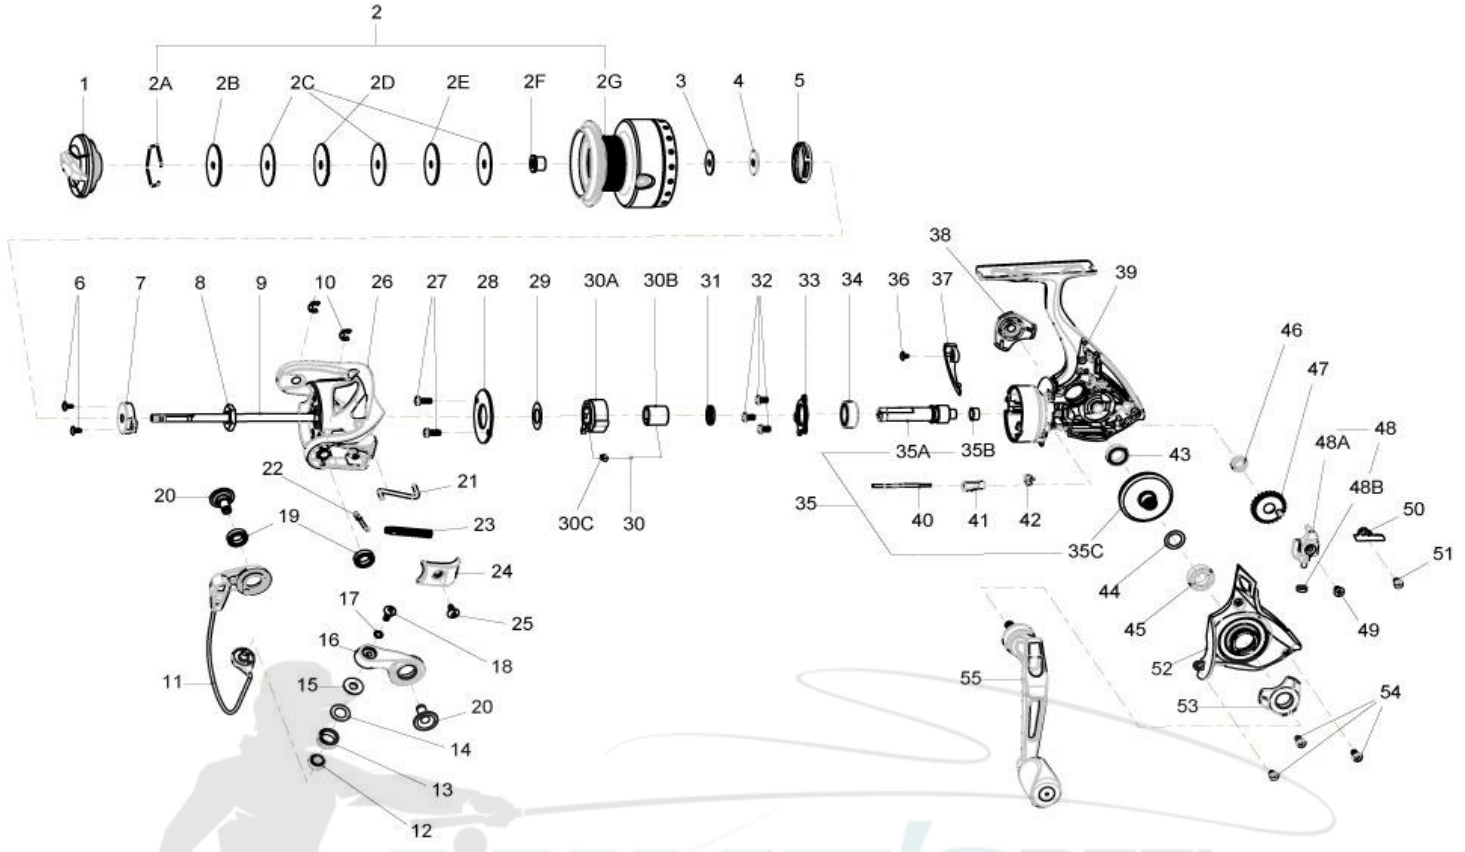

## AC30PTiA

Quantum AC30PTiA Spinning Reel Part List

Key #	Description	Part No.	Qty.	Key #	Description	Part No.	Qty.
1	Drag Knob Assembly	WAB332-01	1	30	One Way Clutch Kit	WAB463-01	1
2	Spool Kit	XAB421-03	1	30A	One Way Clutch	EAB063-01	1
	2A - Retaining Ring	RQ038-01	1	30B	Clutch Sleeve	AAB139-01	1
	2B - Drag Washer "D"	RQ080-02	1	30C	Coil Spring	WAB216-01	1
	2C - Drag Washer "B"	RQ033-01	3	31	Spacer	WAB056-01	1
	2D - Drag Washer "A"	PG081-01	1	32	Screw - Retainer	TK057-01	3
	2E - Drag Washer "D"	RQ080-01	1	33	Retainer - Pinion Ball Bearing	WAB078-01	1
	2F - Ball Bearing	PG027-01	1	34	Ball Bearing - Pinion	BH028-01	1
	2G - Spool Assembly	XAB321-03	1	35	Gear Kit	WAB412-02	1
3	Spool Adjust Washer	PG030-01	1	35A	Pinion	WAB011-02	1
4	Washer - Spool	PG080-01	1	35B	Bushing	RQ141-03	1
5	Spool Click unit	RG4114-01	1	35C	Drive Gear	QT012-01	1
6	Screw	RQ094-01	2	36	Screw - Trip Bumper	WAB077-01	1
7	Bushing - Main Shaft	RQ214-01	1	37	Trip Bumper	AAB119-02	1
8	Nut - Rotor	SH006-01	1	38	Dust Cap	XAB054-02	1
9	Main Shaft	WAB015-02	1	39	Body Assembly	WAB301-03	1
10	E-Clip	GH034-01	2	40	Cam - A/R Lever	WAB090-01	1
11	Bail Assembly	XAB347-03	1	41	A/R Lever	WAB059-01	1
12	Ball Bearing - Line Roller	GH202-01	1	42	Leaf Spring - A/R Lever	WAB089-01	1
13	Line Roller	PQ004-03	1	43	Ball Bearing - Body	CH027-01	1
14	Washer - Line Roller	PQ102-51	1	44	Washer - Drive Gear	PG105-02	1
15	Collar - Line Roller	PQ102-01	1	45	Ball Bearing - Side Cover	CH028-01	1
16	Arm Lever	WAB007-03	1	46	Ball Bearing - O/S Gear	CT157-01	1
17	Washer	RQ142-01	1	47	O/S Gear Assembly	RQ353-01	1
18	Screw - Line Roller	AQ108-02	1	48	O/S Slider Kit	PG425-01	1
19	Ball Bearing - A/Lever & B/Holder	BAA158-01	2	48A	O/S Slider Assembly	PG325-01	1
20	Pin	WAB042-03	2	48B	Bushing	PG227-01	1
21	Kick Lever	XAB162-01	1	49	Screw - Main Shaft	RQ100-01	1
22	Cam	WAB163-01	1	50	Retainer - O/S Slider	WP078-01	1
23	Coil Spring	WAB148-01	1	51	Screw - Retainer	TK057-01	1
24	Rotor Cover	WAB087-03	1	52	Side Cover Assembly	WAB323-03	1
25	Screw - Rotor Cover	GU077-02	1	53	Side Cover Cosmetic Cap	XAB142-02	1
26	Rotor	XAB009-03	1	54	Side Cover Screw	RQ057-02	3
27	Screw	WAB142-01	1	55	Handle Assembly	WAB318-03	1
28	Retainer - Clutch	WAB060-01	1				
29	Washer - Rotor	PG105-04	1				