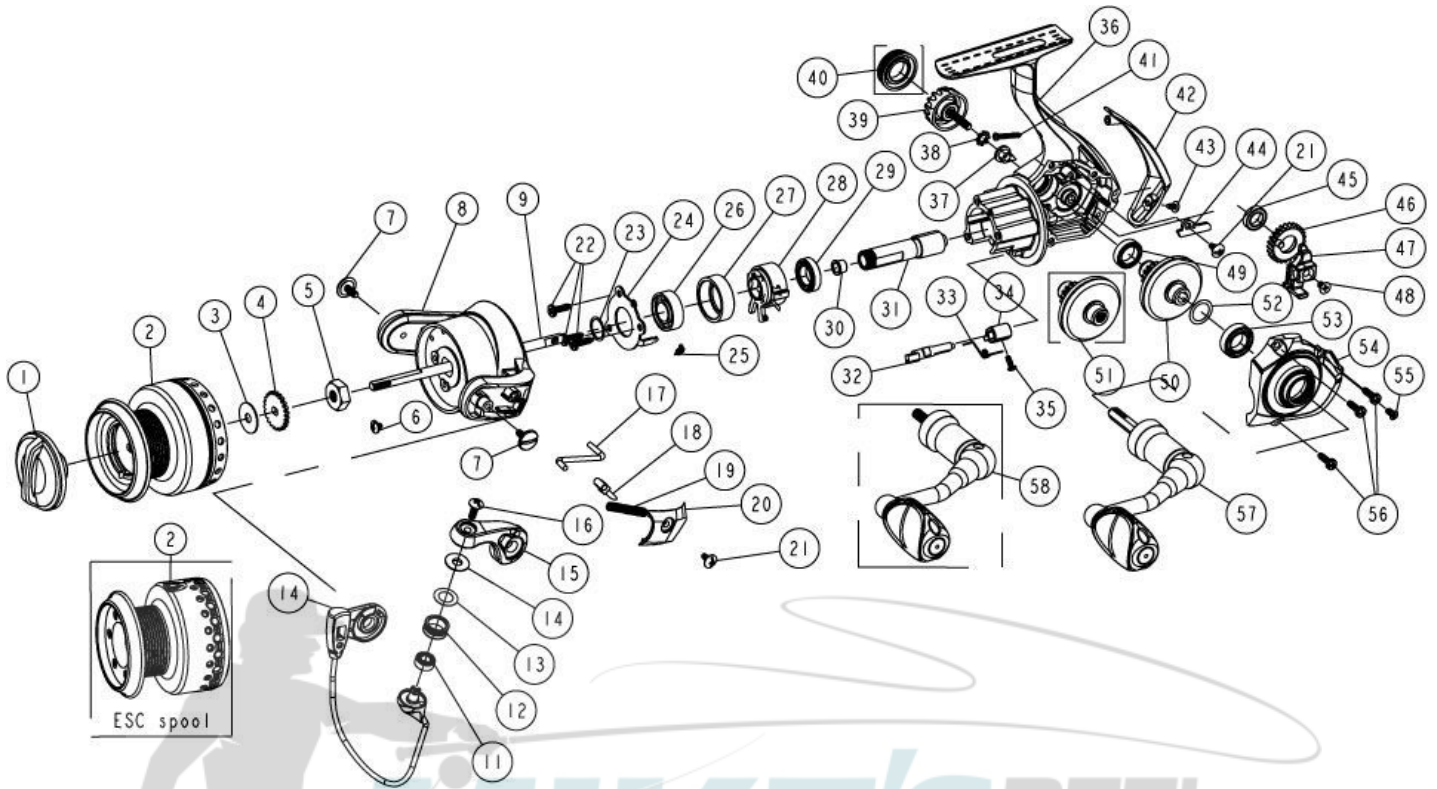

QUANTUM[®]

AC30PTi

Quantum AC30PTi Spinning Reel Part List

Key #	Description	Part No.	Key #	Description	Part No.
1	Drag Knob Assembly	BAA332-01	30	Pinion Bushing	BAA213-01
2	Spool Assembly	CAA320-01	31	Pinion	BAA011-01
3	Spool Adjust Washer	BAA030-01	32	Stopper Cam	BAA090-01
4	Click Gear	BAA037-01	33	Stopper Cam Spring	BAA089-01
5	Rotor Nut	BAA006-01	34	Stopper Lever	BAA059-01
6	Rotor Nut Lock Screw	BAA094-01	35	Stopper Lever Screw	BAA135-01
7	Arm Lever Screw	BAA042-01	36	Body Assembly	BAA301-01
8	Rotor	CAA009-01	37	Handle Screw Holder	N/A
9	Main Shaft	BAA015-01	38	Toothed lock washer	N/A
10	Bail Assembly	CAA347-01	39	Handle Screw Assembly	N/A
11	Line Roller Ball Bearing	GH202-01	40	Handle Screw Assembly	BAA354-01
12	Line Roller	BAA004-01	41	Rear Cap Screw (Front)	CAA168-01
13	Line Roller Washer	BAA102-01	42	Body Rear Cap	BAA140-01
14	Line Roller Collar	CAA102-01	43	Tapping Screw	CAA094-01
15	Arm Lever	BAA007-01	44	O/S Slider Retainer	BAA078-01
16	Line Roller Screw	BAA108-01	45	O/S Gear Ball Bearing	BAA158-01
17	Kick Lever	CAA019-01	46	O/S Gear	BAA053-01
18	Acuator	BAA031-01	47	O/S Slider	BAA025-01
19	Actuator Spring	BAA022-01	48	Main Shaft Screw	BAA100-01
20	Arm Lever Cover	CAA087-01	49	Body Ball Bearing	BAA157-01
21	Arm Lever Cover Screw	BAA077-01	50	Drive Gear	BAA012-01
22	Tapping Screw (Flat head)	CAA057-01	51	Drive Gear	N/A
23	Rotor Adjust Washer	BAA110-01	52	Drive Gear Adjust Wahser	BAA105-01
24	Clutch Stack Retainer	CAA040-01	53	Side Cover Ball Bearing	CAA157-01
25	Clutch Spring	BAA216-01	54	Side Cover Assembly	BAA323-01
26	Clutch Retainer Ball Bearing	CAA028-01	55	Side Cover Screw (Flat head)	BAA057-01
27	Clutch Bearing Adapter	BAA190-01	56	Side Cover Screw	BAA085-01
28	Clutch Unit	BAA363-01	57	Handle Assembly	N/A
29	Pinion Ball Bearing	BAA028-01	58	Handle Assembly	BAA418-01