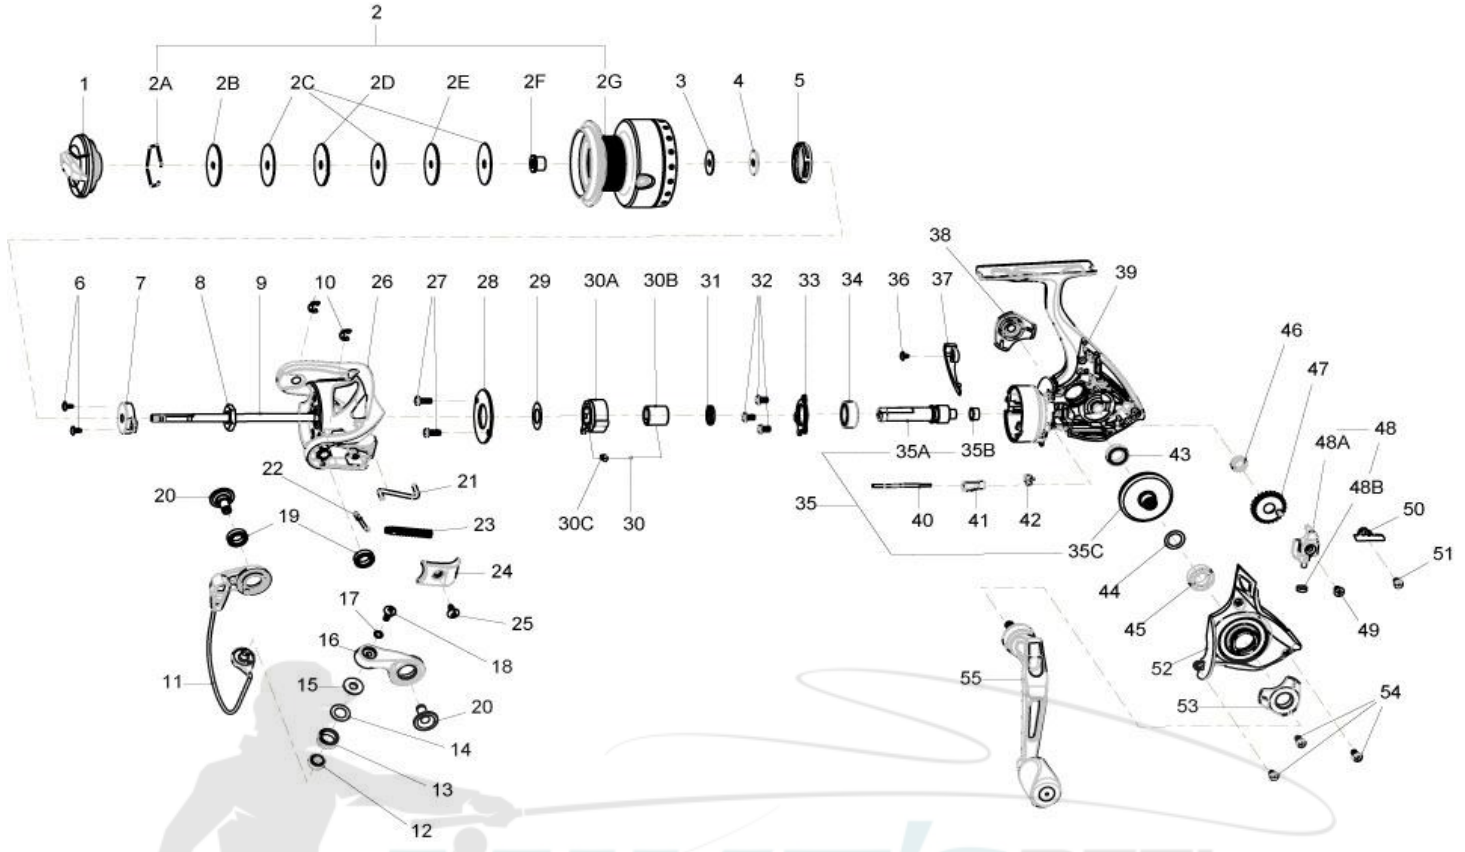

## AC25PTiA

Quantum AC25PTiA Spinning Reel Part List

Key #	Description	Part No.	Qty.	Key #	Description	Part No.	Qty.
1	Drag Knob Assembly	WAB332-01	1	30	One Way Clutch Kit	WAB463-01	1
2	Spool Kit	WAB421-03	1	30A	One Way Clutch	EAB063-01	1
	2A - Retaining Ring	RQ038-01	1	30B	Clutch Sleeve	AAB139-01	1
	2B - Drag Washer "D"	RQ080-02	1	30C	Coil Spring	WAB216-01	1
	2C - Drag Washer "B"	RQ033-01	3	31	Spacer	WAB056-01	1
	2D - Drag Washer "A"	PG081-01	1	32	Screw - Retainer	TK057-01	3
	2E - Drag Washer "D"	RQ080-01	1	33	Retainer - Pinion Ball Bearing	WAB078-01	1
	2F - Ball Bearing	PG027-01	1	34	Ball Bearing - Pinion	BH028-01	1
	2G - Spool Assembly	WAB321-03	1	35	Gear Kit	WAB412-02	1
3	Spool Adjust Washer	PG030-01	1	35A	Pinion	WAB011-02	1
4	Washer - Spool	PG080-01	1	35B	Bushing	RQ141-03	1
5	Spool Click unit	RG4114-01	1	35C	Drive Gear	QT012-01	1
6	Screw	RQ094-01	2	36	Screw - Trip Bumper	WAB077-01	1
7	Bushing - Main Shaft	RQ214-01	1	37	Trip Bumper	AAB119-02	1
8	Nut - Rotor	SH006-01	1	38	Dust Cap	XAB054-02	1
9	Main Shaft	WAB015-02	1	39	Body Assembly	WAB301-03	1
10	E-Clip	GH034-01	2	40	Cam - A/R Lever	WAB090-01	1
11	Bail Assembly	WAB347-03	1	41	A/R Lever	WAB059-01	1
12	Ball Bearing - Line Roller	GH202-01	1	42	Leaf Spring - A/R Lever	WAB089-01	1
13	Line Roller	PQ004-03	1	43	Ball Bearing - Body	CH027-01	1
14	Washer - Line Roller	PQ102-51	1	44	Washer - Drive Gear	PG105-02	1
15	Collar - Line Roller	PQ102-01	1	45	Ball Bearing - Side Cover	CH028-01	1
16	Arm Lever	WAB007-03	1	46	Ball Bearing - O/S Gear	CT157-01	1
17	Washer	RQ142-01	1	47	O/S Gear Assembly	RQ353-01	1
18	Screw - Line Roller	AQ108-02	1	48	O/S Slider Kit	PG425-01	1
19	Ball Bearing - A/Lever & B/Holder	BAA158-01	2	48A	O/S Slider Assembly	PG325-01	1
20	Pin	WAB042-03	2	48B	Bushing	PG227-01	1
21	Kick Lever	WAB162-01	1	49	Screw - Main Shaft	RQ100-01	1
22	Cam	WAB163-01	1	50	Retainer - O/S Slider	WP078-01	1
23	Coil Spring	WAB148-01	1	51	Screw - Retainer	TK057-01	1
24	Rotor Cover	WAB087-03	1	52	Side Cover Assembly	WAB323-03	1
25	Screw - Rotor Cover	GU077-02	1	53	Side Cover Cosmetic Cap	XAB142-02	1
26	Rotor	WAB009-03	1	54	Side Cover Screw	RQ057-02	3
27	Screw	WAB142-01	1	55	Handle Assembly	WAB318-03	1
28	Retainer - Clutch	WAB060-01	1				
29	Washer - Rotor	PG105-04	1				