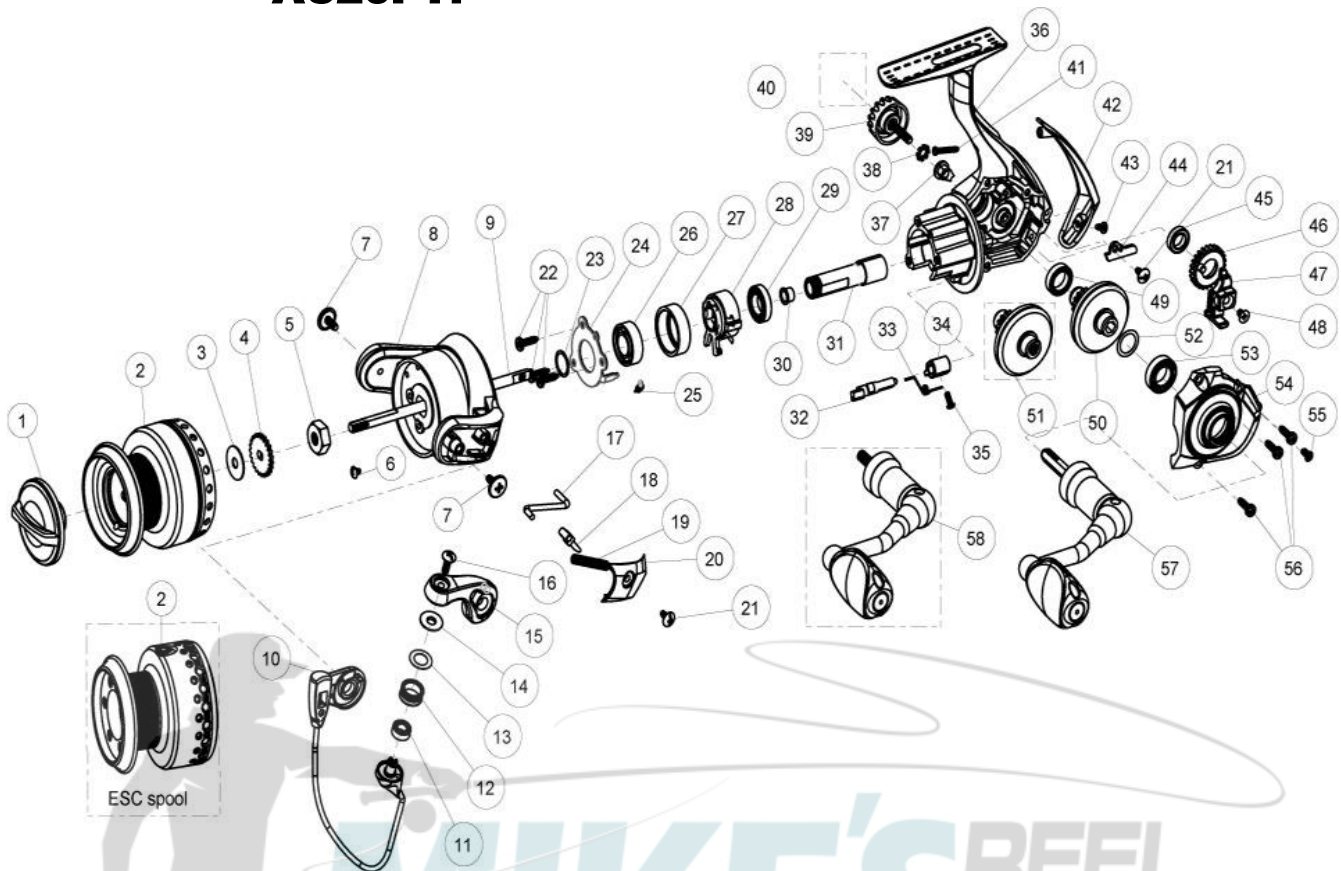

QUANTUM[®]

AC20PTi

Quantum AC20PTi Spinning Reel Part List

Key #	Description	Part No.	Key #	Description	Part No.
1	Drag Knob Assembly	BAA332-01	30	Pinion Bushing	BAA213-01
2	Spool Aassembly	BAA320-01	31	Pinion	BAA011-01
3	Spool Adjust Washer	BAA030-01	32	Stopper Cam	BAA090-01
4	Click Gear	BAA037-01	33	Stopper Cam Spring	BAA089-01
5	Rotor Nut	BAA006-01	34	Stopper Lever	BAA059-01
6	Rotor Nut Lock Screw	BAA094-01	35	Stopper Lever Screw	BAA135-01
7	Arm Lever Screw	BAA042-01	36	Body Assembly	BAA301-01
8	Rotor	CAA009-01	37	Handle Screw Holder	N/A
9	Main Shaft	BAA015-01	38	Toothed lock washer	N/A
10	Bail Assembly	CAA347-01	39	Handle Screw Assembly	N/A
11	Line Roller Ball Bearing	GH202-01	40	Handle Screw Assembly	BAA354-01
12	Line Roller	BAA004-01	41	Rear Cap Screw (Front)	CAA168-01
13	Line Roller Washer	BAA102-01	42	Body Rear Cap	BAA140-01
14	Line Roller Collar	CAA102-01	43	Tapping Screw	CAA094-01
15	Arm Lever	BAA007-01	44	O/S Slider Retainer	BAA078-01
16	Line Roller Screw	BAA108-01	45	O/S Gear Ball Bearing	BAA158-01
17	Kick Lever	CAA019-01	46	O/S Gear	BAA053-01
18	Acuator	BAA031-01	47	O/S Slider	BAA025-01
19	Actuator Spring	BAA022-01	48	Main Shaft Screw	BAA100-01
20	Arm Lever Cover	CAA087-01	49	Body Ball Bearing	BAA157-01
21	Arm Lever Cover Screw	BAA077-01	50	Drive Gear	BAA012-01
22	Tapping Screw (Flat head)	CAA057-01	51	Drive Gear	N/A
23	Rotor Adjust Washer	BAA110-01	52	Drive Gear Adjust Wahser	BAA105-01
24	Clutch Stack Retainer	CAA040-01	53	Side Cover Ball Bearing	CAA157-01
25	Clutch Spring	BAA216-01	54	Side Cover Assembly	BAA323-01
26	Clutch Retainer Ball Bearing	CAA028-01	55	Side Cover Screw (Flat head)	BAA057-01
27	Clutch Bearing Adapter	BAA190-01	56	Side Cover Screw	BAA085-01
28	Clutch Unit	BAA363-01	57	Handle Assembly	N/A
29	Pinion Ball Bearing	BAA028-01	58	Handle Assembly	BAA418-01