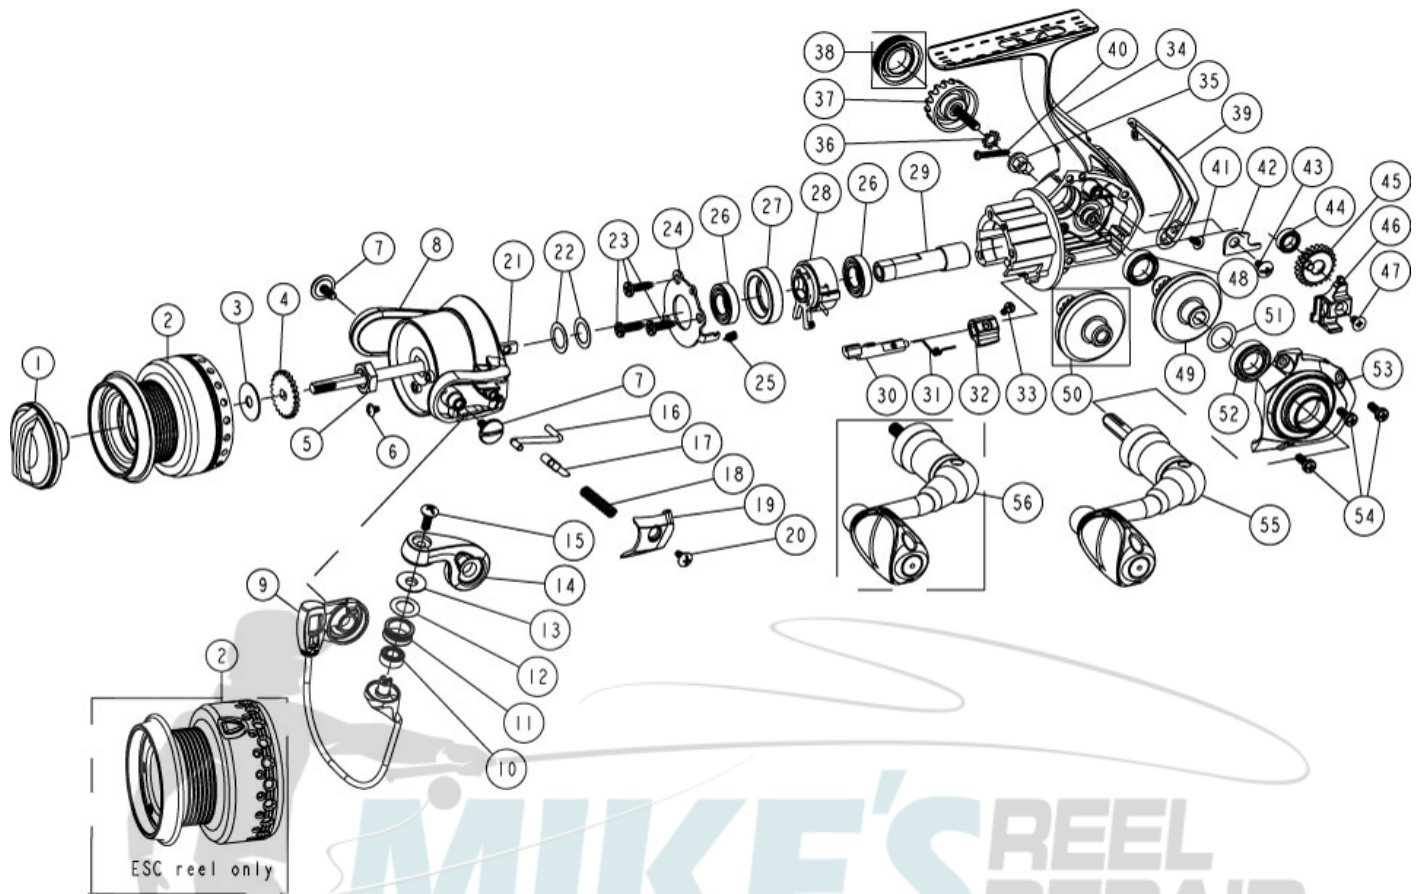

QUANTUM[®]

AC10PTi

Quantum AC10PTi Spinning Reel Part List

Key #	Description	Part No.	Key #	Description	Part No.
1	Drag Knob Assembly	AAA332-01	27	Clutch Bearing Adapter	AAA190-01
2	Spool Aassembly	AAA320-01	28	Clutch Unit	AAA363-01
3	Spool Adjust Washer	BAA030-01	29	Pinion	AAA011-01
4	Click Gear	BAA037-01	30	Stopper Cam	BAA090-01
5	Rotor Nut	AAA006-01	31	Stopper Cam Spring	AAA089-01
6	Rotor Nut Lock Screw	BAA094-01	32	Stopper Lever	BAA059-01
7	Arm Lever Screw	BAA042-01	33	Stopper Lever Screw	BAA135-01
8	Rotor	AAA009-01	34	Body Assembly	AAA301-01
9	Bail Assembly	AAA347-01	38	Handle Screw Assembly	BAA354-01
10	Line Roller Ball Bearing	GH202-01	39	Body Rear Cap	AAA140-01
11	Line Roller	BAA004-01	40	Rear Cap Screw (Front)	CAA168-01
12	Line Roller Washer	BAA102-01	41	Tapping Screw	CAA094-01
13	Line Roller Collar	CAA102-01	42	O/S Slider Retainer	AAA078-01
14	Arm Lever	AAA007-01	43	Screw	BAA077-01
15	Line Roller Screw	BAA108-01	44	O/S Gear Ball Bearing	CT157-02
16	Kick Lever	AAA019-01	45	O/S Gear	AAA053-01
17	Acurator	AAA031-01	46	O/S Slider	AAA025-01
18	Actuator Spring	AAA022-01	47	Main Shaft Screw	BAA100-01
19	Arm Lever Cover	AAA087-01	48	Body Ball Bearing	BAA157-01
20	Arm Lever Cover Screw	CW125-01	49	Drive Gear	AAA012-01
21	Main Shaft	AAA015-01	51	Drive Gear Adjust Wahser	BAA105-01
22	Rotor Adjust Washer	AAA110-01	52	Side Cover Ball Bearing	CAA157-01
23	Tapping Screw (Flat head)	CAA057-01	53	Side Cover Assembly	AAA323-01
24	Clutch Stack Retainer	AAA040-01	54	Side Cover Screw	AAA057-01
25	Clutch Spring	AAA216-01	56	Handle Assembly	AAA418-01
26	Clutch Retainer Ball Bearing	AAA028-01			