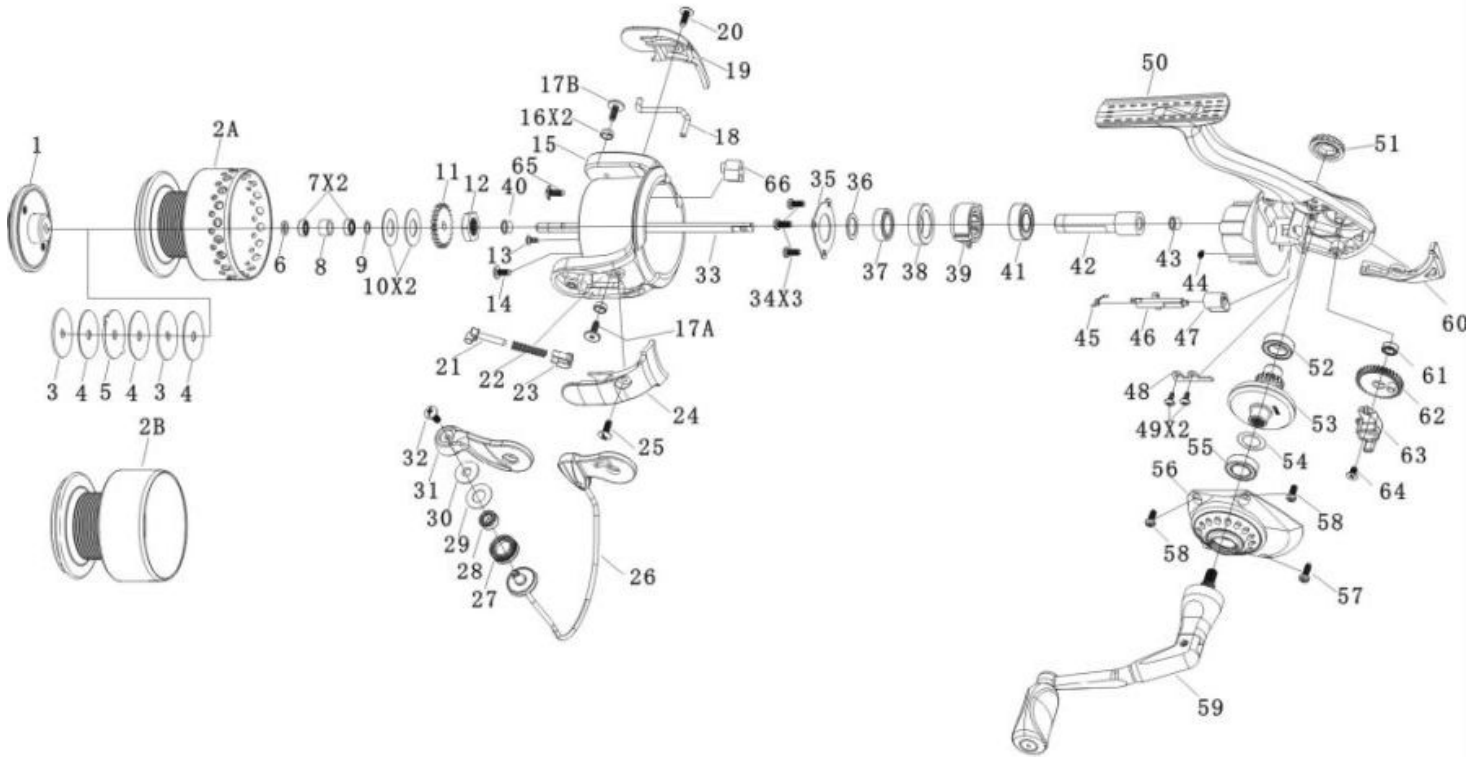

## Array AR30F

For parts and service

call toll free: 1-888-404-1119

www.mikesreelrepair.com

**Quantum Array AR30F Part List**

Key No.	Description	AR30F	Key No.	Description	AR30F
1	DRAG KNOB ASSEMBLY	SP332-02	33	MAIN SHAFT	SP015-01
2A	SPOOL ASSEMBLY	SP321-02	34	STACK RETAINER SCREW	SP057-02
2B	SPARE SPOOL ASSEMBLY	SP321-03	35	CLUTCH STACK RETAINER	SP040-51
3	DRAG WASHER "A"	RQ081-01	36	ROTOR WASHER	SP110-01
4	DRAG WASHER "B"	RQ033-01	37	CLUTCH BEARING	SP028-01
5	DRAG WASHER "C"	RQ080-01	38	CLUTCH BEARING ADAPTER	SP190-01
6	SPOOL CLICKER RETAINER	SP056-01	39	CLUTCH ASSEMBLY	SP063-01
7	SPOOL BEARING	N/A	40	MAIN SHAFT BUSHING	SP213-01
8	SPOOL SLEEVE	SP121-51	41	PINION BALL BEARING	UK028-01
9	SPOOL BEARING WASHER	PT120-01	42	PINION GEAR	SP011-01
10	SPOOL ADJUST WASHER	PT030-02	43	PINION BUSHING	SP141-01
11	CLICK GEAR	RQ037-01	44	CLUTCH SPRING	SP216-01
12	ROTOR NUT	SP006-01	45	STOPPER CAM SPRING	SP089-01
13	ROTOR NUT LOCK SCREW	SP094-01	46	STOPPER CAM	SP090-01
14	COUNTER WEIGHT SCREW	GU077-01A	47	STOPPER LEVER	SP059-01
15	ROTOR	SP009-02	48	O/S SLIDER GUIDE	SP078-01
16	BAIL PIVOT BUSHING	SP109-01	49	SLIDER GUIDE SCREW	RK094-01
17A	BAIL PIVOT SCREW "A"	SP164-01	50	BODY	SP301-02
17B	BAIL PIVOT SCREW "B"	SP164-01	51	HANDLE SCREW CAP ASSEMBLY	SP249-01
18	KICK LEVER	SP019-01	52	BODY BALL BEARING	BL157-01
19	BAIL HOLDER SIDE COVER	SP024-02	53	DRIVE GEAR	SQ012-01
20	BAIL HOLDER COVER SCREW	GU077-02	54	D.GEAR ADJUST WASHER	GU105-08
21	BAIL SPRING SHAFT	SP031-01	55	BODY COVER BALL BEARING	BL157-01
22	BAIL SPRING	NO022-01	56	BODY COVER	SP123-02
23	TRIP PIVOT	SP113-01	57	BODY COVER SCREW "A"	SP057-02
24	ARM LEVER COVER	SP087-02	58	BODY COVER SCREW "B"	SP057-01
25	A/L COVER SCREW	GU077-02	59	HANDLE ASSY	SP318-01
26	BAIL ASSEMBLY	SP347-02	60	BODY REAR COVER	SP142-52
27	LINE ROLLER	CH004-01	61	O/S GEAR BALL BEARING	EH158-01
28	LINE ROLLER BEARING	GH202-01	62	O/S GEAR	SQ053-51
29	LINE ROLLER SLEEVE	DH102-01	63	O/S SLIDER	SP025-01
30	LINE ROLLER BUSHING	CH102-01	64	MAIN SHAFT SCREW	RQ100-01
31	ARM LEVER	SP007-02	65	COUNTER WEIGHT SCREW	GU077-01A
32	LINE ROLLER SCREW	AQ108-C	66	ROTOR COUNTER WEIGHT	SP148-01