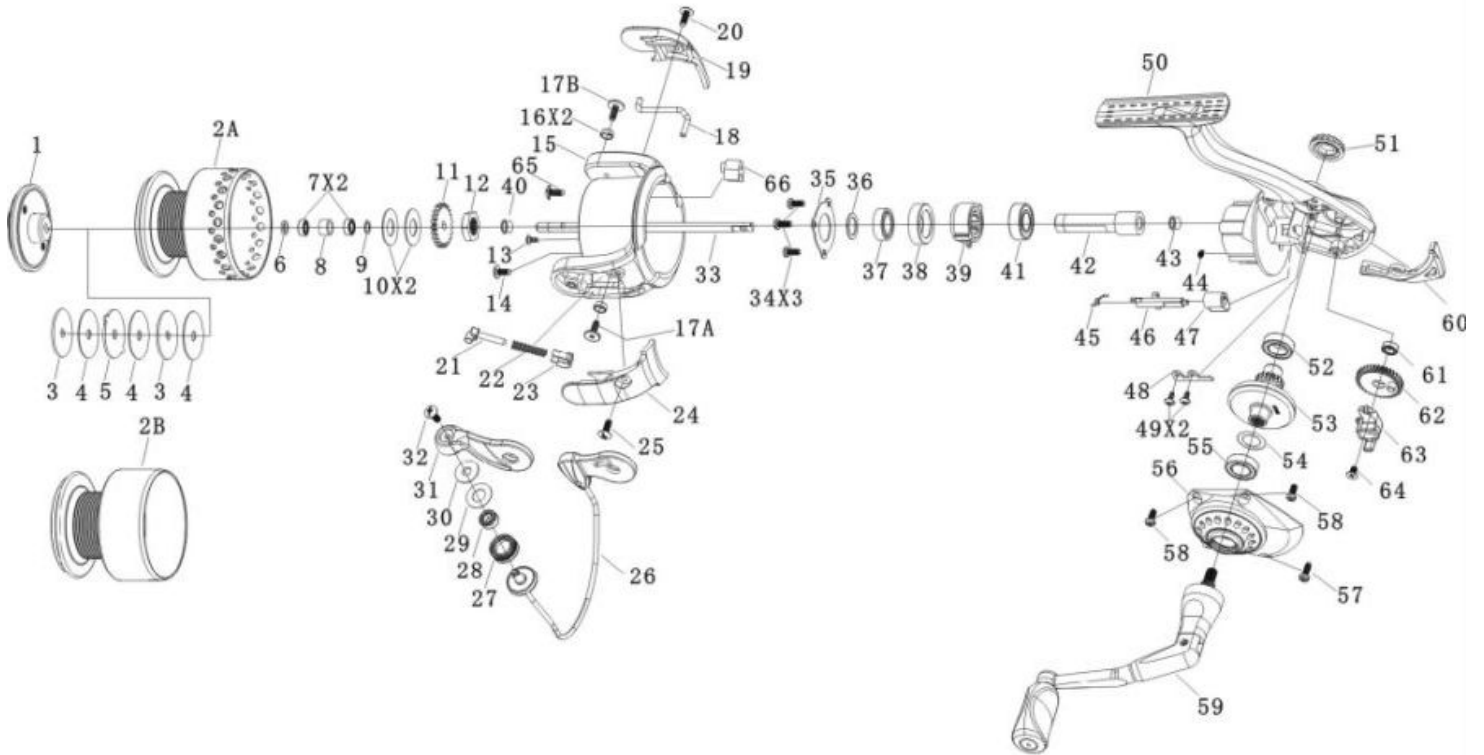

For parts and service
 call toll free: 1-888-404-1119
 www.mikesreelrepair.com

QUANTUM

Array AR20F

Quantum Array AR20F Part List

Key No.	Description	AR20F	Key No.	Description	AR20F
1	DRAG KNOB ASSEMBLY	RP332-02	33	MAIN SHAFT	RP015-01
2A	SPOOL ASSEMBLY	RP321-02	34	STACK RETAINER SCREW	SP057-02
2B	SPARE SPOOL ASSEMBLY	RP321-03	35	CLUTCH STACK RETAINER	SP040-51
3	DRAG WASHER "A"	RQ081-01	36	ROTOR WASHER	SP110-01
4	DRAG WASHER "B"	RQ033-01	37	CLUTCH BEARING	RP028-01
5	DRAG WASHER "C"	RQ080-01	38	CLUTCH BEARING ADAPTER	SP190-01
6	SPOOL CLICKER RETAINER	SP056-01	39	CLUTCH ASSEMBLY	RP063-01
7	SPOOL BEARING	N/A	40	MAIN SHAFT BUSHING	SP213-01
8	SPOOL SLEEVE	RP121-51	41	PINION BALL BEARING	BH028-01
9	SPOOL BEARING WASHER	PT120-01	42	PINION GEAR	RP011-01
10	SPOOL ADJUST WASHER	PT030-02	43	PINION BUSHING	SP141-01
11	CLICK GEAR	RQ037-01	44	CLUTCH SPRING	SP216-01
12	ROTOR NUT	SP006-01	45	STOPPER CAM SPRING	SP089-01
13	ROTOR NUT LOCK SCREW	SP094-01	46	STOPPER CAM	RP090-01
14	COUNTER WEIGHT SCREW	GU077-01A	47	STOPPER LEVER	SP059-01
15	ROTOR	RP009-02	48	O/S SLIDER GUIDE	RP078-01
16	BAIL PIVOT BUSHING	SP109-01	49	SLIDER GUIDE SCREW	RK094-01
17A	BAIL PIVOT SCREW "A"	SP164-01	50	BODY	RP301-02
17B	BAIL PIVOT SCREW "B"	SP164-01	51	HANDLE SCREW CAP ASSEMBLY	RP249-01
18	KICK LEVER	RP019-01	52	BODY BALL BEARING	CH028-01
19	BAIL HOLDER SIDE COVER	RP024-02	53	DRIVE GEAR	RQ012-01
20	BAIL HOLDER COVER SCREW	GU077-02	54	D.GEAR ADJUST WASHER	GU105-08
21	BAIL SPRING SHAFT	SP031-01	55	BODY COVER BALL BEARING	CH028-01
22	BAIL SPRING	NO022-01	56	BODY COVER	RP123-02
23	TRIP PIVOT	SP113-01	57	BODY COVER SCREW "A"	SP057-02
24	ARM LEVER COVER	RP087-02	58	BODY COVER SCREW "B"	N/A
25	A/L COVER SCREW	GU077-02	59	HANDLE ASSY	RP318-01
26	BAIL ASSEMBLY	RP347-02	60	BODY REAR COVER	RP140-02
27	LINE ROLLER	CH004-01	61	O/S GEAR BALL BEARING	EH158-01
28	LINE ROLLER BEARING	GH202-01	62	O/S GEAR	RQ053-51
29	LINE ROLLER SLEEVE	DH102-01	63	O/S SLIDER	RP025-01
30	LINE ROLLER BUSHING	CH102-01	64	MAIN SHAFT SCREW	RQ100-01
31	ARM LEVER	RP007-02	65	COUNTER WEIGHT SCREW	GU077-01A
32	LINE ROLLER SCREW	AQ108-C	66	ROTOR COUNTER WEIGHT	RP148-01