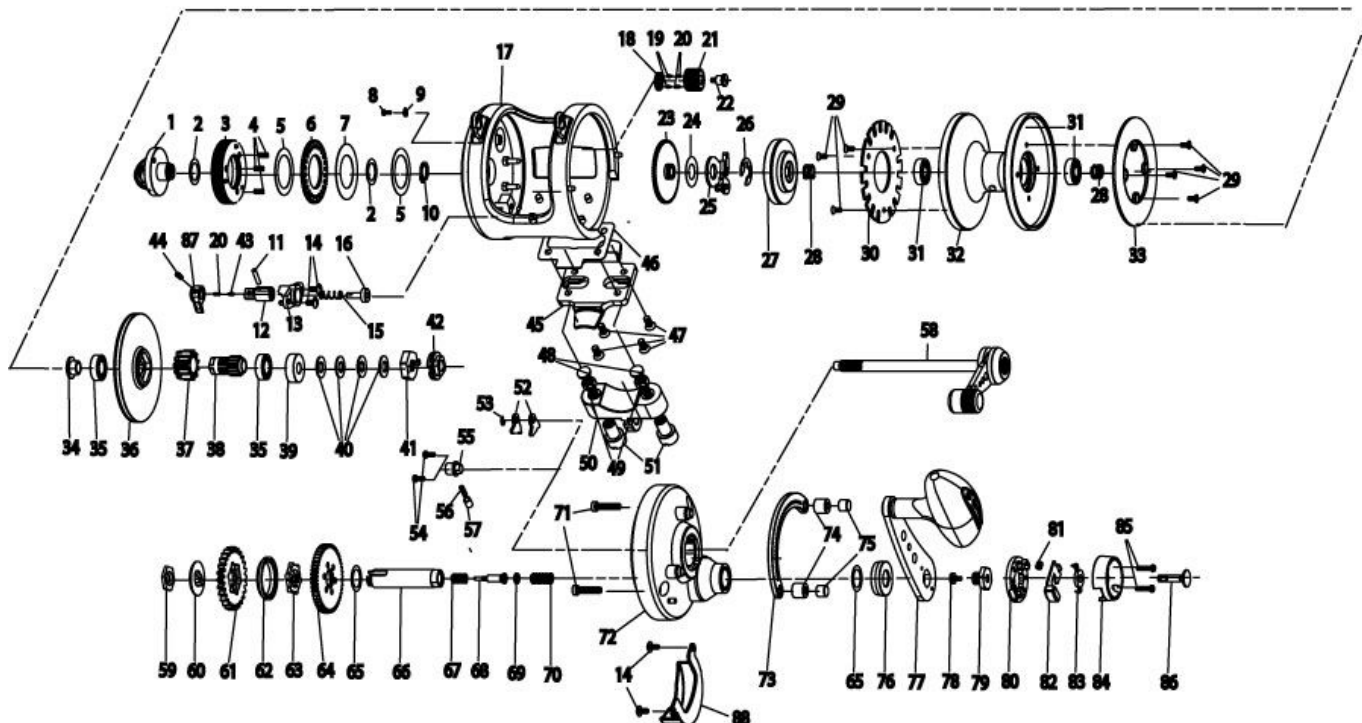

For parts and service
 call toll free: 1-888-404-1119
 www.mikesreelrepair.com

QUANTUM

Aruba ALD30W

Quantum Aruba					
Key No.	Description	Part No.	Key No.	Description	Part No.
1	Clamp Nut Assembly	JF319-01	45	Reel Foot	KF106-01
2	Clamp Nut Washer	KF121-01	46	Reel Foot Gasket	JF155-01
3	Pre Set Knob Assembly	KF329-01	47	Reel Foot Screw	JF057-01
4	Pre Set Knob Spring	JF096-01	48	Rod Clamp Bolt	JF125-01
5	Pre Set Gear Washer - B	KF038-01	49	Rod Clamp Bolt Holder Nut	JF003-01
6	Pre Set Gear - A	JF029-01	50	Rod Clamp	JF154-01
7	Pre Set Gear Washer - A	JF035-01	51	Rod Clamp Nut	KF003-01
8	Pre Set Knob Locking Screw	KF050-01	52	Anti Reverse Pawl	JF063-01
9	Pre Set Knob Locking Plate	KF010-01	53	E-Clip	NX092-01
10	Clamp Nut Retainer	JF075-01	54	Anti Reverse Spring Holder Screw	BV123-01A
11	Bait Click Acuator Pin	JF102-01	55	Anti Riverse Spring Holder	KF129-01
12	Bait Click Acuator	JF157-01	56	Anti Riverse Spring	JF070-01
13	Bait Click Cam	JF156-01	57	Anti Reverse Spring Post	JF103-01
14	Bait Click Cam Screw	CW107-02	58	Spool Shaft Assembly	AF315-01
15	Bait Click Spring	JF110-01	59	Crank Shaft Nut	KF019-01
16	Bait Click Pawl	JF114-01	60	Spacer - A	JF160-01
17	Frame Assembly	AF301-01	61	Low Speed Drive Gear	JF012-01
18	Pre Set Idle Gear Click Plate	KF113-01	62	Spacer - B	KF160-01
19	Pre Set Idle Gear Click Pin	JF108-01	63	Gear Shifting Plate	JF036-01
20	Pre Set Idle Gear Click Spring	KF070-01	64	High Speed Drive Gear	KF012-01
21	Pre Set Idle Gear	JF112-01	65	Washer	JF032-01
22	Pre Set Idle Gear Screw	KF057-01	66	Crank Shaft	JF008-01
23	Pre Set Gear - B	JF085-01	67	Gear Shifting Plate Spring	KF096-01
24	Drag Stopper Plate Washer	KF032-01	68	Shifting Pin	KF093-01
25	Drag Stopper Plate Assembly	JF310-01	69	Bushing	JF132-01
26	E-Clip	KF020-01	70	Gear Shifting Spring	KF165-01
27	Left Drag Plate Assembly	KF348-01	71	Quadrant Anchor Screw	KF053-01
28	Pressure Release Spring	KF040-01	72	Gear Side Cover Assembly	JF324-01
29	Screw	TW107-02	73	Quadrant	JF152-01
30	Bait Click Ratchet	JF113-01	74	Quadrant Spacer	KF094-01
31	Ball Bearing	KF017-01	75	Quadrant Anchor	KF088-01
32	Spool Assembly	AF321-01	76	Handle Collar	JF081-01
33	Drag Washer	JF045-01	77	Handle Assembly	KF318-01
34	Bushing	JF067-01	78	Button Screw	JF053-01
35	Ball Bearing	CP058-01	79	Handle Nut	KF125-01
36	Right Drag Plate Assembly	JF348-01	80	Handle Nut Retainer	JF034-01
37	Low Speed Pinion Gear	JF011-01	81	Shifting Button Spring	JF071-01
38	High Speed Pinion Gear	KF011-01	82	High Speed Shifting Button Assembly	KF362-01
39	Bearing Pocket	KF067-01	83	Button Cover	JF131-01
40	Drag Spring Washer	JF046-01	84	Handle Nut Cap	JF145-01
41	Drag Cam - B	JF153-01	85	Handle Nut Cap Screw	KF123-01
42	Drag Cam - A	JF028-01	86	Low Speed Shifting Button	JF062-01
43	Bait Click Lever Spring Pin	KF108-01	87	Bait Click Lever	JF109-01
44	Bait Click Lever Screw	JF107-01	88	Gear Cover	N/A