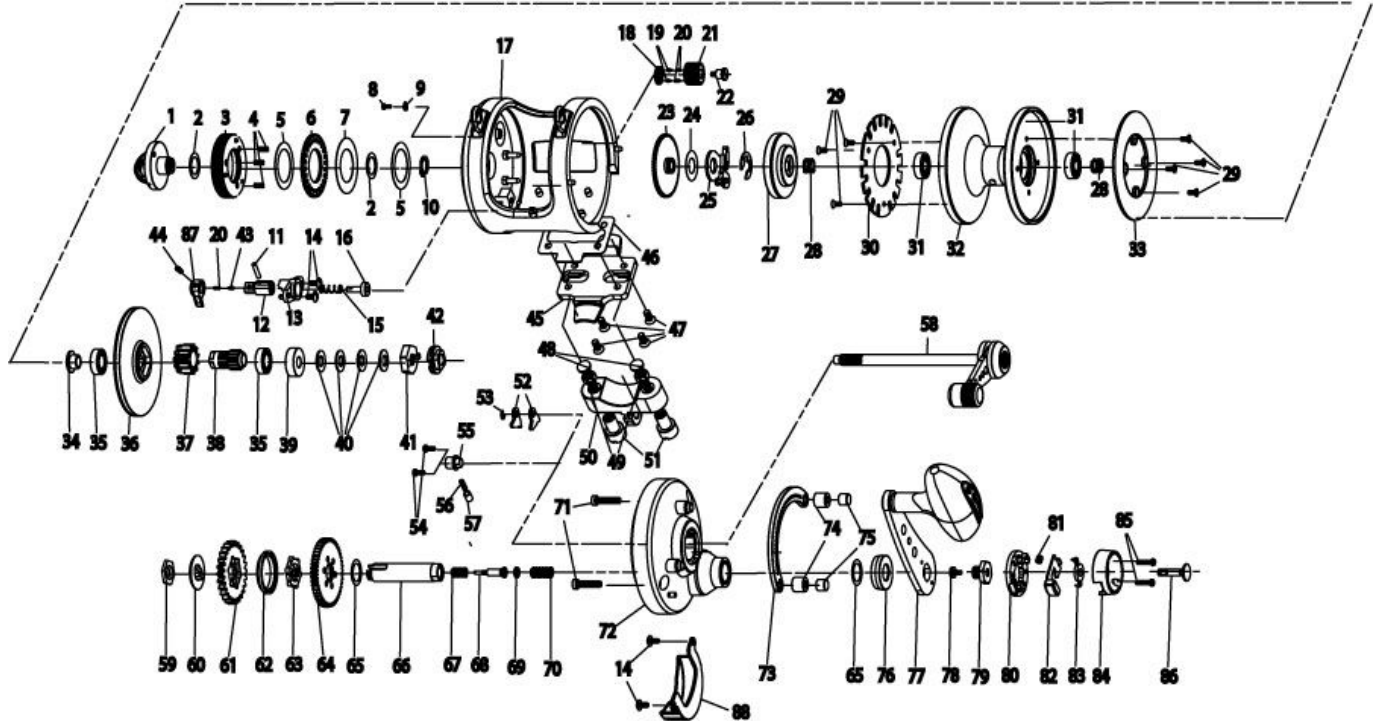

## Aruba ALD30

For parts and service

call toll free: 1-888-404-1119

www.mikesreelrepair.com

Quantum Aruba					
Key No.	Description	Part No.	Key No.	Description	Part No.
1	Clamp Nut Assembly	JF319-01	45	Reel Foot	KF106-01
2	Clamp Nut Washer	KF121-01	46	Reel Foot Gasket	JF155-01
3	Pre Set Knob Assembly	KF329-01	47	Reel Foot Screw	JF057-01
4	Pre Set Knob Spring	JF096-01	48	Rod Clamp Bolt	JF125-01
5	Pre Set Gear Washer - B	KF038-01	49	Rod Clamp Bolt Holder Nut	JF003-01
6	Pre Set Gear - A	JF029-01	50	Rod Clamp	JF154-01
7	Pre Set Gear Washer - A	JF035-01	51	Rod Clamp Nut	KF003-01
8	Pre Set Knob Locking Screw	KF050-01	52	Anti Reverse Pawl	JF063-01
9	Pre Set Knob Locking Plate	KF010-01	53	E-Clip	NX092-01
10	Clamp Nut Retainer	JF075-01	54	Anti Reverse Spring Holder Screw	BV123-01A
11	Bait Click Acuator Pin	JF102-01	55	Anti Riverse Spring Holder	KF129-01
12	Bait Click Acuator	JF157-01	56	Anti Riverse Spring	JF070-01
13	Bait Click Cam	JF156-01	57	Anti Reverse Spring Post	JF103-01
14	Bait Click Cam Screw	CW107-02	58	Spool Shaft Assembly	KF315-01
15	Bait Click Spring	JF110-01	59	Crank Shaft Nut	KF019-01
16	Bait Click Pawl	JF114-01	60	Spacer - A	JF160-01
17	Frame Assembly	KF301-01	61	Low Speed Drive Gear	JF012-01
18	Pre Set Idle Gear Click Plate	KF113-01	62	Spacer - B	KF160-01
19	Pre Set Idle Gear Click Pin	JF108-01	63	Gear Shifting Plate	JF036-01
20	Pre Set Idle Gear Click Spring	KF070-01	64	High Speed Drive Gear	KF012-01
21	Pre Set Idle Gear	JF112-01	65	Washer	JF032-01
22	Pre Set Idle Gear Screw	KF057-01	66	Crank Shaft	JF008-01
23	Pre Set Gear - B	JF085-01	67	Gear Shifting Plate Spring	KF096-01
24	Drag Stopper Plate Washer	KF032-01	68	Shifting Pin	KF093-01
25	Drag Stopper Plate Assembly	JF310-01	69	Bushing	JF132-01
26	E-Clip	KF020-01	70	Gear Shifting Spring	KF165-01
27	Left Drag Plate Assembly	KF348-01	71	Quadrant Anchor Screw	KF053-01
28	Pressure Release Spring	KF040-01	72	Gear Side Cover Assembly	JF324-01
29	Screw	TW107-02	73	Quadrant	JF152-01
30	Bait Click Ratchet	JF113-01	74	Quadrant Spacer	KF094-01
31	Ball Bearing	KF017-01	75	Quadrant Anchor	KF088-01
32	Spool Assembly	KF321-01	76	Handle Collar	JF081-01
33	Drag Washer	JF045-01	77	Handle Assembly	KF318-01
34	Bushing	JF067-01	78	Button Screw	JF053-01
35	Ball Bearing	CP058-01	79	Handle Nut	KF125-01
36	Right Drag Plate Assembly	JF348-01	80	Handle Nut Retainer	JF034-01
37	Low Speed Pinion Gear	JF011-01	81	Shifting Button Spring	JF071-01
38	High Speed Pinion Gear	KF011-01	82	High Speed Shifting Button Assembly	KF362-01
39	Bearing Pocket	KF067-01	83	Button Cover	JF131-01
40	Drag Spring Washer	JF046-01	84	Handle Nut Cap	JF145-01
41	Drag Cam - B	JF153-01	85	Handle Nut Cap Screw	KF123-01
42	Drag Cam - A	JF028-01	86	Low Speed Shifting Button	JF062-01
43	Bait Click Lever Spring Pin	KF108-01	87	Bait Click Lever	JF109-01
44	Bait Click Lever Screw	JF107-01	88	Gear Cover	N/A