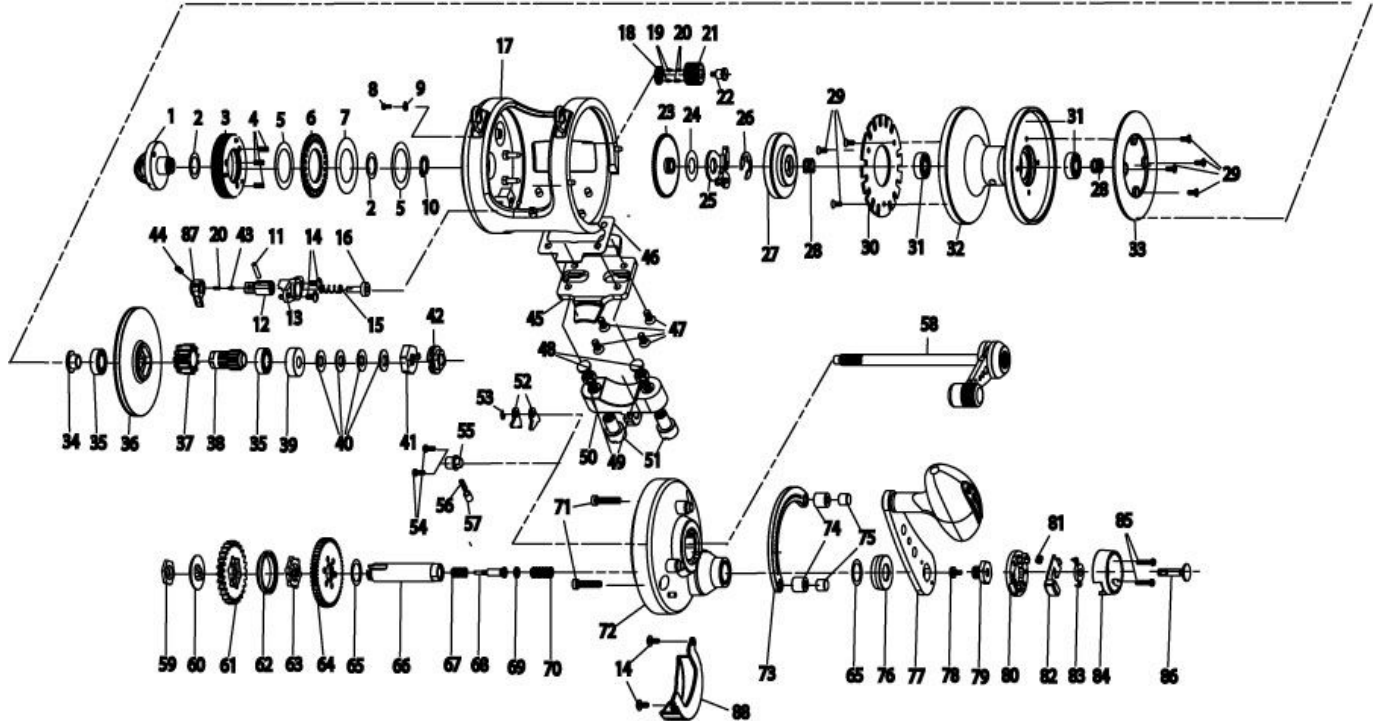

QUANTUM

Aruba ALD20

For parts and service

call toll free: 1-888-404-1119

www.mikesreelrepair.com

Quantum Aruba					
Key No.	Description	Part No.	Key No.	Description	Part No.
1	Clamp Nut Assembly	JF319-01	45	Reel Foot	KF106-01
2	Clamp Nut Washer	KF121-01	46	Reel Foot Gasket	JF155-01
3	Pre Set Knob Assembly	KF329-01	47	Reel Foot Screw	JF057-01
4	Pre Set Knob Spring	JF096-01	48	Rod Clamp Bolt	JF125-01
5	Pre Set Gear Washer - B	KF038-01	49	Rod Clamp Bolt Holder Nut	JF003-01
6	Pre Set Gear - A	JF029-01	50	Rod Clamp	JF154-01
7	Pre Set Gear Washer - A	JF035-01	51	Rod Clamp Nut	KF003-01
8	Pre Set Knob Locking Screw	KF050-01	52	Anti Reverse Pawl	JF063-01
9	Pre Set Knob Locking Plate	KF010-01	53	E-Clip	NX092-01
10	Clamp Nut Retainer	JF075-01	54	Anti Reverse Spring Holder Screw	BV123-01A
11	Bait Click Acuator Pin	JF102-01	55	Anti Riverse Spring Holder	KF129-01
12	Bait Click Acuator	JF157-01	56	Anti Riverse Spring	JF070-01
13	Bait Click Cam	JF156-01	57	Anti Reverse Spring Post	JF103-01
14	Bait Click Cam Screw	CW107-02	58	Spool Shaft Assembly	JF315-01
15	Bait Click Spring	JF110-01	59	Crank Shaft Nut	KF019-01
16	Bait Click Pawl	JF114-01	60	Spacer - A	JF160-01
17	Frame Assembly	JF301-01	61	Low Speed Drive Gear	JF012-01
18	Pre Set Idle Gear Click Plate	KF113-01	62	Spacer - B	KF160-01
19	Pre Set Idle Gear Click Pin	JF108-01	63	Gear Shifting Plate	JF036-01
20	Pre Set Idle Gear Click Spring	KF070-01	64	High Speed Drive Gear	KF012-01
21	Pre Set Idle Gear	JF112-01	65	Washer	JF032-01
22	Pre Set Idle Gear Screw	KF057-01	66	Crank Shaft	JF008-01
23	Pre Set Gear - B	JF085-01	67	Gear Shifting Plate Spring	KF096-01
24	Drag Stopper Plate Washer	KF032-01	68	Shifting Pin	KF093-01
25	Drag Stopper Plate Assembly	JF310-01	69	Bushing	JF132-01
26	E-Clip	KF020-01	70	Gear Shifting Spring	KF165-01
27	Left Drag Plate Assembly	KF348-01	71	Quadrant Anchor Screw	KF053-01
28	Pressure Release Spring	KF040-01	72	Gear Side Cover Assembly	JF324-01
29	Screw	TW107-02	73	Quadrant	JF152-01
30	Bait Click Ratchet	JF113-01	74	Quadrant Spacer	KF094-01
31	Ball Bearing	KF017-01	75	Quadrant Anchor	KF088-01
32	Spool Assembly	JF321-01	76	Handle Collar	JF081-01
33	Drag Washer	JF045-01	77	Handle Assembly	KF318-01
34	Bushing	JF067-01	78	Button Screw	JF053-01
35	Ball Bearing	CP058-01	79	Handle Nut	KF125-01
36	Right Drag Plate Assembly	JF348-01	80	Handle Nut Retainer	JF034-01
37	Low Speed Pinion Gear	JF011-01	81	Shifting Button Spring	JF071-01
38	High Speed Pinion Gear	KF011-01	82	High Speed Shifting Button Assembly	KF362-01
39	Bearing Pocket	KF067-01	83	Button Cover	JF131-01
40	Drag Spring Washer	JF046-01	84	Handle Nut Cap	JF145-01
41	Drag Cam - B	JF153-01	85	Handle Nut Cap Screw	KF123-01
42	Drag Cam - A	JF028-01	86	Low Speed Shifting Button	JF062-01
43	Bait Click Lever Spring Pin	KF108-01	87	Bait Click Lever	JF109-01
44	Bait Click Lever Screw	JF107-01	88	Gear Cover	N/A