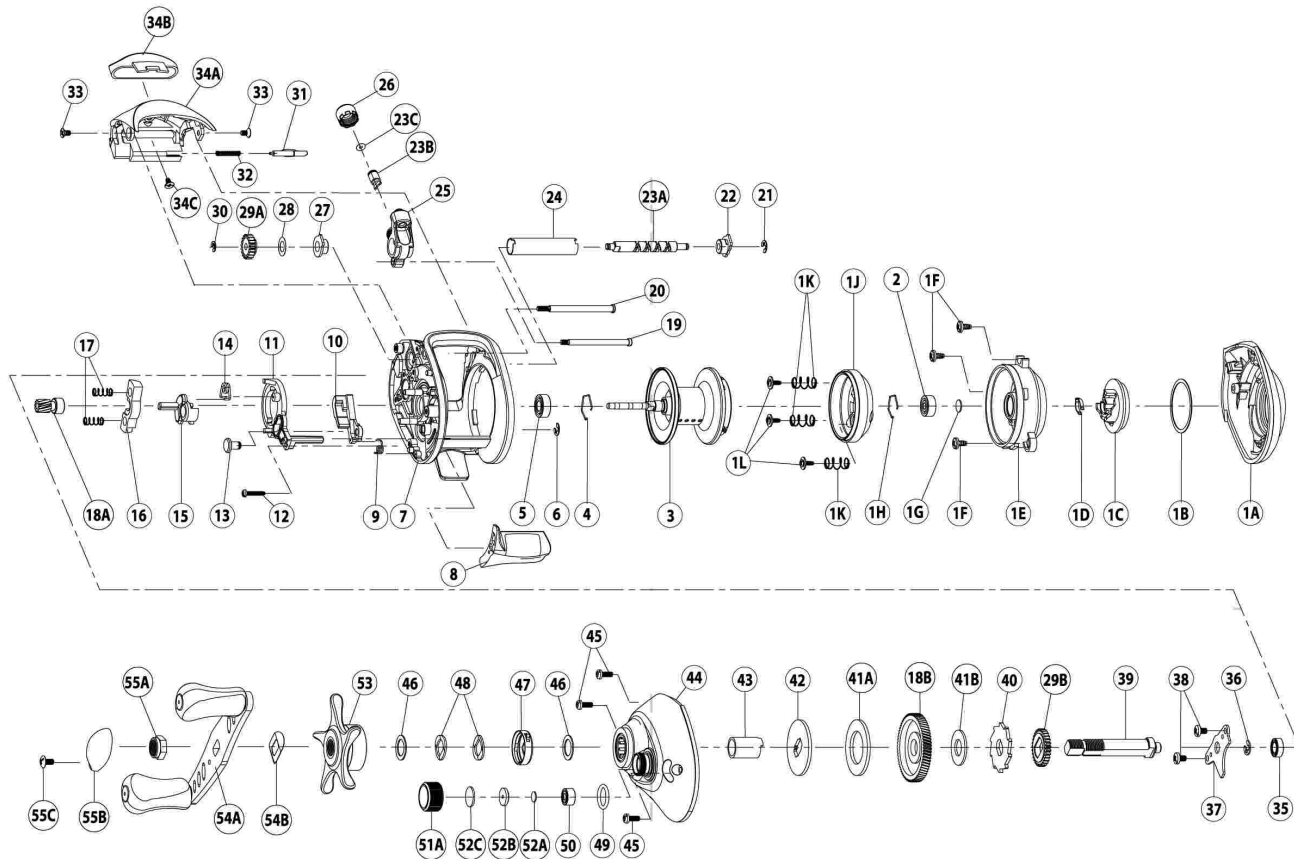

Key#	Description	AC500CXG	AC500CXB	AC500CXR
1	Palm side cover kit includes	TX4023-01	TX4023-03	TX4023-04
	1A- Palm side cover assembly			
	1B- Centrifugal dial washer			
	1C- Centrifugal dial			
	1D- Centrifugal dial spring			
	1E- Spool cover			
	1F- Spool cover screw			
	1G- Spool shaft washer			
	1H- Clip ring			
	1J- Brake ring assembly			
	1K- Brake ring slider spring			
	1L- Spool cover screw			
	2- Spool shaft bearing (palm)			
2	Palm Side Spool Shaft Bearing	QV017-01	QV017-01	QV017-01
3	Spool Assembly	YX321-02	YX321-04	YX321-02
4	Clip Ring	EX080-01	EX080-01	EX080-01
5	Gear Side Spool Shaft Bearing	EX017-02	EX017-02	EX017-02
6	E-Clip	NX092-01	NX092-01	NX092-01
7	Frame	TX001-01	TX001-02	TX001-01
8	ThumbBar	TX009-01	TX009-01	TX009-01
9	Kick Lever Spring	MX097-01	MX097-01	MX097-01
10	Kick Lever	TX077-01	TX077-01	TX077-01
11	Release Slider	TX039-01	TX039-01	TX039-01
12	Thumb Bar Screw	ZW053-01	ZW053-01	ZW053-01
13	Release Slider Guide Pin	YX102-01	YX102-01	YX102-01
14	Release Slider Spring	TX104-01	TX104-01	TX104-01
15	Flippin Lever	TX087-01	TX087-01	TX087-01
16	Pinion Yoke	MX025-01	MX025-01	MX025-01
17	Yoke Spring	GX040-01	GX040-01	GX040-01
18	Gear Kit includes	YX4011-02	YX4011-02	YX4011-02
	18A - Pinion Gear Assembly			
	18B - Drive Gear			
19	Stablizer Bar - "B"	SX061-01	SX061-01	SX061-01
20	Stablizer Bar - "A"	YX061-01	YX061-01	YX061-01
21	E-Clip	NX092-01	NX092-01	NX092-01
22	Palm Side Worm Shaft Bushing	MX067-01	MX067-01	MX067-01
23	Worm Shaft Kit Includes	HV4072-01	HV4072-01	HV4072-01
	23A - Worm Shaft			
	23B - Line Guide Pawl			
	23C - Carrier Washer			
24	Worm Shaft Guide	YX016-01	YX016-01	YX016-01
25	Line Guide Carrier	YX047-01	YX047-01	YX047-01
26	Line Guide Carrier Screw	ZW007-02	ZW007-02	ZW007-02
27	Gear Side Worm Shaft Bushing	HV068-01	HV068-01	HV068-01
28	Worm Shaft Washer	EX035-01	EX035-01	EX035-01