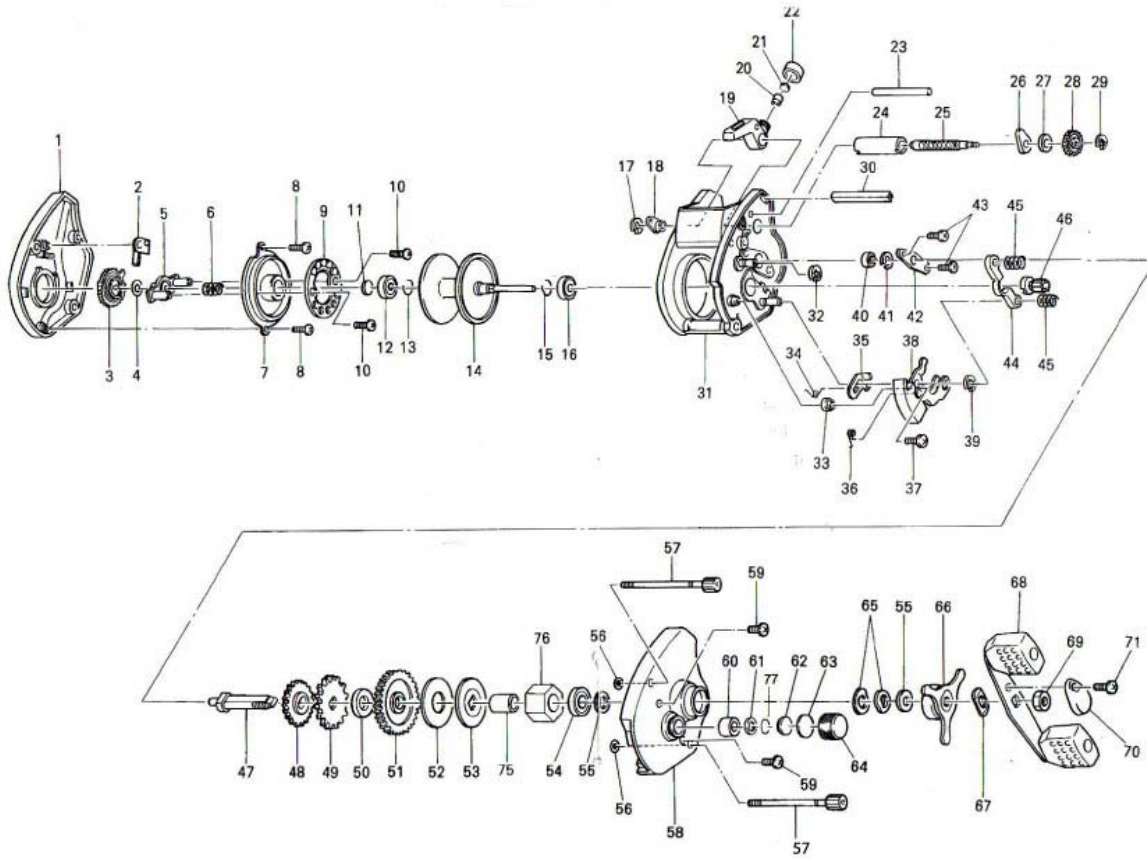

## 1310MGC

For parts and service  
 call toll free: 1-888-404-1119  
 www.mikesreelrepair.com

1310MGC Parts List

Key #	Description	Part No.	Key #	Description	Part No.
1	Palm Side Cover Assembly	AV323-04	38	Release Slider Assembly	AV339-01
2	Magnet Click Claw	AV108-01	39	Yoke Post E-Clip	QW120-01
3	Magnet Dial	AV026-01	40	Crank Shaft Bushing -L	JX017-01
4	Dial Friction Ring	NX105-01	41	Crank Shaft E-Clip	QW120-01
5	Slider Cam	AV028-01	42	Crank Shaft Retainer	JX002-01
6	Slide Cam Spring	NX071-01	43	Crank Shaft Retainer Screw	JX107-01
7	Spool Cover	AV051-01	44	Pinion Yoke	AV025-01
8	Spool Cover Screw	AV125-01	45	Yoke Spring	AV040-01
9	Magnet Plate Assembly	AV330-01	46	Pinion Gear	AV011-01
10	Magnet Plate Screw	QW076-02	47	Crank Shaft	JX008-01
11	Spool Shaft Washer	XX038-02	48	O/S Drive Gear	JX112-01
12	Spool Shaft Bushing	XX106-01	49	Trip Ratchet	JX083-01
13	Clip Ring	JX080-01	50	Ratchet Washer	QW111-01
14	Spool Assembly	AV321-01	51	Drive Gear	AV012-01
15	Clip Ring	JX080-01	52	Drag Disc	AV059-01
16	Spool Shaft Bushing	XX106-01	53	Drag "D" Washer	AV045-01
16	Spool Shaft Bearing	N/A	54	Crank Shaft Ball Bearing -U	TW058-01
17	E-Clip	QW120-01	55	Crank Shaft Washer	JX038-01
18	Worm Shaft Bushing "B"	XX067-01	56	Thumb Screw O-Ring	JX073-01
19	Line Guide Carrier Assembly	AV347-01	57	Thumb Screw Assembly	AV374-01
20	Line Guide Pawl	JX006-03	58	Gear Side Cover	AV024-04
21	Line Guide Pawl Washer	JX035-01	59	Gear Side Cover Screw	QW123-07
22	Pawl Cap Screw	JX007-02	60	Tension Knob Bushing	JX117-01
23	Carrier Guide	JX061-01	61	Tension Knob O-Ring	AV101-01
24	Worm Shaft Guide	JX016-01	62	Spool Tension Collar	JX081-01
25	Worm Shaft	AV072-01	63	Cushion Washer	AV082-01
26	Worm Shaft Bushing "A"	AV067-01	64	Spool Tension Knob	AV033-01
27	Washer - Worm Shaft Bush	AV035-01	65	Spring "D" Washer	JX046-01
28	Level Wind Gear	AV085-01	66	Star Drag Assembly	AV355-01
29	Level Wind Gear E-Clip	NX092-01	67	Handle Washer	NX054-01
30	Front Support	AV027-01	68	Handle Assembly	UW318-04
31	Frame Assembly	AV301-02	69	Handle Nut	QW003-01
32	Yoke Post E-Clip	QW120-01	70	Handle Nut Cap	QW034-04
33	Release Slider Guide Bushing	JX068-01	71	Handle Nut Cap Screw	QW123-01
34	Kick Lever Spring	AV097-01	75	One Way Bearing Sleeve	ZW052-01
35	Kick Lever	AV077-01	76	One Way Bearing	ZW063-01
36	Release Slider Spring	JX104-01	77	Spool Tension Washer	QW032-02
37	Release Slider Screw	QW123-01			