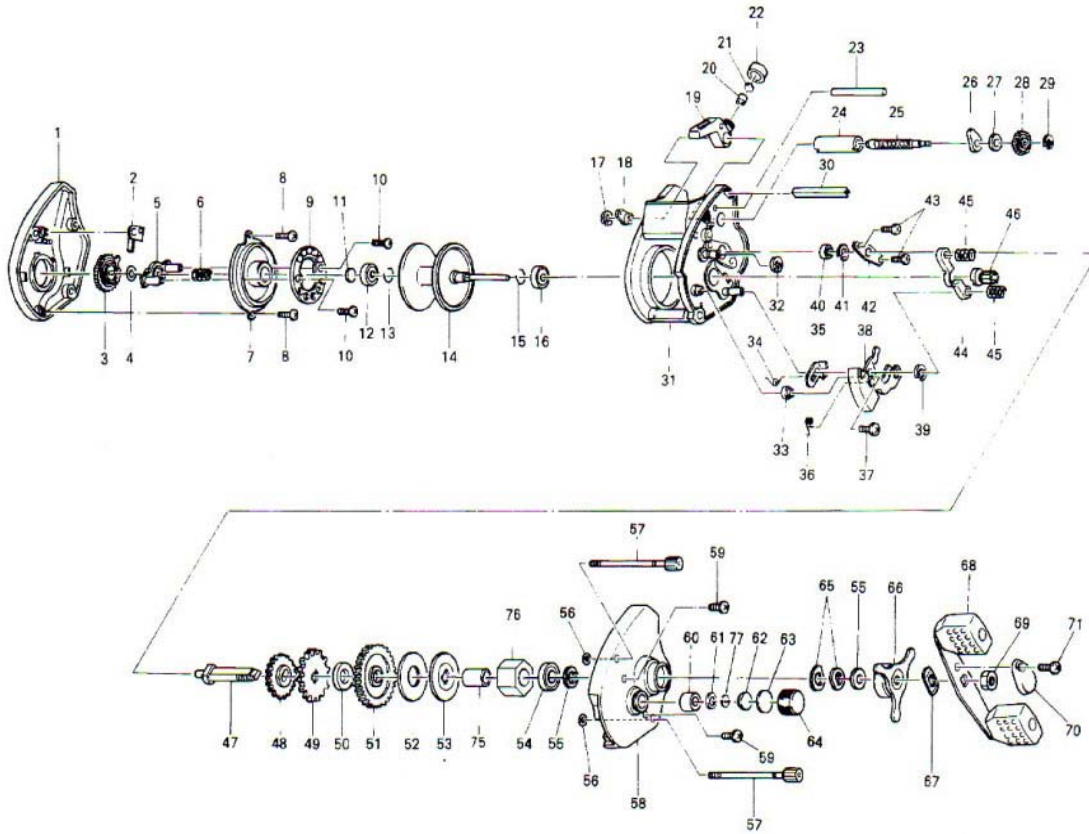

1310CP

For parts and service

call toll free: 1-888-404-1119

www.mikesreelrepair.com

1310CP Parts List

Key #	Part No.	Description	Key #	Part No.	Description
1	AV323-03	Left Side Cover Assy	38	AV339-01	Release Slider Assy
2	AV108-01	Magnet Click Claw	39	QW120-01	Yoke Post E-Clip
3	AV026-01	Magnet Dial	40	JX017-01	Crank Shaft Bushing -L
4	NX105-01	Dial Friction Ring	41	QW120-01	Crank Shaft E-Clip
5	AV028-01	Slider Cam	42	JX002-01	Crank Shaft Retainer
6	NX071-01	Slide Cam Spring	43	JX107-01	Crank Shaft Retainer Screw
7	AV051-01	Spool Cover	44	AV025-01	Pinion Yoke
8	AV125-01	Spool Cover Screw	45	AV040-01	Yoke Spring
9	AV330-01	Magnet Plate Assy	46	UW011-01	Pinion Gear
10	QW076-02	Magnet Plate Screw	47	JX008-01	Crank Shaft
11	XX038-02	Spool Shaft Washer	48	JX112-01	O/S Drive Gear
12	XX106-01	Spool Shaft Bushing	49	JX083-01	Trip Ratchet
13	JX080-01	Clip Ring	50	QW111-01	Ratchet Washer
14	AV321-01	Spool Assy	51	UW012-01	Drive Gear
15	JX080-01	Clip Ring	52	AV059-01	Drag Disc
16	JX106-01	Spool Shaft Bearing	53	AV045-01	Drag "D" Washer
17	QW120-01	Worm Shaft Bush E-Clip	54	TW058-01	Crank Shaft Ball Bearing -U
18	XX067-01	Worm Shaft Bushing "B"	55	JX038-01	Crank Shaft Washer
19	AV347-01	Line Guide Carrier Assy	56	JX073-01	Thumb Screw O-Ring
20	JX006-03	Line Guide Pawl	57	AV374-01	Thumb Screw Assy
21	JX035-01	Line Guide Pawl Washer	58	AV024-03	Right Side Cover
22	JX007-02	Pawl Cap Screw	59	QW123-07	Right Side Cover Screw
23	JX061-01	Carrier Guide	60	JX117-01	Tension Knob Bushing
24	JX016-01	Worm Shaft Guide	61	AV101-01	Tension Knob O-Ring
25	AV072-01	Worm Shaft	62	JX081-01	Spool Tension Collar
26	AV067-01	Worm Shaft Bushing "A"	63	AV082-01	Cushion Washer
27	AV035-01	Washer - Worm Shaft Bush	64	AV033-01	Spool Tension Knob
28	AV085-01	Level Wind Gear	65	JX046-01	Spring "D" Washer
29	NX092-01	Level Wind Gear E-Clip	66	AV355-01	Star Drag Assy
30	AV027-01	Front Support	67	NX054-01	Handle Washer
31	AV301-01	Frame Assy	68	UW318-03	Handle Assy
32	QW120-01	Yoke Post E-Clip	69	QW003-01	Handle Nut
33	JX068-01	Release Slider Guide Bushing	70	QW034-04	Handle Nut Cap
34	AV097-01	Kick Lever Spring	71	QW123-01	Handle Nut Cap Screw
35	AV077-01	Kick Lever	75	CW052-01	One Way Bearing Sleeve
36	JX104-01	Release Slider Spring	76	UQ063-02B	One Way Bearing
37	QW123-01	Release Slider Screw	77	QW032-02	Spool Tension Washer