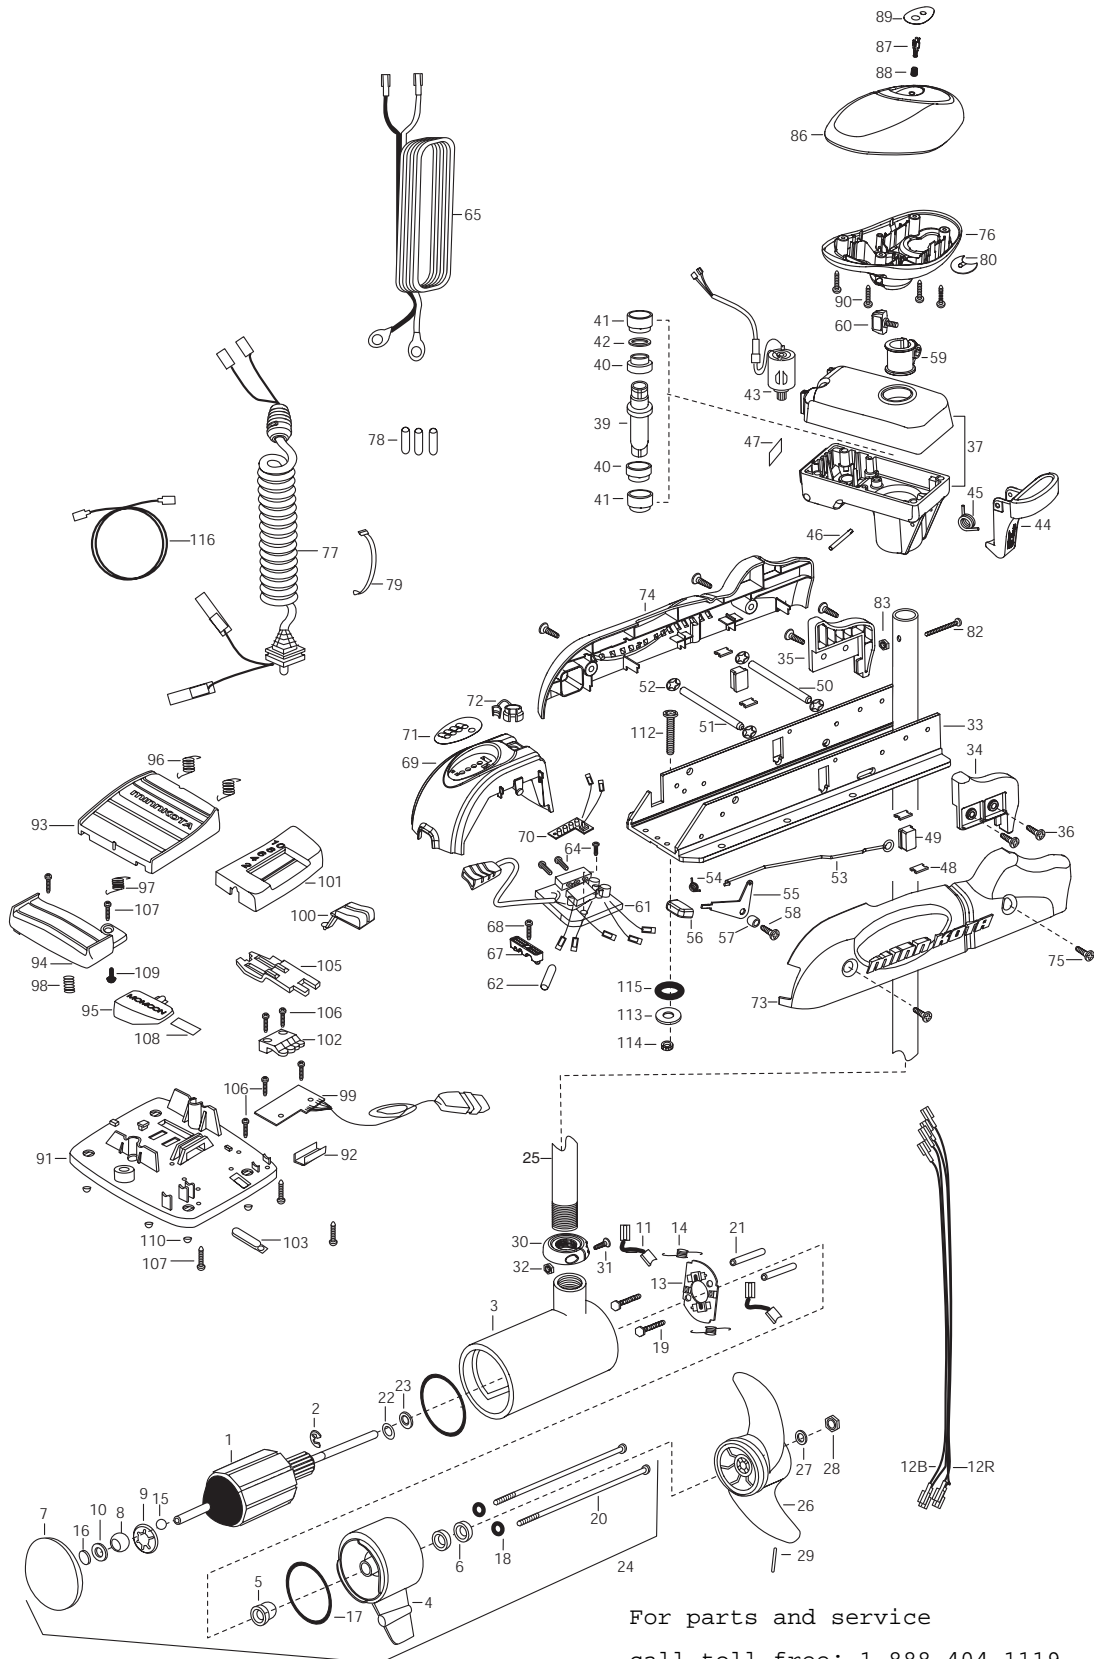

For parts and service
call toll free: 1-888-404-1119
www.mikesreelrepair.com

For parts and service

call toll free: 1-888-404-1119

www.mikesreelrepair.com

1	2-100-103	ARMATURE ASSEMBLY 24V 4"	35	2303938	MOTOR REST- LEFT 4"	78	2065400	WIRE INSULATOR-LGE 1-3/4 [2.EA]
2	788-040	RETAINING RING	36	2303430	SCREW 1/4-20X5/8 SELF TAP [4.EA]	79	9950433	TIE WRAP-4" BLACK
3	431-160	CENTER HOUSING ASSEMBLY 4.0 TXT	37	2991835	DRIVE HOUSING PD/AP 2001	80	2224702	INSERT- PLUG
	92-200-170	CENTER HOUSING ASSEMBLY 4.0- SONAR	■	2882011	BUSHING/ OUTSHAFT KIT (INCLUDES 39-42)	82	2033400	SCREW-10-24 X 1-3/4
4	2-300-160	BRUSH END HOUSING ASSEMBLY				83	2013110	NUT-HEX 10-24 NYLOC
5	144-017	BEARING- FLANGE (SERVICE ONLY)	*39	2302010	DRIVE HOUSING OUTPUT SHAFT	86	2300235	CONTROL BOX COVER
6	**880-025	SEAL [2.EA]	*40	2307304	BUSHING- INNER [2.EA]	89	2315669	DECAL- COVER ON/OFF 74PD
7	2-400-160	PLAIN END HOUSING ASSEMBLY	*41	2307305	BUSHING- OUTER [2.EA]	90	2012100	SCREW-8-18 X 5/8 [4.EA]
	92-400-170	PLAIN END HOUSING ASSEMBLY 54" SONAR	*42	2304603	O-RING	■	2774700	FOOT PEDAL ASSEMBLY
	92-400-171	PLAIN END HOUSING ASSEMBLY 60" SONAR	43	2307050	MOTOR- DRIVE HOUSING HIGH SPD	91	2304511	FOOT PEDAL BASE
8	144-021	BEARING SPHERICAL	44	2307215	LATCH HANDLE PD/AP	92	2308500	WEAR PLATE FOOT PDL
9	784-025	BEARING RETAINER	45	2302750	SPRING- LATCH TORSION PD/AP	93	2304516	FOOT PEDAL-UPPER
10	991-040	WASHER- FELT	46	2302625	ROLL PIN 3/16 X 2"	94	2304520	FOOT PEDAL-LOWER
11	186-094	BRUSH [2.EA]	47	2305514	DECAL-STOW/DEPLOY	95	2307210	LEVER MOM/CON-
12B	640-017	LEADWIRE-BLACK 10 AWG 61 XLP	48	2305110	PAD-PIVOT SUPT [4.EA]	96	2302730	SPRING-LONG-UPPER PEDAL [2.EA]
12R	640-121	LEADWIRE-RED 10 AWG 62 1/2	49	2305102	PIVOT PAD [2.EA]	97	2302731	SPRING-SHORT-UPPER PEDAL
13	738-040	BRUSH PLATE 4"	50	2300500	PIN-LATCH	98	2302732	SPRING-LOWER PEDAL
14	975-041	SPRING- TORSION [2.EA]	51	2300510	PIN-PIVOT	99	2304012	CONTROL BOARD ASSEMBLY-FT PDL
15	116-025	BALL- STEEL	52	2013100	NUT-SPEED [4.EA]	100	2300120	KNOB-SPEED SELECTOR
16	303-043	THRUST DISC- METAL	53	2303612	ROD-RELEASE RT/AP SS	101	2300121	HOUSING SPEED SELECTOR
17	**701-009	O-RING —THRU BOLT [2.EA]	54	2302700	SPRING-RELEASE LEVER	102	2302840	ACTUATOR-BOARD
18	**701-043	O-RING [2.EA]	55	2303710	LEVER-RELEASE	103	2302841	ACTUATOR-MOM/CON
19	830-027	SCREW -SELF THREAD 10-32X2 [2.EA]	56	2300101	RELEASE-KNOB	105	2302842	ACTUATOR-STEERING
20	830-094	THRU BOLT 12-24X10.31 [2.EA]	57	2301700	SPACER-RELEASE LEVER	106	2302100	SCREW-6-20 X 1/2 [5.EA]
21	973-025	SPACER- BRUSH PLATE [2.EA]	58	2303430	SCREW-1/4-20 X 5/8	107	2372100	SCREW-8-18 X 5/8 [5.EA]
22	990-051	WASHER- STEEL	59	2031522	COLLAR- DRIVE (W/INSERT)	108	2266610	DECAL-ON/OFF SWITCH
23	990-052	WASHER- NYLATRON	60	2011365	SCREW-COLLAR/NEW KNOB	109	2335130	BUMPER ACTUATOR
24	2317033	MOTOR ASSEMBLY 24V 4" VARS 54"	61	2304044	CTRL BOARD ASSEMBLY-24V PD/AP	110	2994807	BAG ASSEMBLY- 4 RUBBER BUMPERS
	2317038	MOTOR ASSEMBLY 24V 4" VARS 60"	62	2355410	SHRINK TUBE-1/2 ODX2	■	2994803	BAG ASSEMBLY- (BOLT,NUT,WASHERS)
	2327033	MOTOR ASSEMBLY-SONAR 24V VARS 54"	64	2332100	SCREW-8-32 X 3/8 [3.EA]	*112	2153501	BOLT-MOUNTING-3500 W/STG [4.EA]
	2327038	MOTOR ASSEMBLY-SONAR 24V VARS 60"	65	2090651	LEADWIRE IOGA	*113	2151726	WASHER-5/16 [4.EA]
25	2032078	TUBE- COMPOSITE 54"	67	2222906	STRAIN RELIEF- BRACKET PD/AP	*114	2153100	NUT-5/16-18 MOUNTING [4.EA]
	2032079	TUBE- COMPOSITE 60"	68	2303430	SCREW-1/4-20 X 5/8	*115	2301720	WASHER-MOUNTING RUBBER [6.EA]
■	1378129	PROPELLER KIT (includes 26-29)	69	2306555	HOUSING- CENTER PD/AP	116	2211405	EXTENSION CABLE- SONAR
26	2331120	PROPELLER W/WEDGE	70	2034026	BATTERY GAUGE - 24 VOLT			
27	2091701	WASHER-5/16 SS	71	2306609	DECAL, BATTERY GAUGE			
28	2093101	NUT-PROP NYLOC	72	2302935	STRAIN RELIEF-DR. HOUSING			
29	2092600	PIN-DRIVE	73	2303941	SIDEPLATE (RIGHT)			
30	2301545	COLLAR- LATCH PD/AP	74	2303946	SIDEPLATE(LEFT)			
31	2303434	SCREW- 8-32X5/8 MACH PHCR	75	2303430	SCREW-1/4-20 X 5/8 [4.EA]			
32	2303112	NUT 8-32 NYLOC SS	76	2302515	CONTROL BOX PD/AP			
33	2301932	EXTRUSION- BASE MACHINED	77	2991251	COIL CORD W/STRAIN RELEIF 54"			
34	2303933	MOTOR REST- RIGHT 4"		2991252	COIL CORD W/STRAIN RELEIF 60"			