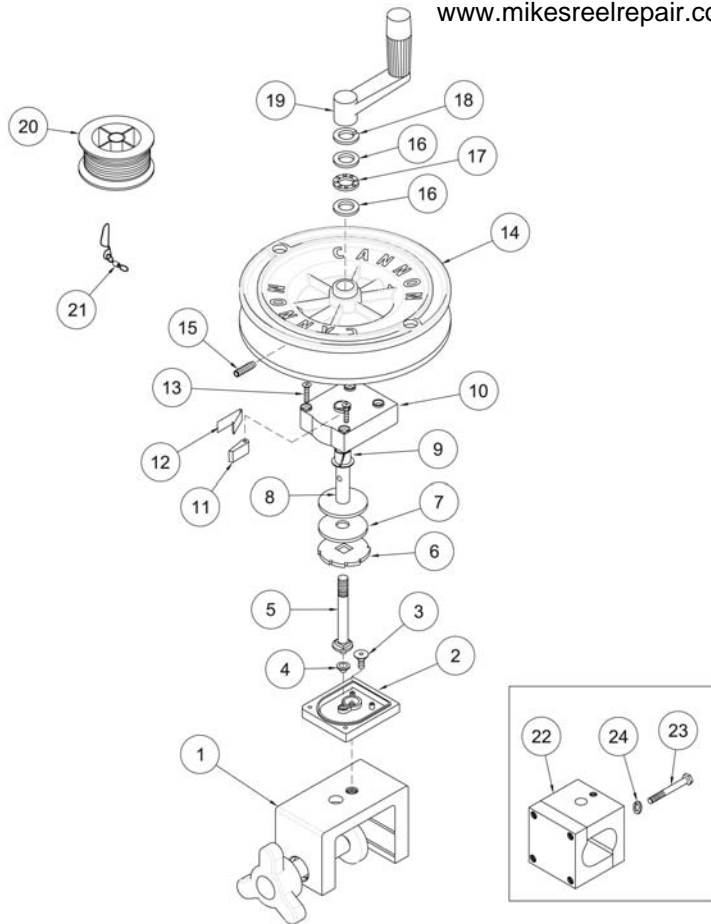

PLANE-R-REEL ELITE™ PARTS LIST

1800089 - C-CLAMP

1800093 - BOOM CLAMP

For Parts and Service
Call 1-888-404-1119
www.mikesreelrepair.com

ITEM #	PART#	DESCRIPTION
1	1819345	ASY CLAMP PLANE-R-REEL
2	1821497	HSG COVER CLUTCH PRR
3	9280580	SCREW-3/8"-16 X 3/4 FHMS
4	9010070	HDW BEARING BRASS
5	1800757	ASY SHAFT DRIVE PRR
6	0467694	HDW RATCHET BRAKE FACE
7	1264670	ASY CLUTCH PAD SM HOLE
8	1800756	ASY REEL SHAFT PRR
9	9010010	HDW BEARING SHORT NYLINER
10	1821482	HSG CLUTCH PRR
11	9100160	DOG RATCHET
12	9400070	HDW SPRING DOG
13	9370220	SCREW-#10 X 1 1/4 FHMS [4.EA]
14	3397917	REEL, 3.75 ID, NO GEAR
15	3393412	SCREW-SET 5/16"-18 X 1" SS HDP
16	9010310	HDW WASHER, THRUST [2.EA]
17	9010280	HDW BEARING, THRUST
18	9430130	HDW WASHER 3/8" SPLIT LOCK SS
19	0902000	ASY HDW HANDLE CRANK PRR
20	1815395	ASY LINE DACRON 150' SPOOL
21	9100620	HDW SNAP SWIVEL 4/0-37 SS
▼ PARTS UNIQUE TO 1800093 - BOOM CLAMP ▼		
22	1819472	ASY HDW CLAMP BLOCK [2.EA]
23	9040250	SCREW-#8-32 X 5/8 PPMS [4.EA]
24	9950357	LOCKWASHER-SPLIT 1/4" SS [4.EA]

For Parts and Service
Call 1-888-404-1119
www.mikesreelrepair.com