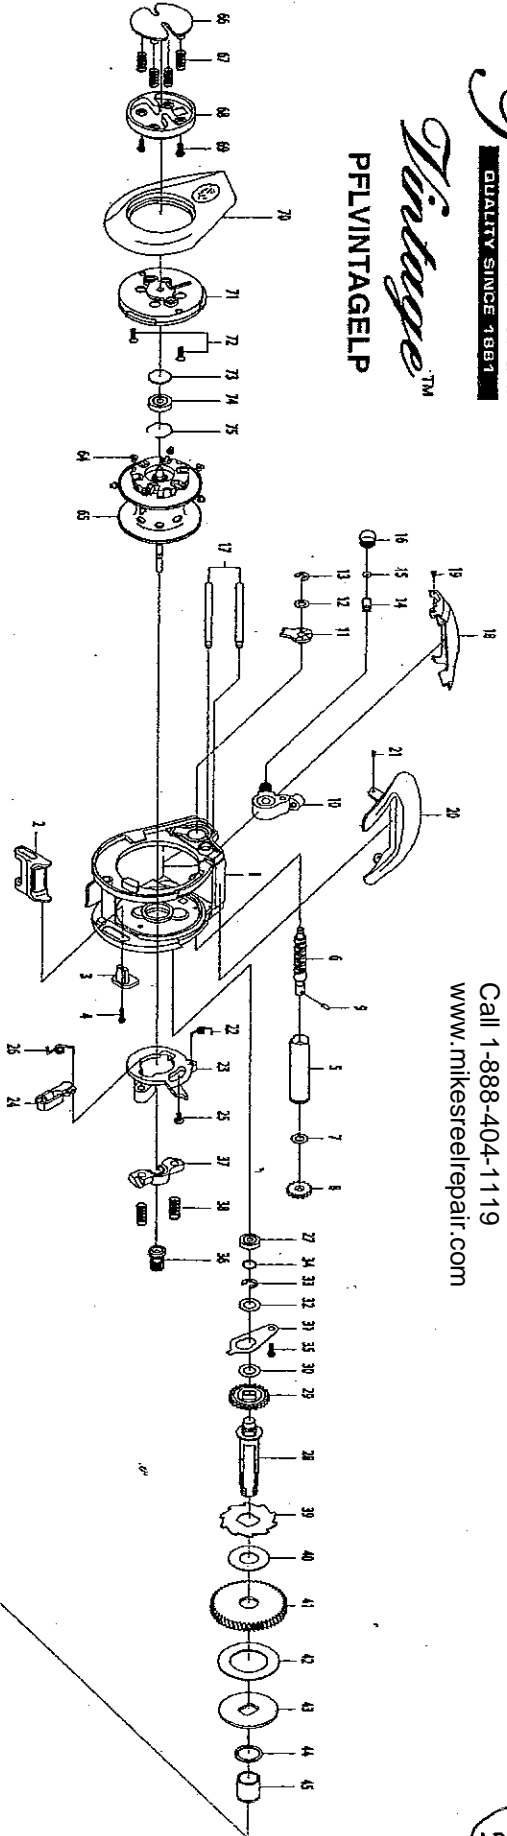

# VINTAGE LP

*Vintage*™

PFLVINTAGELP

For Parts and Service  
 Call 1-888-404-1119  
[www.mikesreelrepair.com](http://www.mikesreelrepair.com)

Part #	Part Name	Part #	Part Name	Part #	Part Name
1	Frame	21	Hood Screw	42	Drag Washer (B) - 1146854
2	Clutch Bar	22	Clutch Spring - 1146743	43	Drag Washer (D)
3	Clutch Link	23	Clutch Cam	44	Sleeve Washer (Optional)
4	Clutch Bar Screw	24	Return Pawl	45	Sleeve - 1146829
5	Line Guide Pipe	25	Clutch Cam Screw	46	Right Side Cover
6	Worm Shaft - 1146301	26	Return Pawl Spring - 1146742	47	One Way Clutch - 1145087
7	Idler(s) Washer (Optional)	27	Ball Bearing - 1145089	48	O-Ring - 1146069
8	Idler(s) - 1145617	28	Crank Shaft	49	Ball Bearing
9	Worm Shaft Pin - 1145950	29	Idler(s) - 1145618	50	Bearing Retainer
10	Line Guide Assembly	30	Idler(s) Washer (A)	51	Cast Control Cap
11	Worm Shaft Bushing(s)	31	Bearing Plate	52	Tension Washer
12	Worm Shaft Washer (Optional)	32	Idler(s) Washer (B)	53	Spool Spacer (B)
13	E-Ring - 1145278	33	E-Ring - 1145283	54	Right Side Cover Screw (B) (X3)
14	Line Guide Pawl - 1145921	34	Crank Shaft Spacer (Optional)	55	Right Side Cover Screw (A)
15	Spacer (Optional)	35	Beating Plate Screw	56	Drag Spring Washer (X2) - 1146859
16	Pawl Cap	36	Beating Plate	57	Star Drag
17	Pawl (X2)	37	Pinion Yoke	58	Star Drag
18	Front Cover	38	Pinion Yoke Spring (X2) - 1146751	59	Leaf Spring - 1146859
19	Front Cover Screw	39	Ratchet	60	Handle Assembly
20	Hood	40	Ratchet Washer		
		41	Drive Gear		
				81	Handle Nut - 1145790
				82	Handle Nut Cap
				83	Handle Nut Cap Screw - 1146178
				84	Brake Collar (White) (X6) - 1145287
				85	Spool Assembly (incl. 188)
				86	Lever Plate
				87	Lever Plate Spring (X4) - 1146730
				88	Lock Lever
				89	Lock Lever Screw (X2) - 1146210
				90	Left Side Cover Assembly
				91	Spool Cover
				92	Spool Cover Screw (X2)
				93	Spool Spacer (A)
				94	Ball Bearing - 1145088
				95	Beating Retainer - 1146728

123