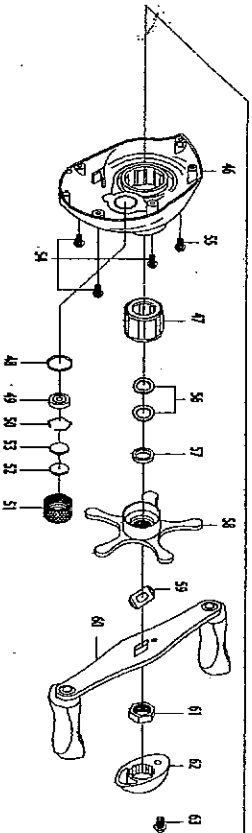

# VINTAGE LP

*Vintage*™

PFLVINTAGELP

For Parts and Service  
 Call 1-888-404-1119  
[www.mikesreelrepair.com](http://www.mikesreelrepair.com)

Part #	Part Name	Part #	Part Name	Part #	Part Name
1	Frame	21	Hood Screw	42	Drag Washer (B) - 1146854
2	Clutch Bar	22	Clutch Spring - 1146743	43	Drag Washer (D)
3	Clutch Link	23	Clutch Cam	44	Sleeve Washer (Optional)
4	Clutch Bar Screw	24	Return Pawl	45	Sleeve - 1146829
5	Line Guide Pipe	25	Clutch Cam Screw	46	Right Side Cover
6	Worm Shaft - 1146301	26	Return Pawl Spring - 1146742	47	One Way Clutch - 1145087
7	Idler(s) Washer (Optional)	27	Ball Bearing - 1145089	48	O-Ring - 1146069
8	Idler(s) - 1145617	28	Crank Shaft	49	Ball Bearing
9	Worm Shaft Pin - 1145950	29	Idler(s) - 1145618	50	Bearing Retainer
10	Line Guide Assembly	30	Idler(s) Washer (A)	51	Cast Control Cap
11	Worm Shaft Bushing(s)	31	Bearing Plate	52	Tension Washer
12	Worm Shaft Washer (Optional)	32	Idler(s) Washer (B)	53	Spool Spacer (B)
13	E-Ring - 1145278	33	E-Ring - 1145283	54	Right Side Cover Screw (B) (X3)
14	Line Guide Pawl - 1145921	34	Crank Shaft Spacer (Optional)	55	Right Side Cover Screw (A)
15	Spacer (Optional)	35	Beating Plate Screw	56	Drag Spring Washer (X2) - 1146859
16	Pawl Cap	36	Beating Plate	57	Star Drag
17	Pawl (X2)	37	Pinion Yoke	58	Star Drag
18	Front Cover	38	Pinion Yoke Spring (X2) - 1146751	59	Leaf Spring - 1146859
19	Front Cover Screw	39	Ratchet	60	Handle Assembly
20	Hood	40	Ratchet Washer		
		41	Drive Gear		
				81	Handle Nut - 1145790
				82	Handle Nut Cap
				83	Handle Nut Cap Screw - 1146178
				84	Brake Collar (White) (X6) - 1145287
				85	Spool Assembly (incl. 188)
				86	Lever Plate
				87	Lever Plate Spring (X4) - 1146730
				88	Lock Lever
				89	Lock Lever Screw (X2) - 1146210
				90	Left Side Cover Assembly
				91	Spool Cover
				92	Spool Cover Screw (X2)
				93	Spool Spacer (A)
				94	Ball Bearing - 1145088
				95	Beating Retainer - 1146728