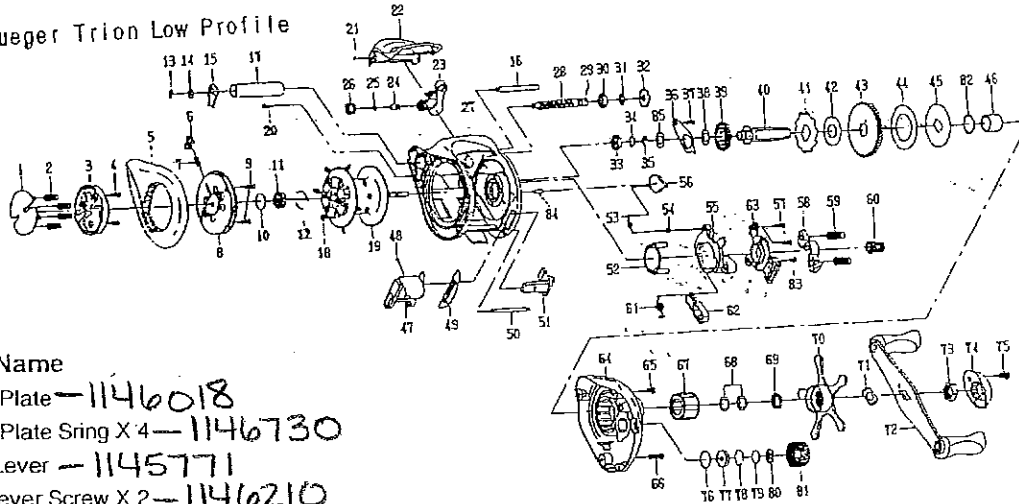

For Parts and Service
Call 1-888-404-1119
www.mikesreelrepair.com

Pflueger Trion Low Profile

Part #	Part Name
1	Lever Plate - 1146018
2	Lever Plate Spring X 4 - 1146730
3	Lock Lever - 1145771
4	Lock lever screw X 2 - 1146210
5	Left Side Cover - 1146019
6	Lock Pin
7	Lock Pin Spring - 1146729
8	Spool Cover
9	Spool Cover Screw X 2
10	Spool Space (A)
11	Ball Bearing - 1145095
12	Bearing Retainer - 1146728
13	E-Ring - 1145278
14	Worm Shaft Washer (Optional) - 1146823
15	Worm Shaft Bushing (B) - 1145175
16	Pillar
17	Line Guide Pipe - 1145717
18	Brake Collar White X 6 - 1145287
19	Spool Assembly (Incl. 1 BB)
20	Right Side Cover Screw (A)
21	Front Cover Screw
22	Front Cover
23	Line Guide Assembly - 1145141
24	Line Guide Pawl - 1145921
25	Spacer (Optional) - 1146818
26	Pawl Cap - 1145226
27	Frame
28	Worm Shaft - 1146300
29	Worm Shaft Pin - 1145950
30	Worm Shaft Bushing (A)
31	Idler (B) Washer (Optional)
32	Idler (B) - 1145600
33	Ball Bearing - 1145089
34	Crank Shaft Spacer (Optional)
35	E-Ring - 1145285
36	Bearing Plate

Part #	Part Name
37	Bearing Plate Screw
38	Idler (L) Washer (B)
39	Idler (L) - 1145607
40	Crank Shaft - 1146310
41	Ratchet
42	Ratchet Washer
43	Drive Gear
44	Drag Washer (B) - 1146851
45	Drag Washer (D)
46	Sleeve - 1146329
47	Clutch Bar Assembly
48	Clutch Bar Screw
49	Clutch Bar Plate
50	Clutch Bar Support
51	Clutch Link
52	Yoke Holder
53	Clutch Spring - 1146731
54	Clutch Spring Bushing - 1145288
55	Clutch Cam - 1146023
56	Flipping Switch
57	Cam Plate Screw (A) X 2
58	Pinion Yoke - 1146913
59	Pinion Yoke Spring X 2 - 1146620
60	Pinion Gear - 1145977
61	Return Pawl Spring - 1146732
62	Return Pawl - 1145942
63	Cam Plate - 1146025
64	Right Side Cover Assembly
65	Right Side Cover Screw (B)
66	Right Side Cover Screw (C)